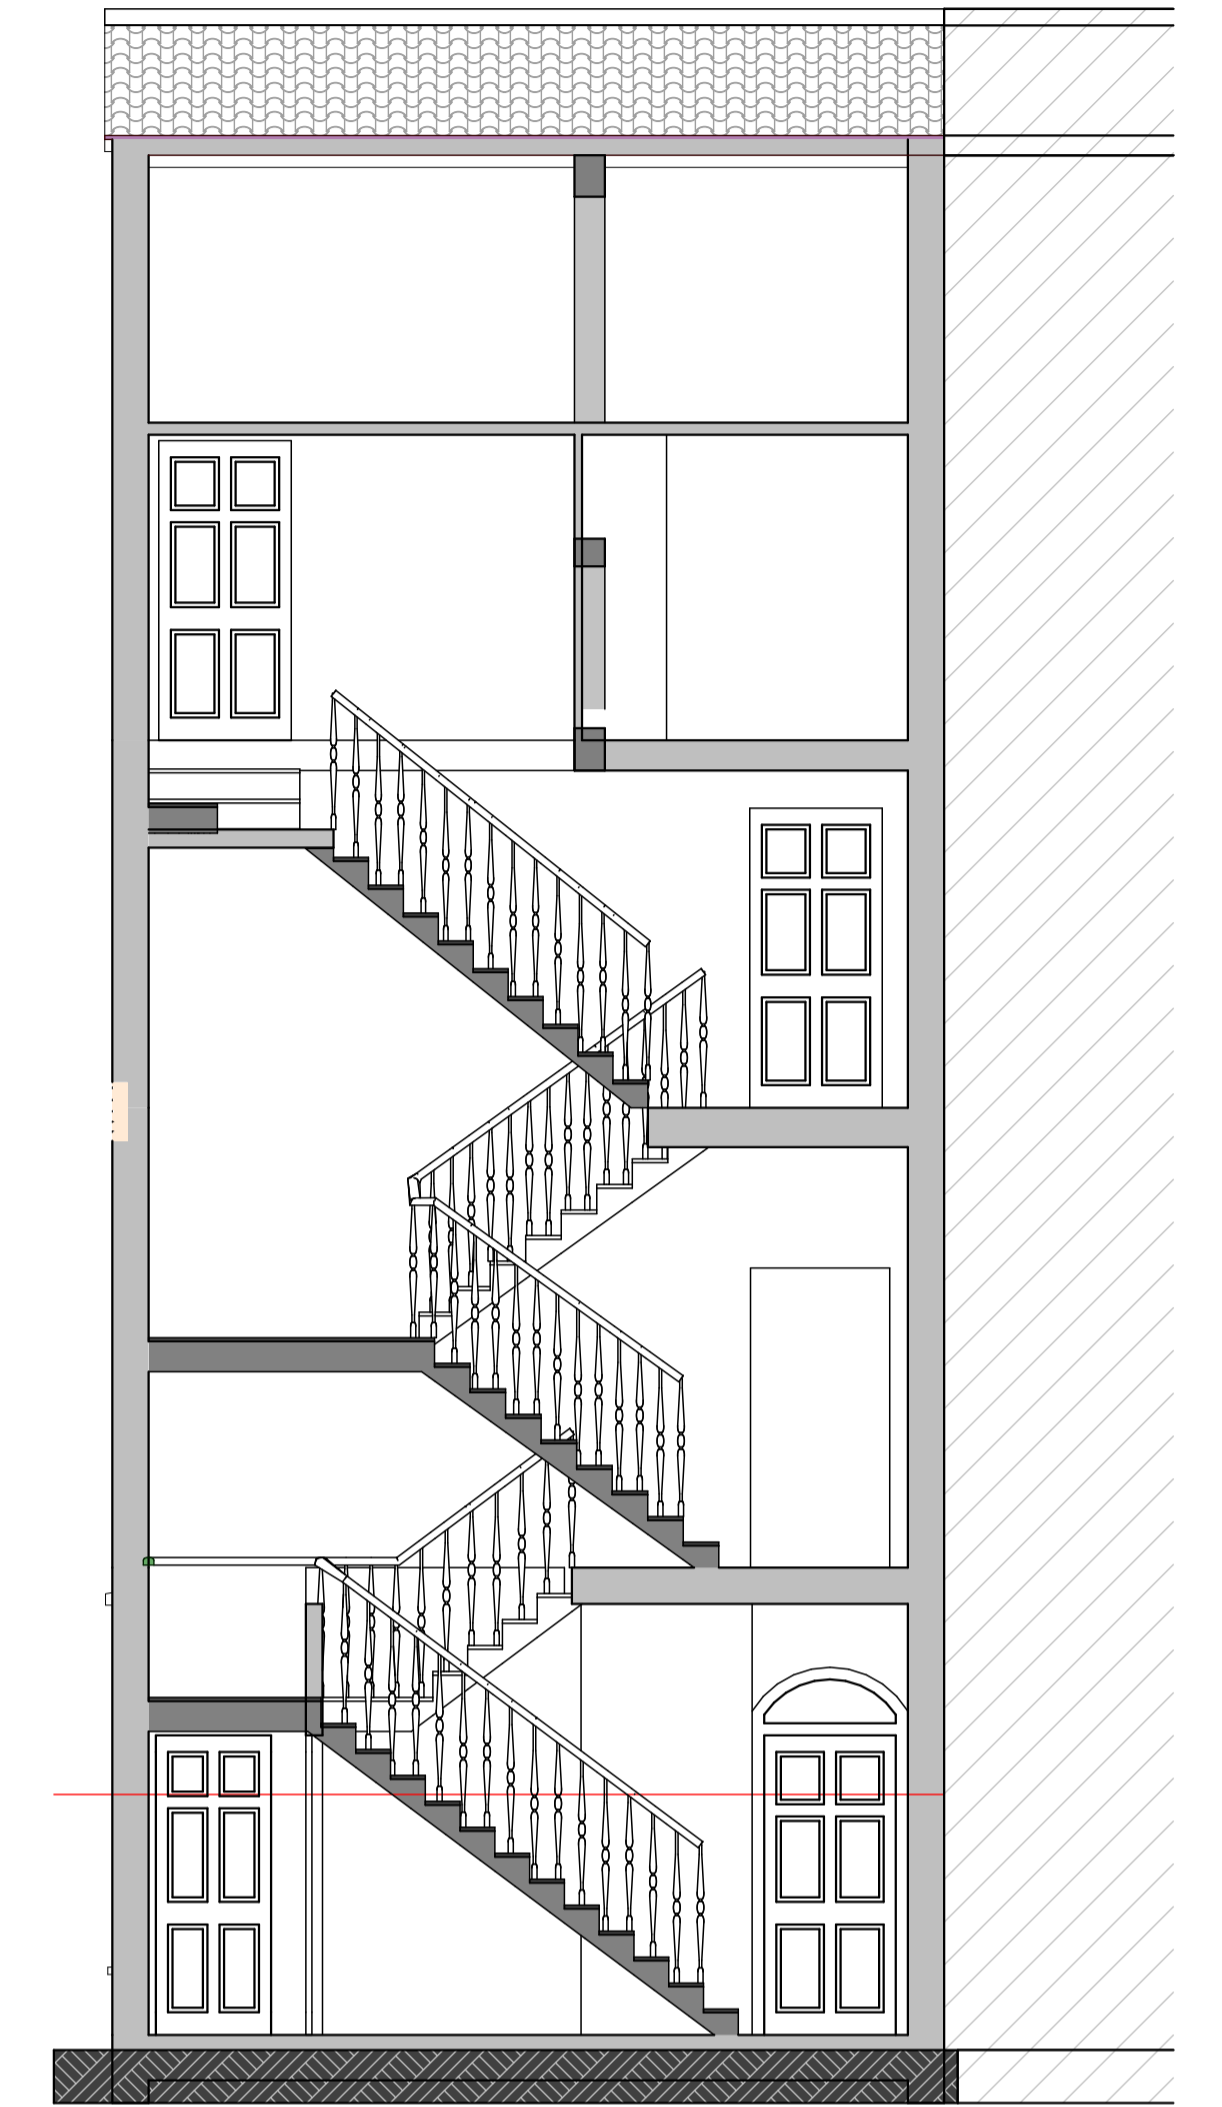

SECTION A-A

SECTION B-B

EXISTING SECTIONS  
 33 ST SAVIOURGATE, YORK, YO1 8NQ  
 SCALE 1:50 @ A1  
 DRAWN MAY 2023  
 PLAN No. M20-4-EX2