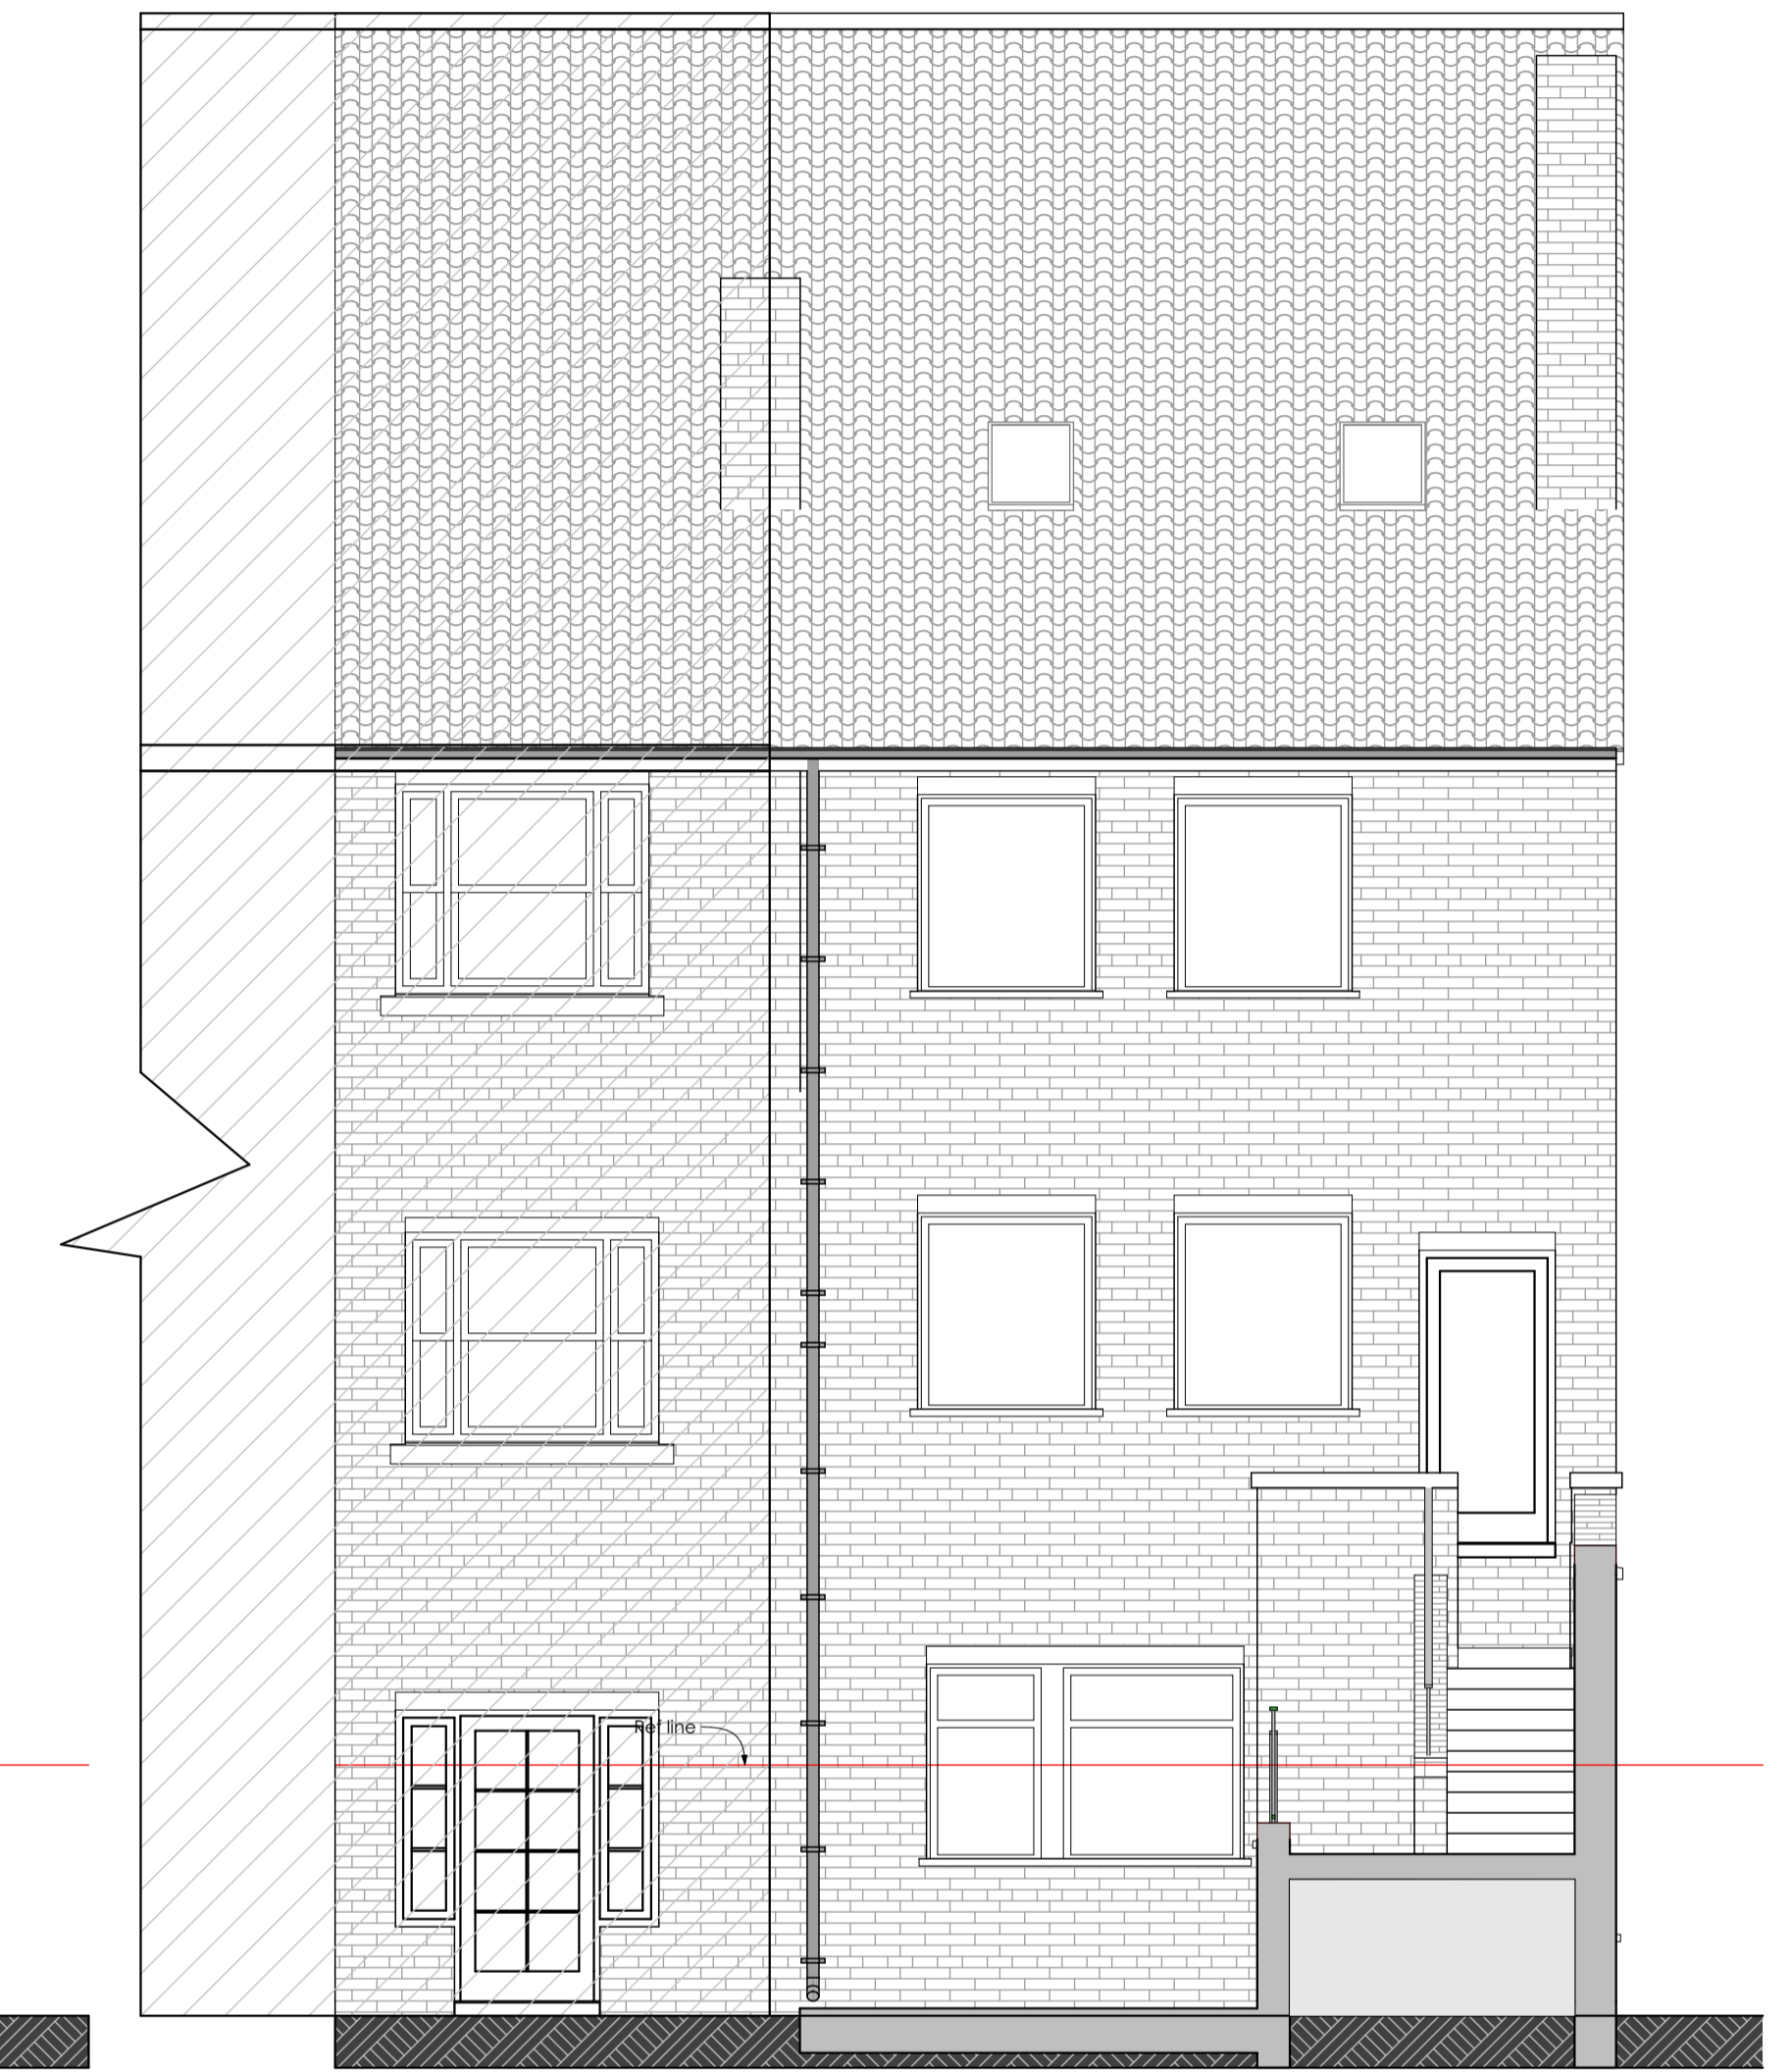

NORTH WEST ELEVATION

35

33

NORTH EAST ELEVATION

EXISTING ELEVATIONS 1 of 2  
 33 ST SAVIOURGATE, YORK, YO1 8NQ  
 SCALE 1:50 @ A1  
 DRAWN MAY 2023  
 PLAN No. M20-4-EX3