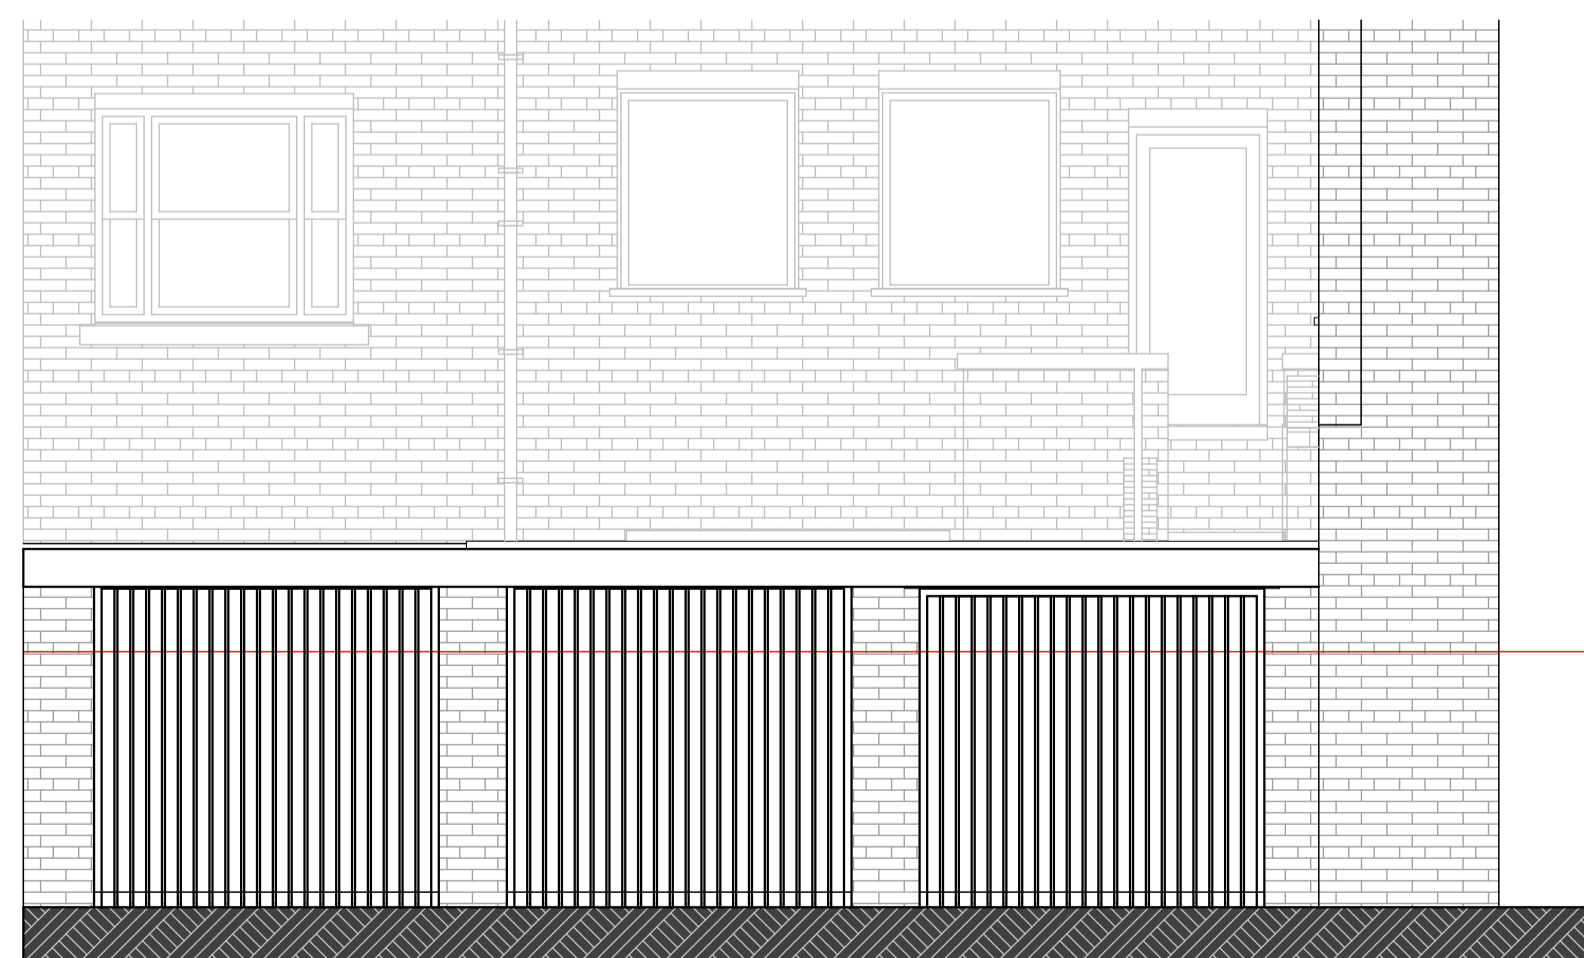

SOUTH WEST ELEVATION

33 35

SOUTH EAST ELEVATION

NORTH EAST ELEVATION - GARAGES

SOUTH EAST ELEVATION- GARAGES

EXISTING ELEVATIONS 2 of 2
 33 ST SAVIOURGATE, YORK. YO1 8NQ
 SCALE 1:50 @ A1
 DRAWN MAY 2023
 PLAN No. M20-4-EX4