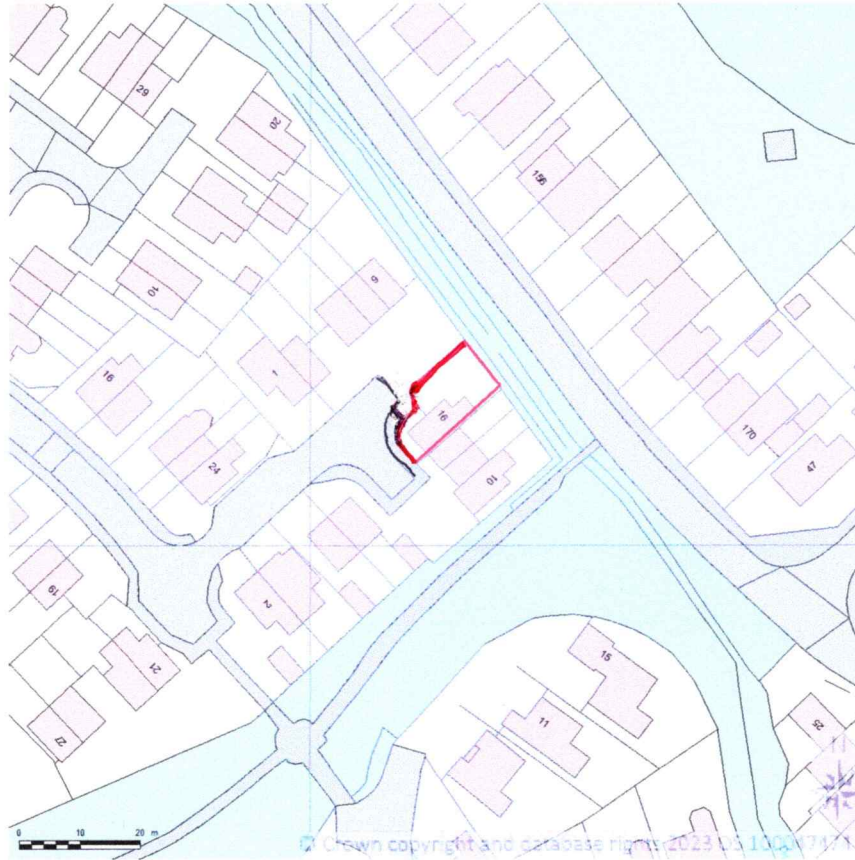

**SITE LOCATION PLAN
AREA 2 HA
SCALE 1:1250 on A4
CENTRE COORDINATES: 393221, 220119**

Supplied by Streetwise Maps Ltd
www.streetwise.net
Licence No: 100047474
14/12/2023 11:46