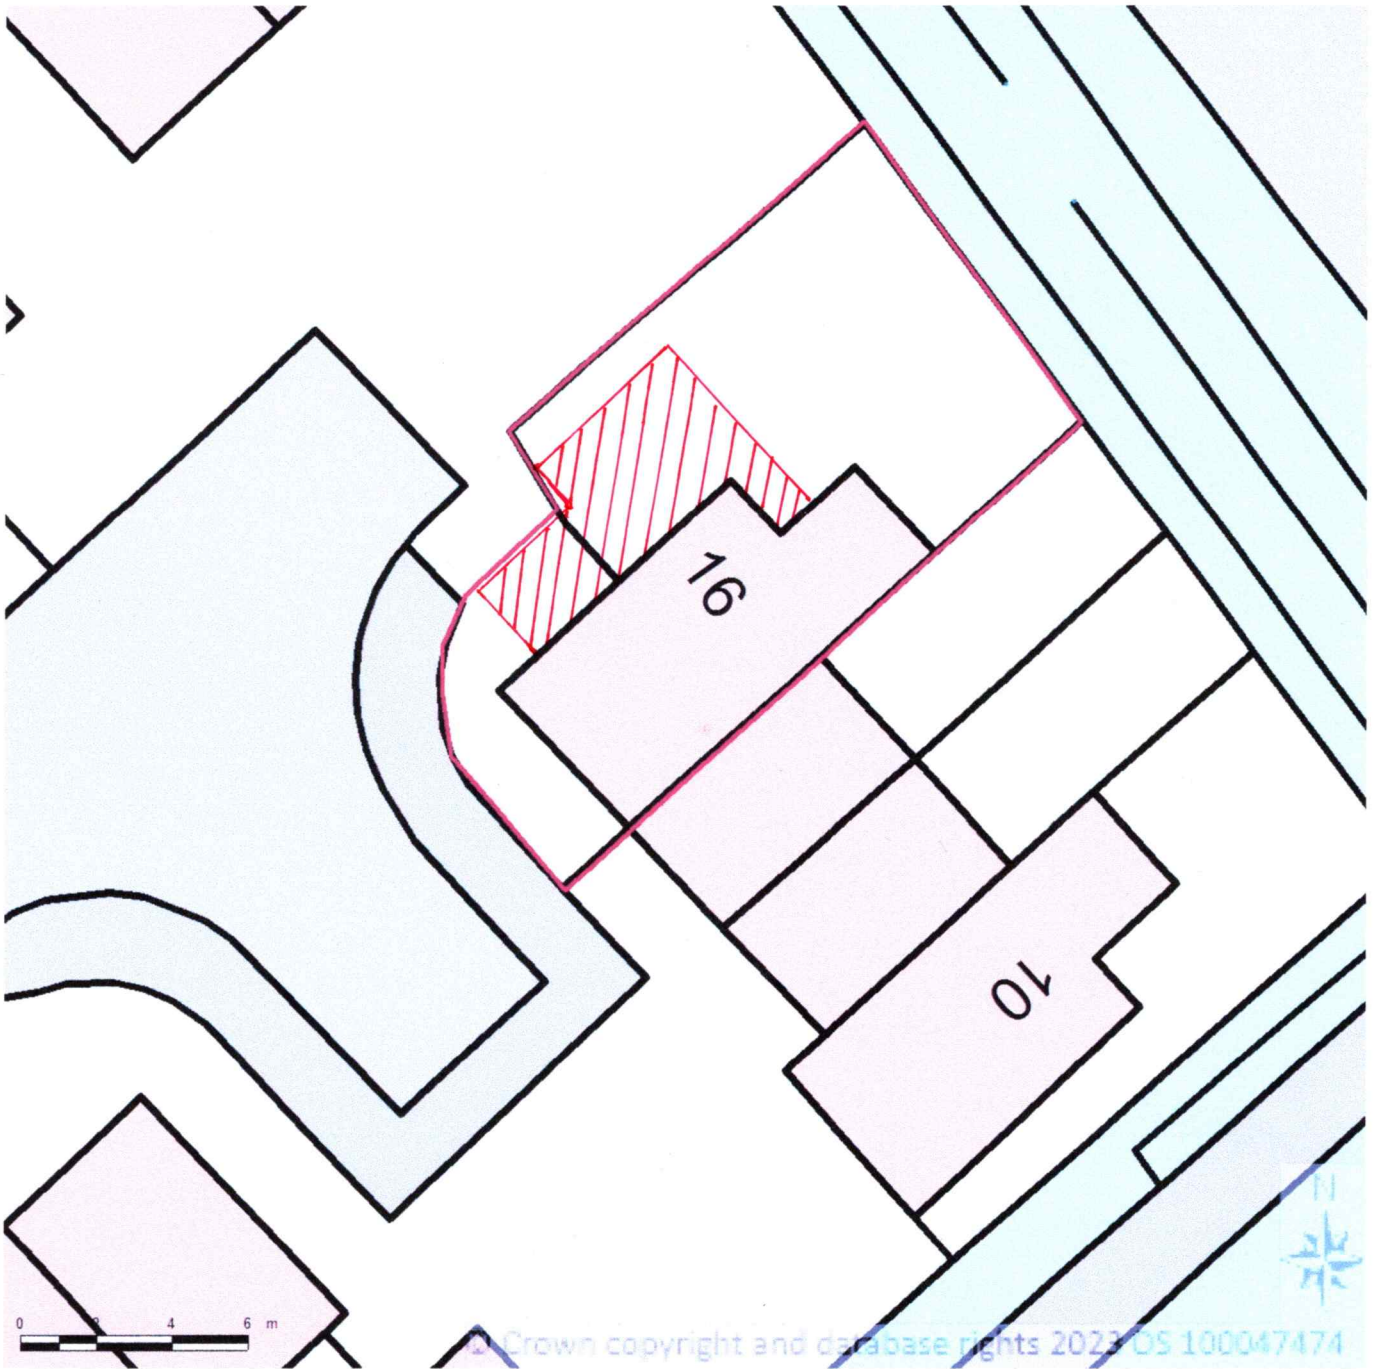

BLOCK/SITE PLAN
AREA 36m x 36m
SCALE 1:200 on A4
CENTRE COORDINATES: 393221, 220119

Supplied by Streetwise Maps Ltd
www.streetwise.net
Licence No: 100047474
14/12/2023 11:49:53

EXTENSION