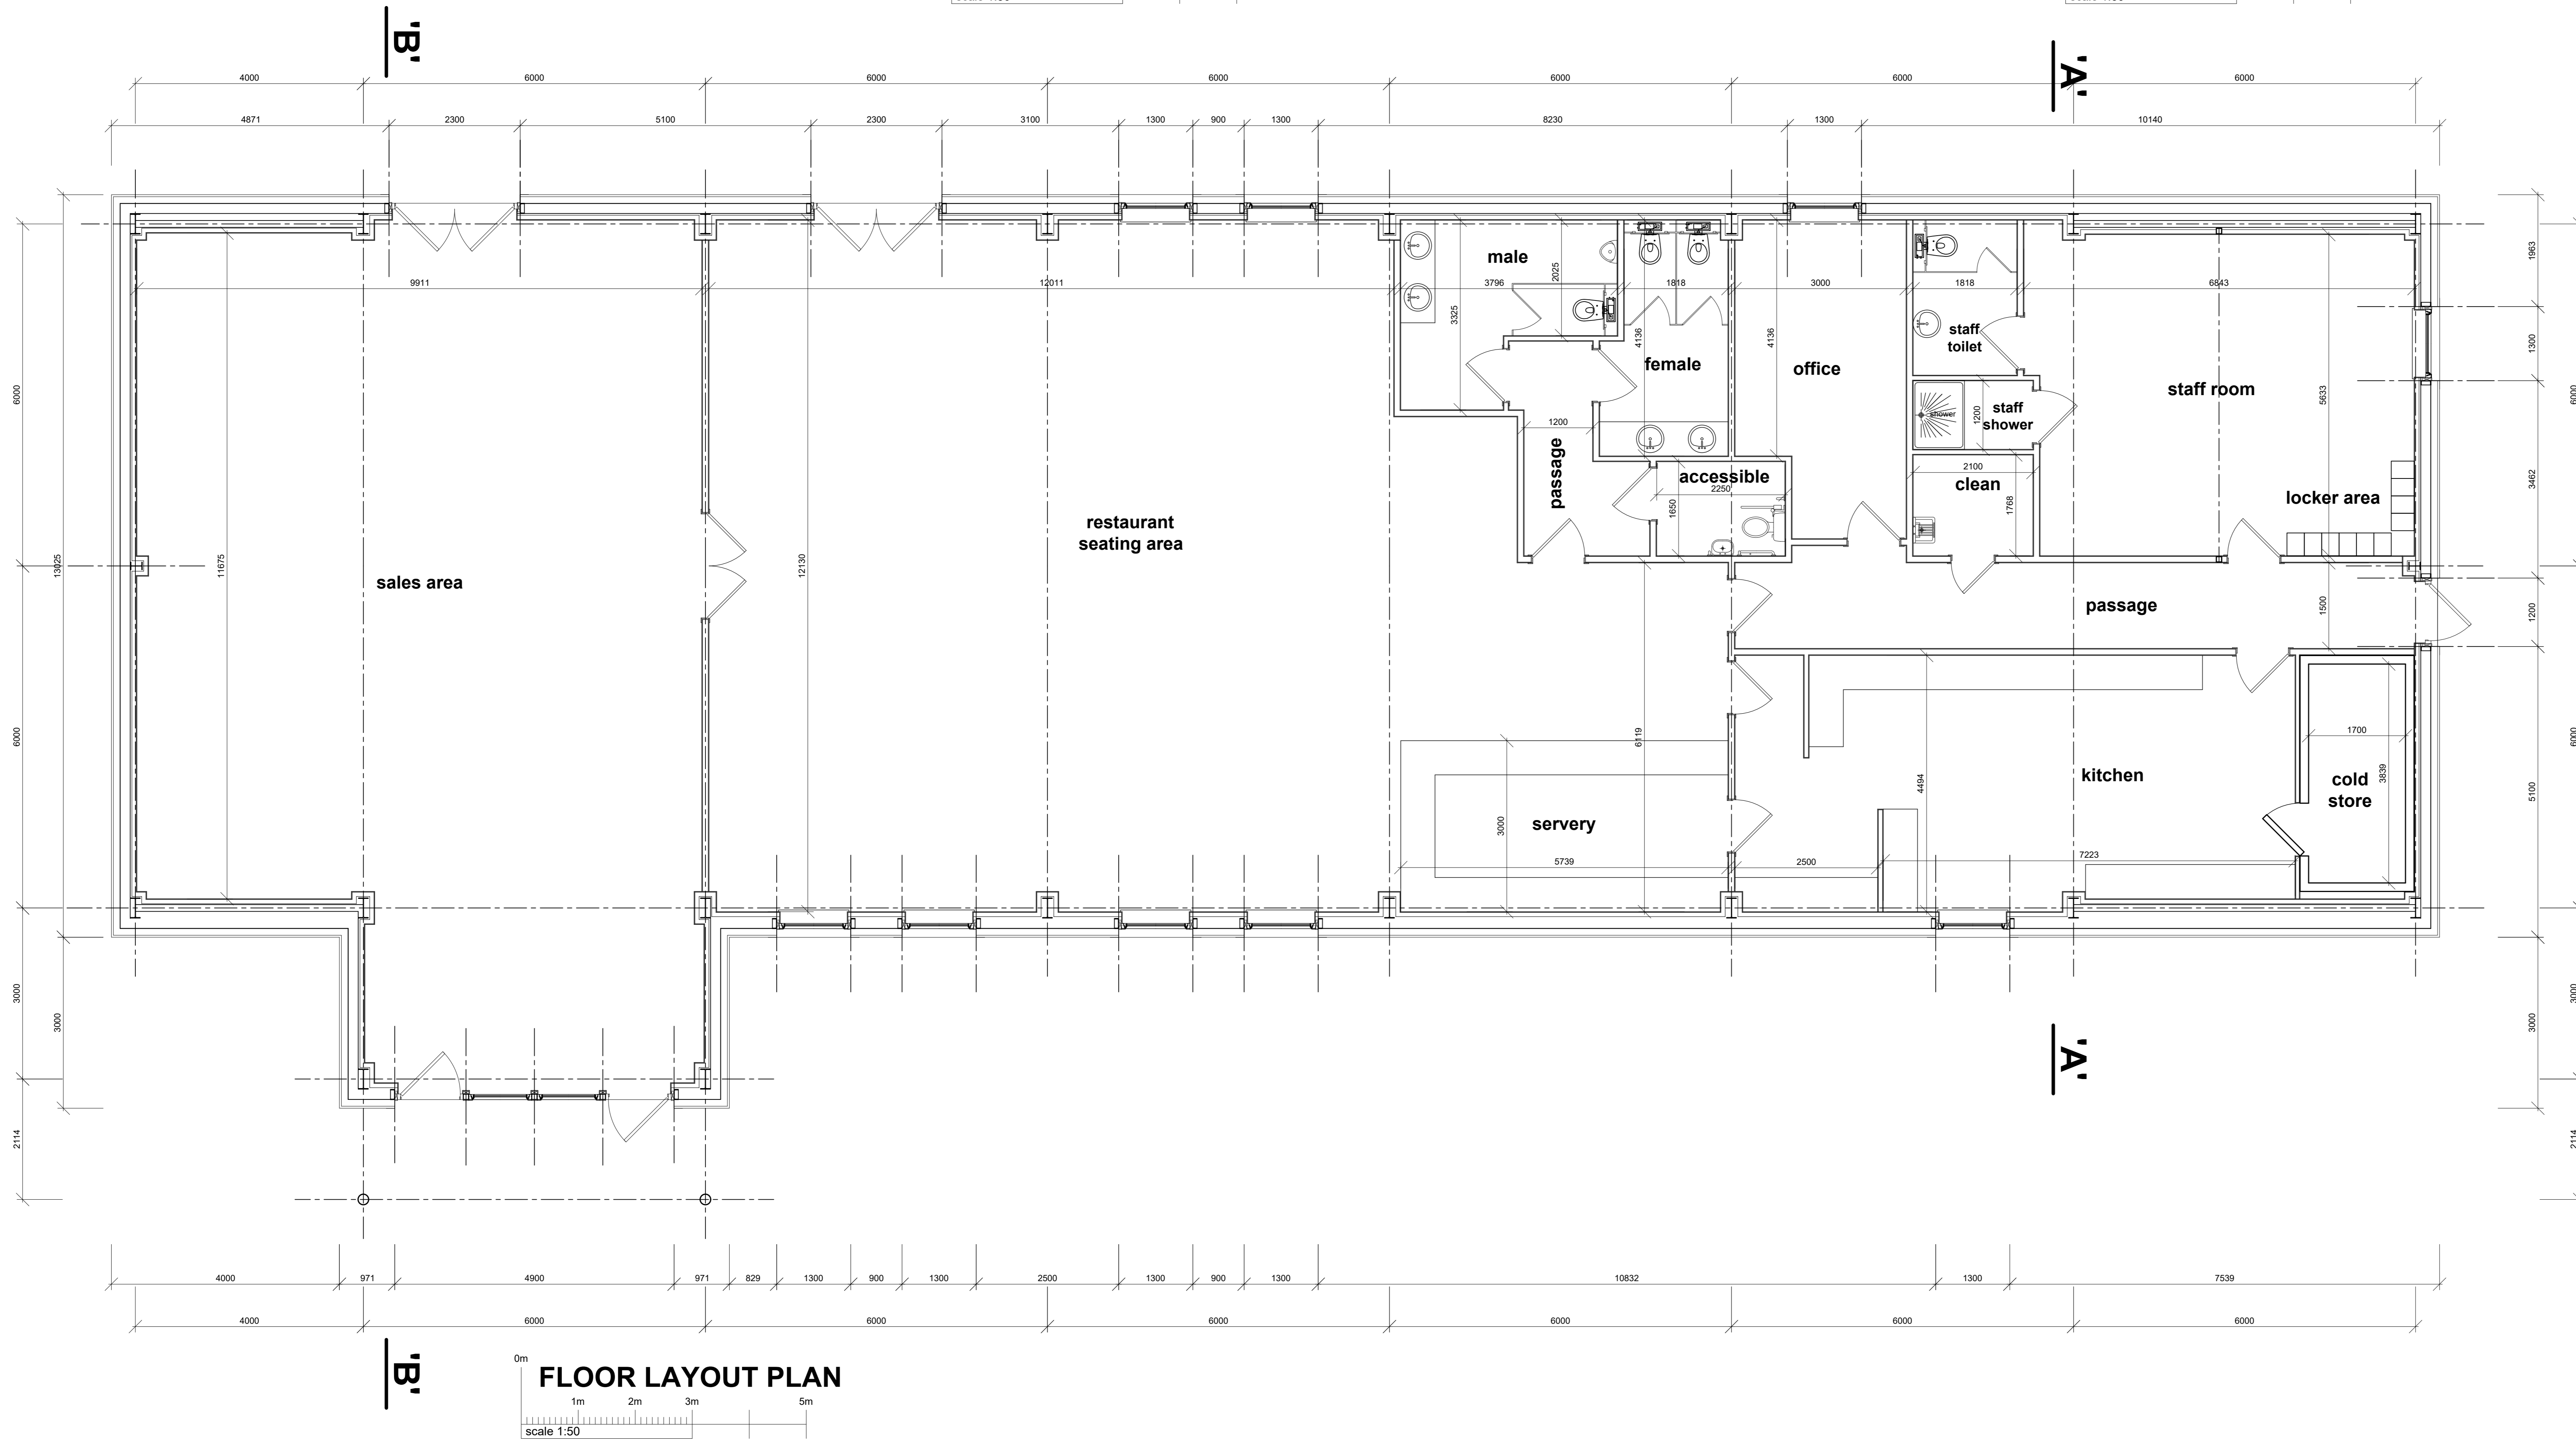

EXTERNAL FINISH
LOWER WALLS - GREY CEMENT PLASTER BASE.
UPPER WALLS - KINGSPAN QUADCORE LOUVRE WALL PANEL COLOUR 'MERLIN GREY'.
ROOF - KINGSPAN KS1000 RW COLOUR MERLIN GREY.
ALL FLASHINGS METAL COLOUR 'MERLIN GREY'.
WINDOWS, DOORS AND GLAZED SCREENS - TIMBER COLOUR ANTRACITE GREY.
DOWNPIPES AND GUTTERS - SQUARE ALUMINIUM COLOUR MERLIN GREY.