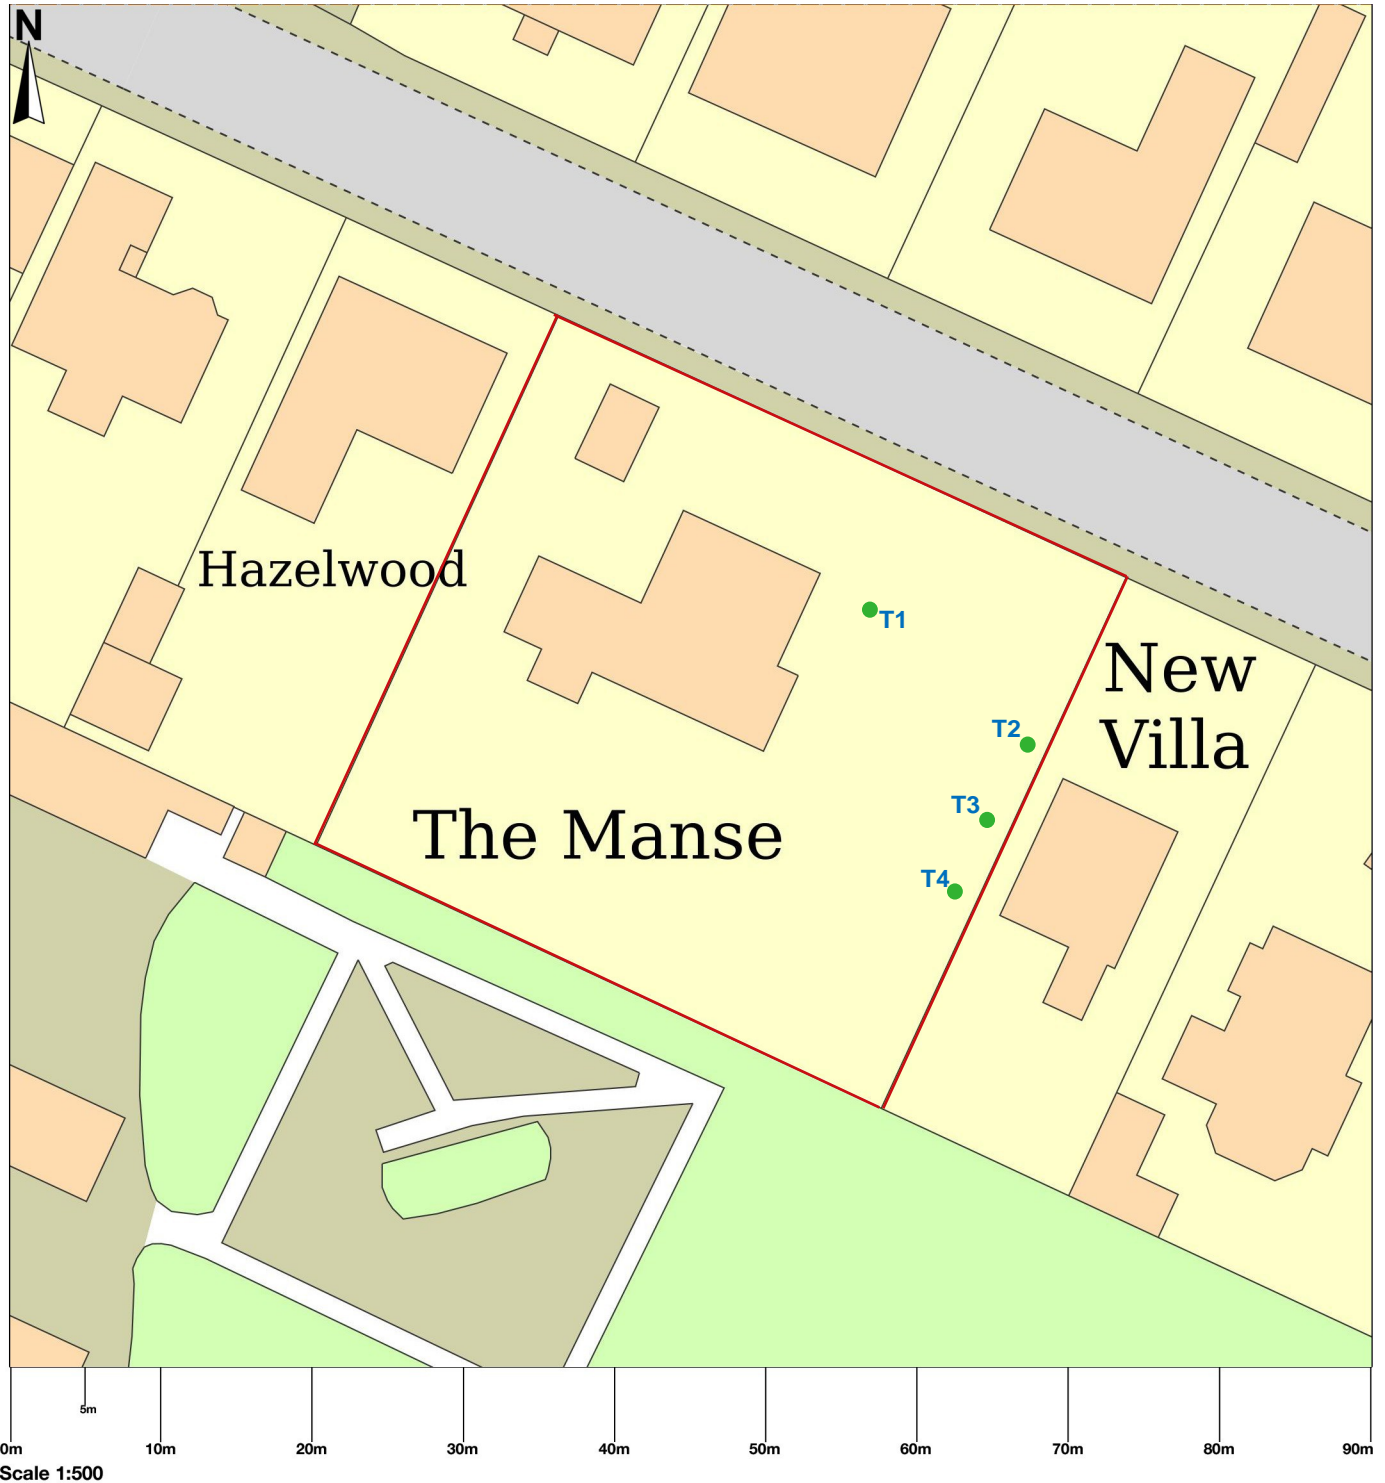

The Manse, Queen Street, Huntly, AB54 8EB

© Crown copyright and database rights 2023 OS 100054135. Map area bounded by: 353247,839653 353337,839743. Produced on 14 December 2023 from the OS National Geographic Database. Supplied by UKPlanningMaps.com. Unique plan reference: b90e/uk/1037379/1398126

Key:	
●	Tree base location
T1-2	Tree reference number
—	Property boundaries