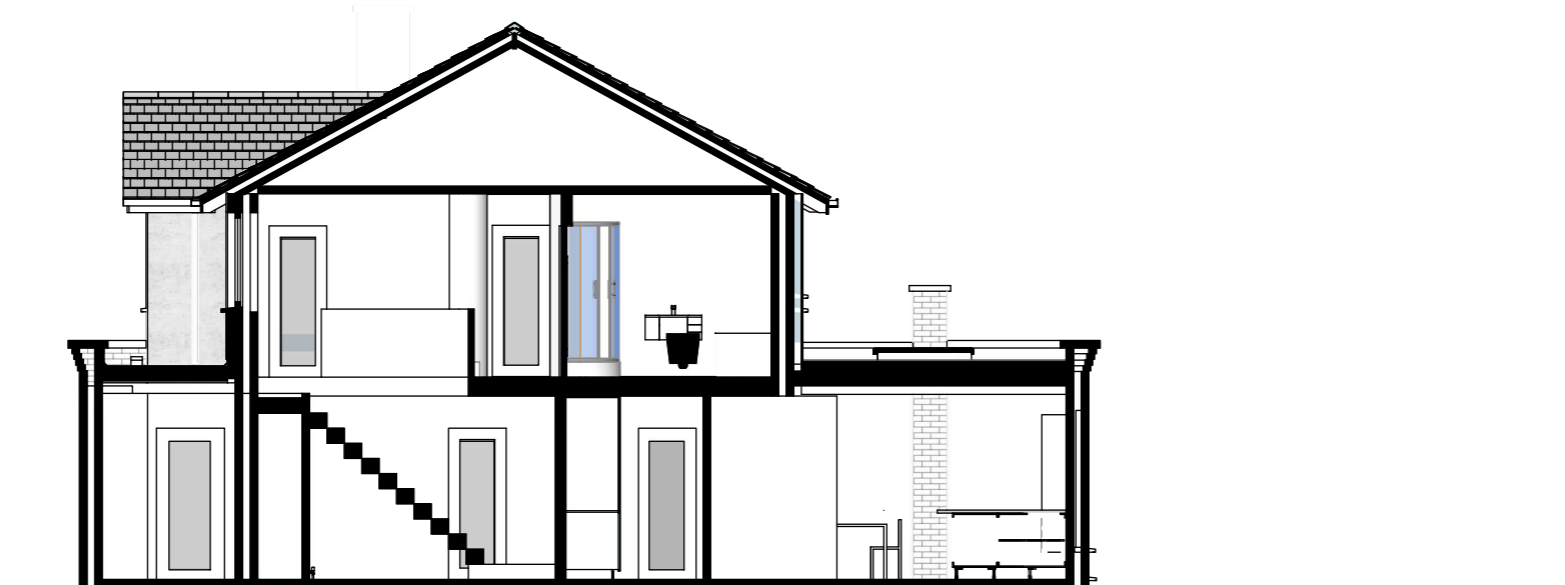

01 EXISTING FRONT / REAR SECTION
Scale: 1 : 100 @A3

02 PROPOSED FRONT / REAR SECTION
Scale: 1 : 100 @A3

Title:
107 Dunstan Crescent
Sparken Hill
Worksop
Notts, S80 1AG

Description:
EXISTING & PROPOSED HOUSE
SECTIONS

Drawn: T.Shelley **Date:** 24.11.2023 **Scale:** As Shown

Page: 14 **Drawing:** EX-PR-SEC **Rev:** 1.0