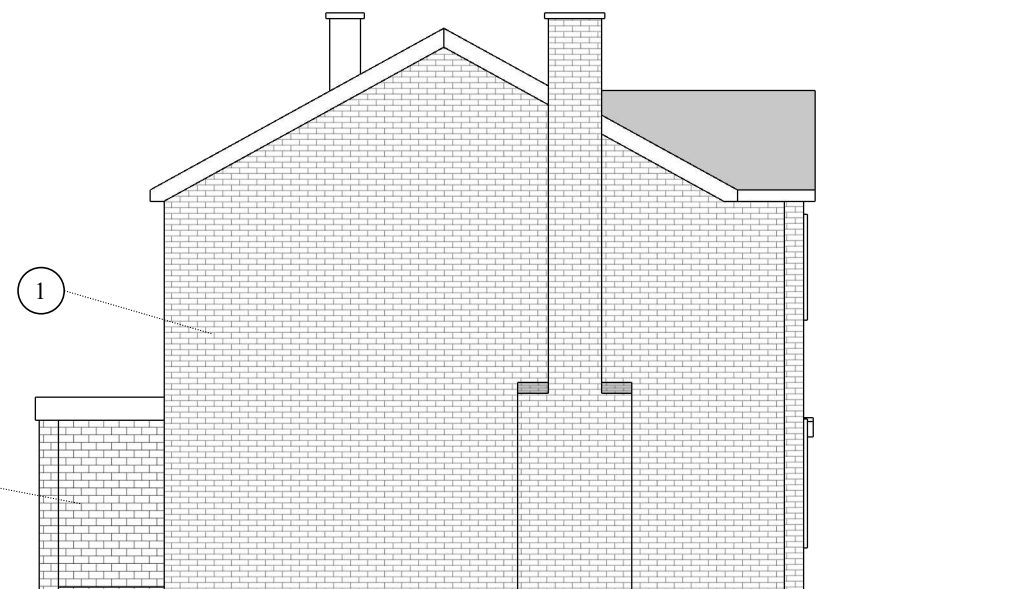

NOTES:

- ① Red/Brown brick
- ② Stone effect bricks
- ③ Grey concrete tiles
- ④ White UPVC windows & doors

01 EXISTING WEST ELEVATION - FRONT
Scale: 1 : 100 @A3

02 EXISTING SOUTH ELEVATION - SIDE RIGHT
Scale: 1 : 100 @A3

03 EXISTING EAST ELEVATION - REAR
Scale: 1 : 100 @A3

04 EXISTING NORTH ELEVATION - SIDE LEFT
Scale: 1 : 100 @A3

Title:
107 Dunstan Crescent
Sparken Hill
Worksop
Notts, S80 1AG

Description:
EXISTING HOUSE ELEVATIONS
Rev 1.0 - Submitted
Rev 2.0 - South elevation updated

Drawn: T.Shelley
Date: 24.11.2023
Scale: As Shown

Page: 04
Drawing: EX-HEL
Rev: 2.0