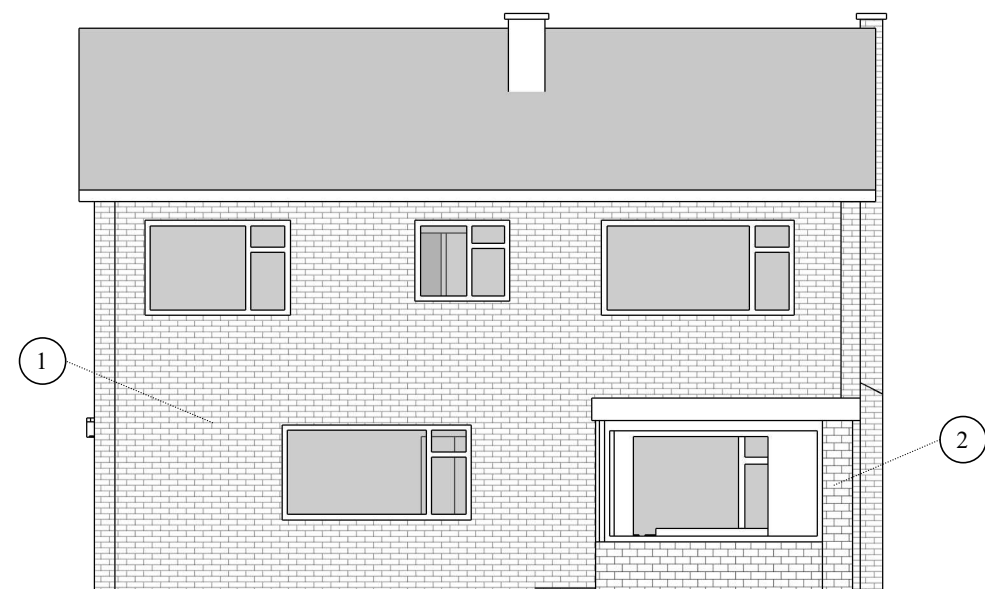

NOTES:

- ① Red/Brown brick
- ② Stone effect bricks
- ③ Grey concrete tiles
- ④ White UPVC windows & doors

01 EXISTING WEST ELEVATION - FRONT
Scale: 1 : 100 @A3

02 EXISTING SOUTH ELEVATION - SIDE RIGHT
Scale: 1 : 100 @A3

03 EXISTING EAST ELEVATION - REAR
Scale: 1 : 100 @A3

04 EXISTING NORTH ELEVATION - SIDE LEFT
Scale: 1 : 100 @A3

Title:
107 Dunstan Crescent
Sparken Hill
Worksop
Notts, S80 1AG

Description:
EXISTING HOUSE ELEVATIONS
Rev 1.0 - Submitted
Rev 2.0 - South elevation updated

Drawn: T.Shelley
Date: 24.11.2023
Scale: As Shown

Page: 04
Drawing: EX-HEL
Rev: 2.0