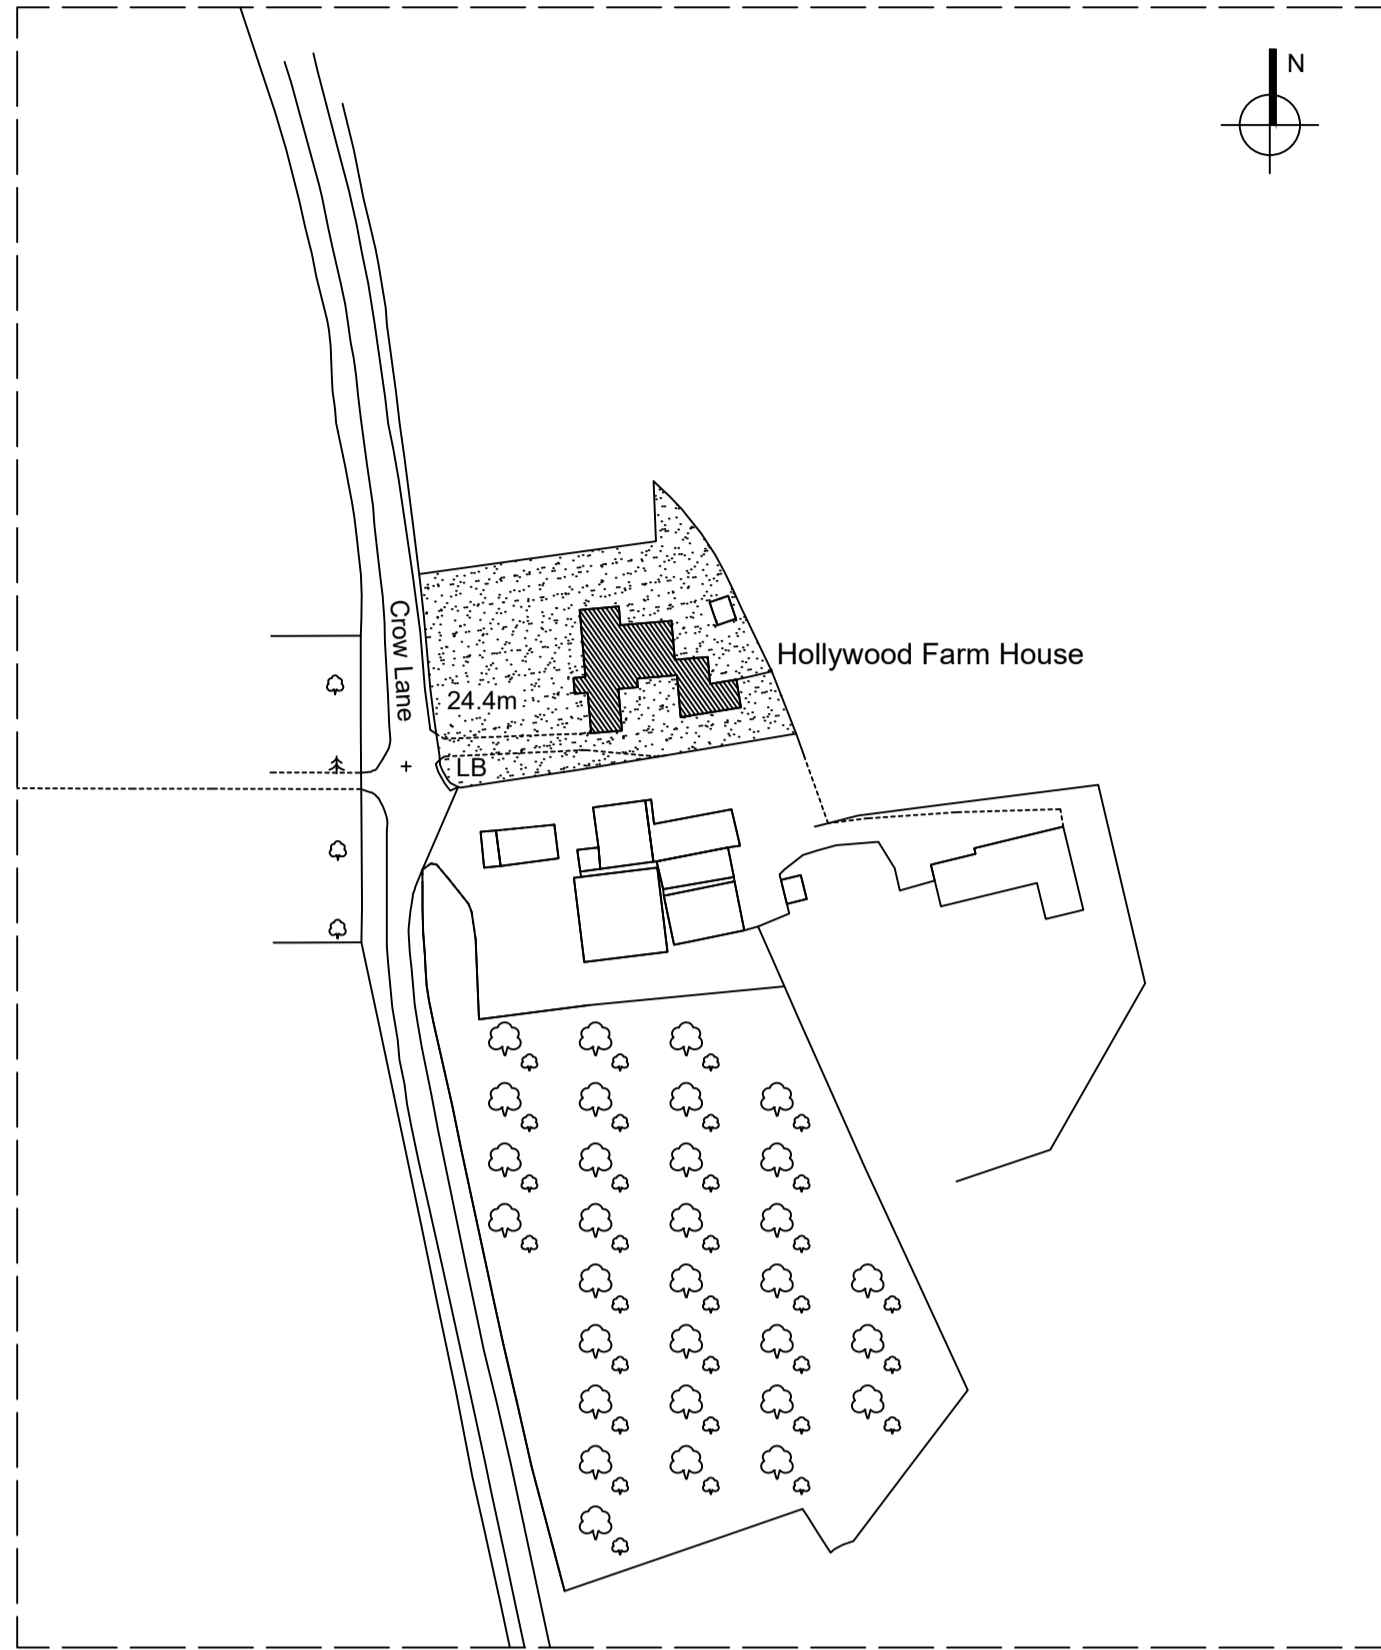

0 2m 4m 6m 8m 10m 12m 14m 16m 18m 20m
LINEAR SCALE 1:200

LOCATION PLAN
scale 1:1250