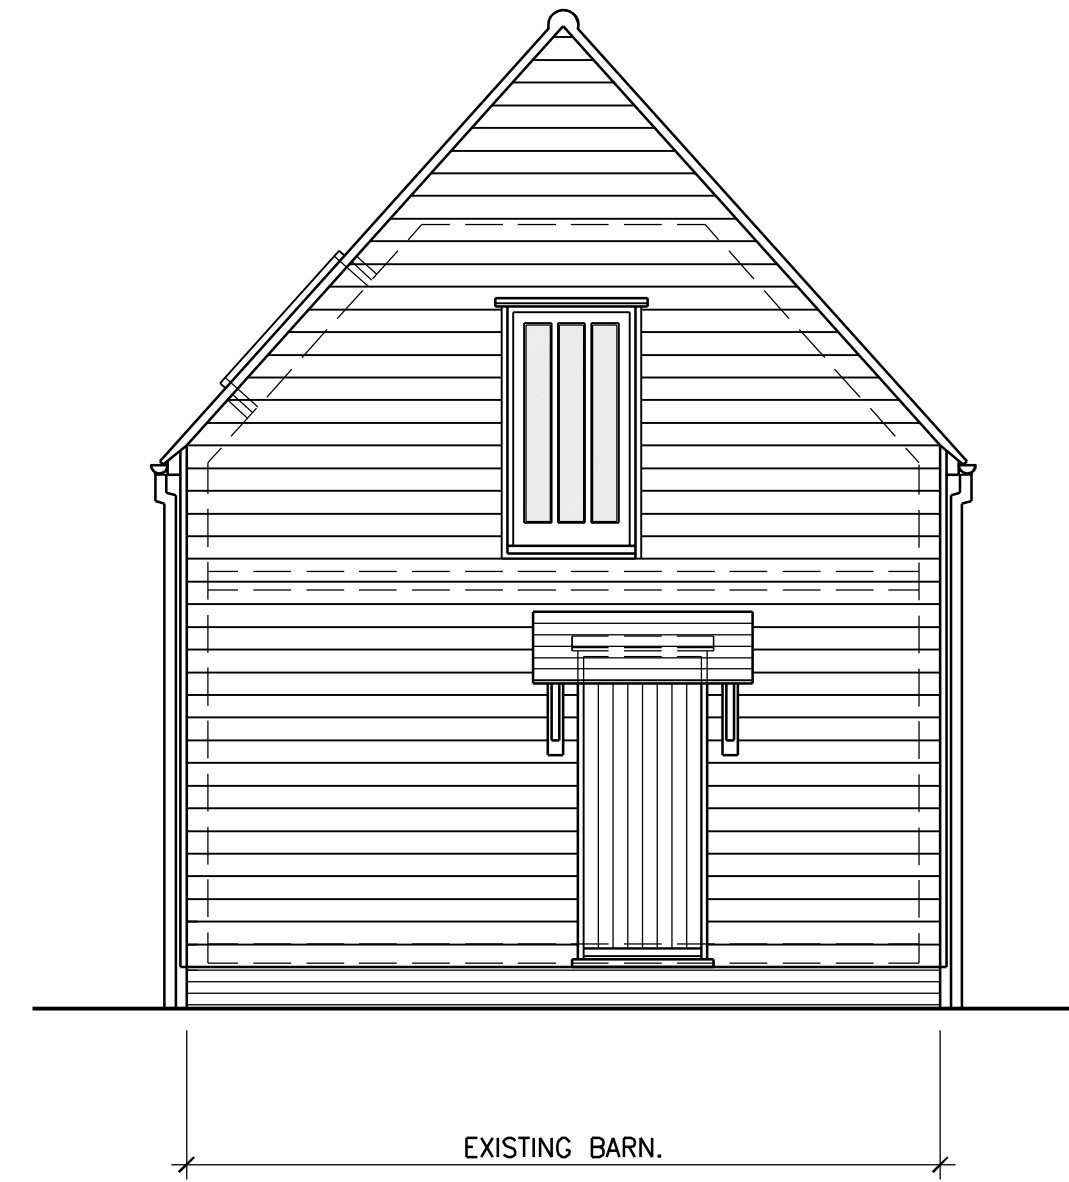

EXISTING GROUND FLOOR PLAN
SCALE 1:50

EXISTING FIRST FLOOR PLAN
SCALE 1:50

NOTE
EXISTING BARN DWELLING IS TO BE CONVERTED
INTO A STORE/WORKSHOP FOR THE APPLICANTS
OWN PERSONAL USE.

EXISTING FRONT ELEVATION
SCALE 1:50

EXISTING SIDE ELEVATION
SCALE 1:50

EXISTING SIDE ELEVATION
SCALE 1:50

EXISTING REAR ELEVATION
SCALE 1:50