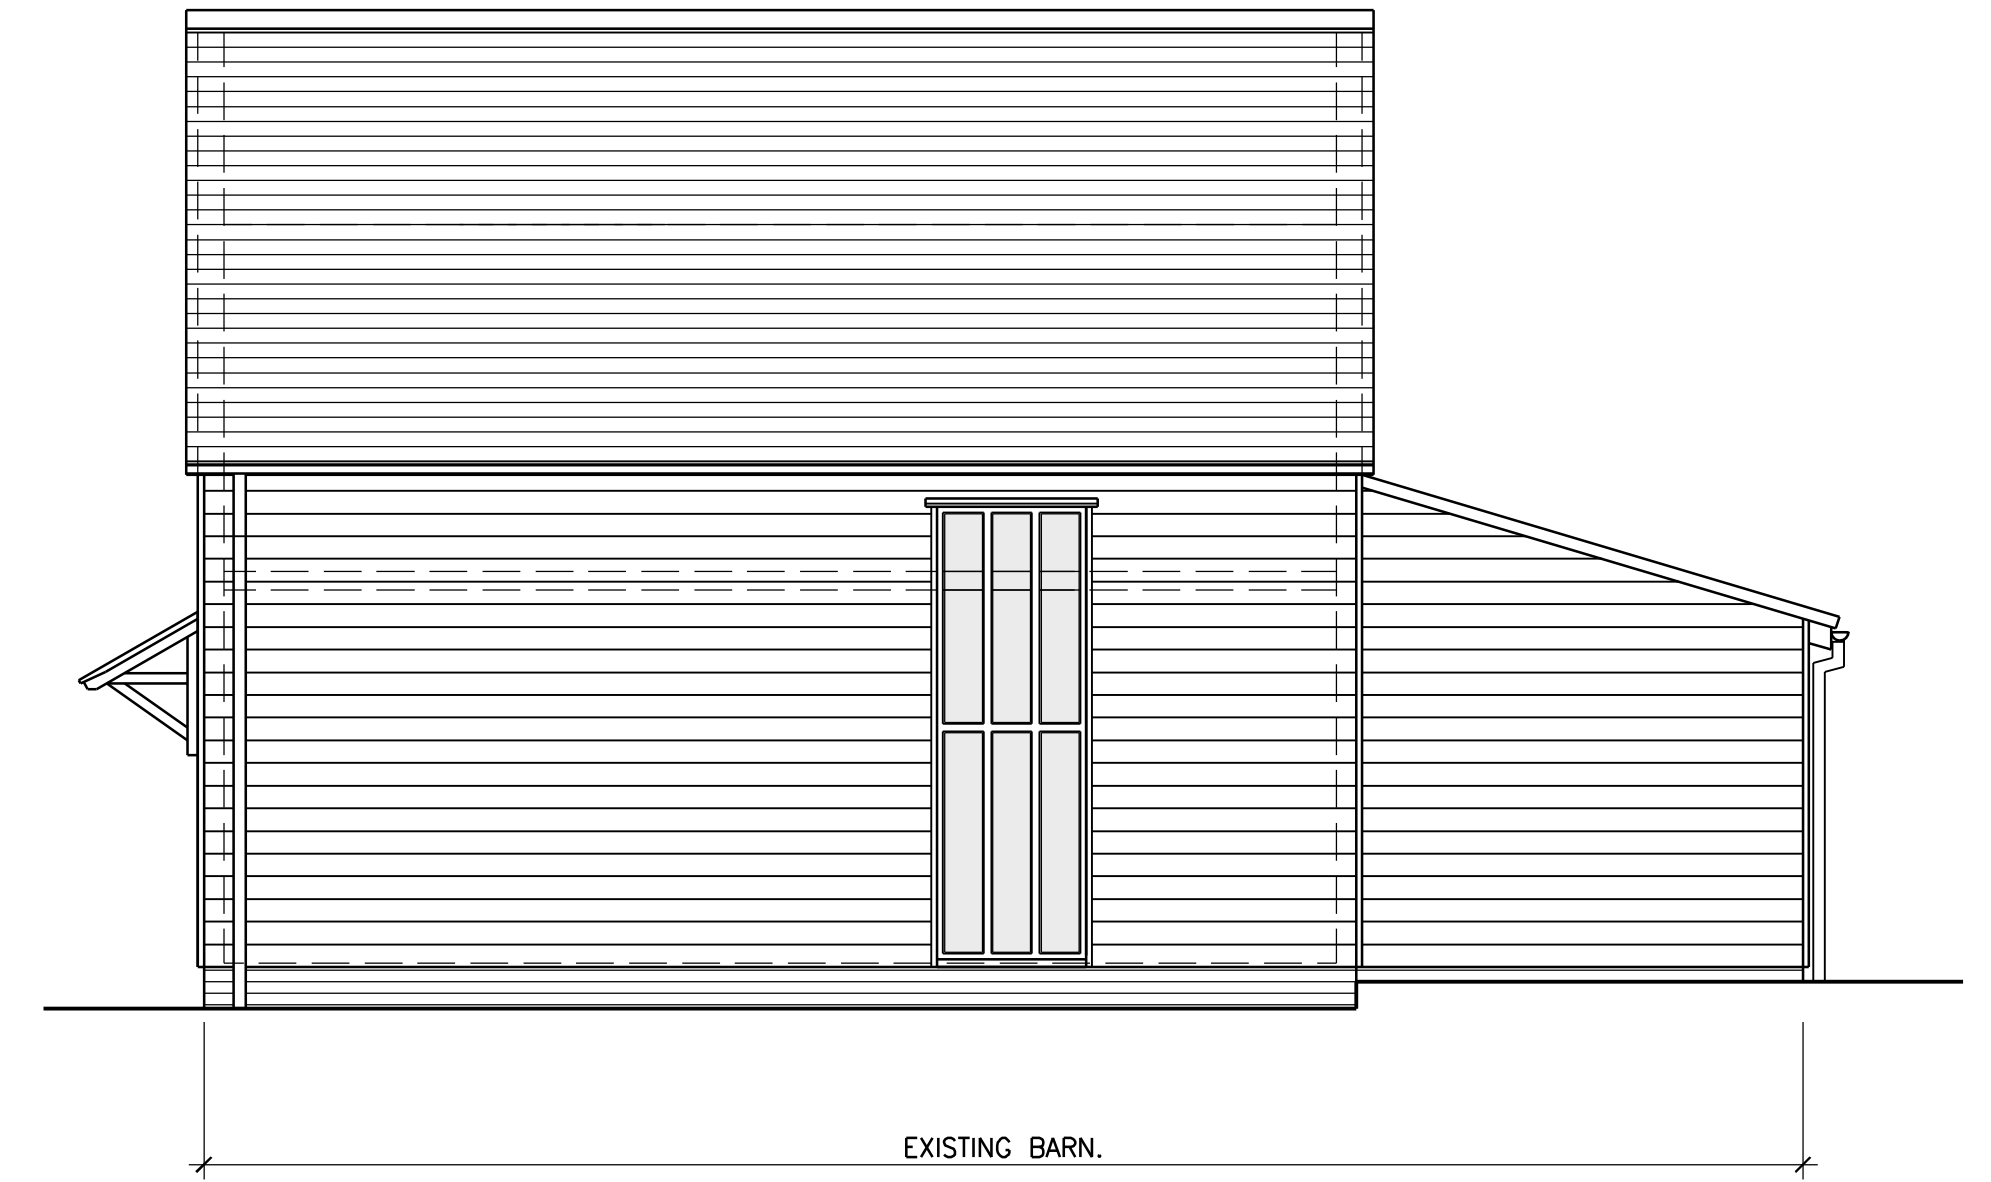

EXISTING GROUND FLOOR PLAN
SCALE 1:50

EXISTING FIRST FLOOR PLAN
SCALE 1:50

NOTE
EXISTING BARN DWELLING IS TO BE CONVERTED
INTO A STORE/WORKSHOP FOR THE APPLICANTS
OWN PERSONAL USE.

EXISTING FRONT ELEVATION
SCALE 1:50

EXISTING SIDE ELEVATION
SCALE 1:50

EXISTING SIDE ELEVATION
SCALE 1:50

EXISTING REAR ELEVATION
SCALE 1:50