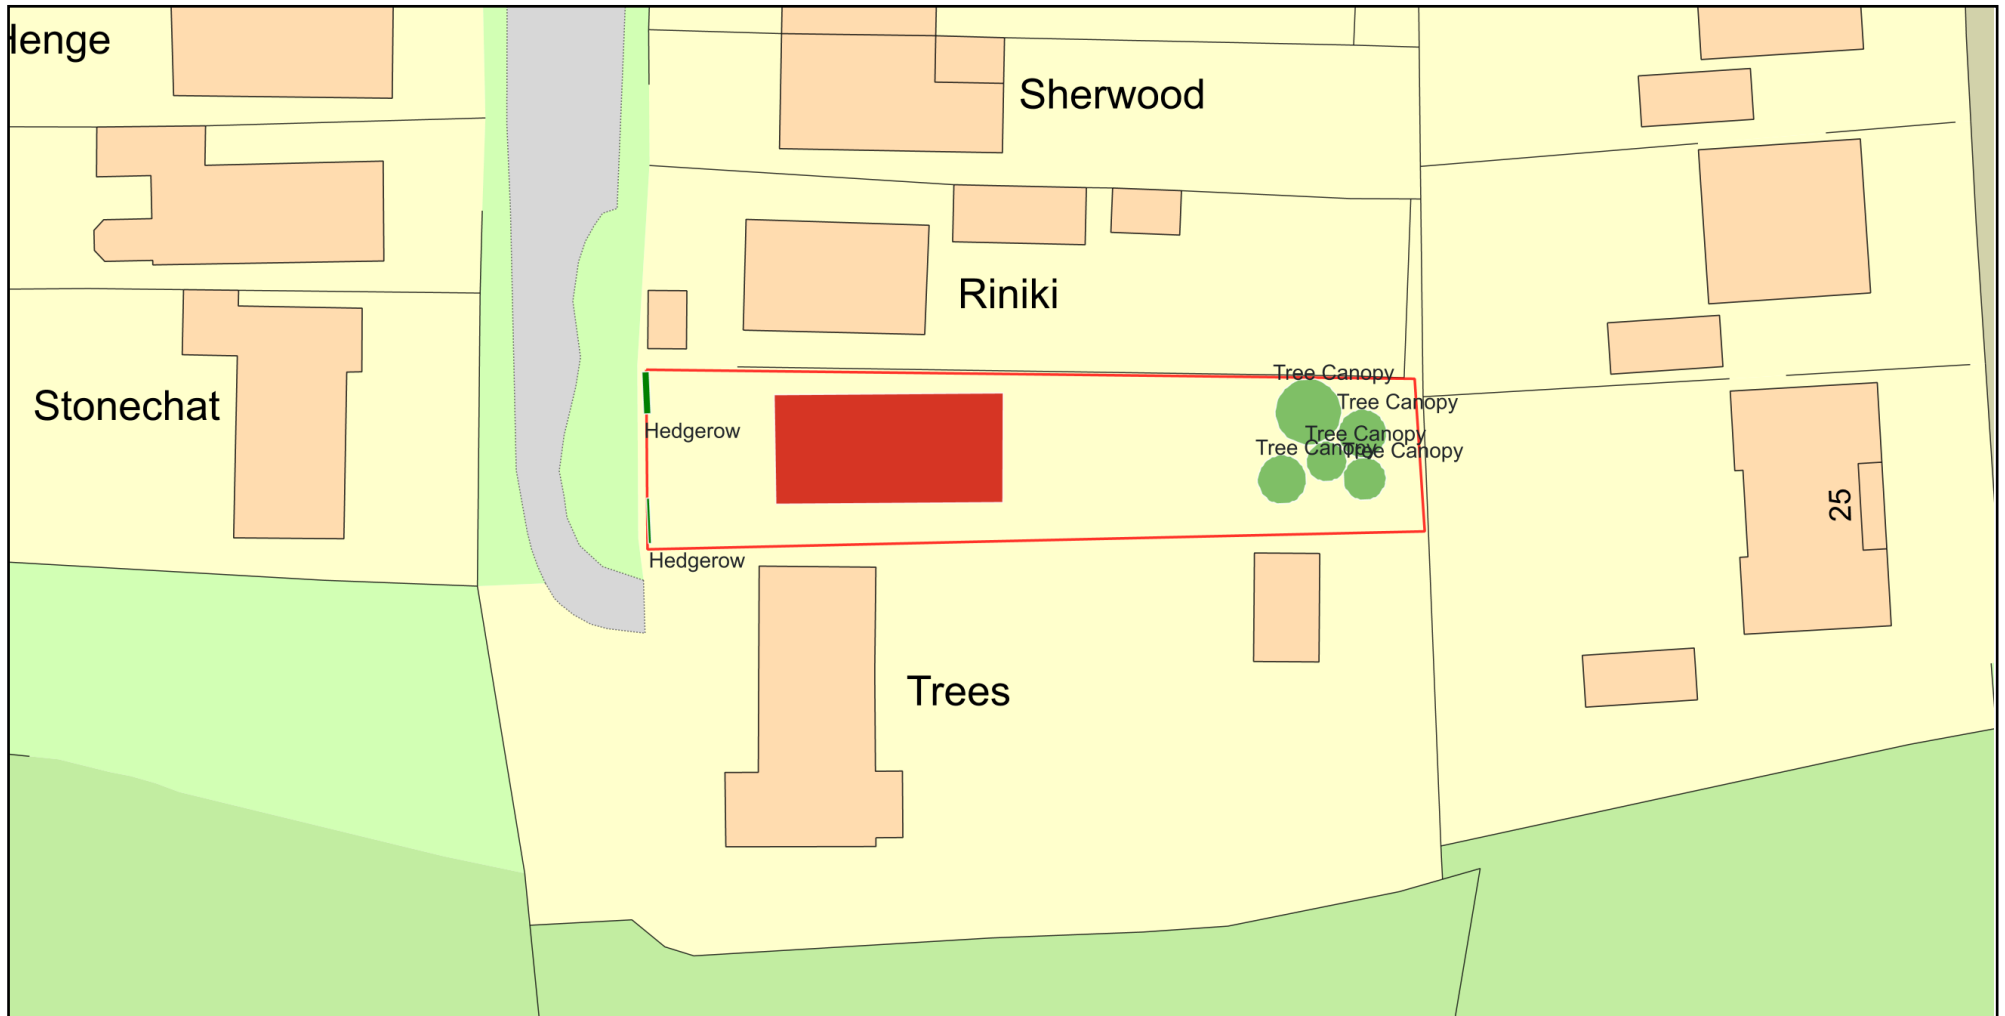

# Winter Cottage, Edith Road, Kirby-Le-Soken, CO13 0DH

Plan Produced for: Peter and Lisa SMITH

Date Produced: 04 Dec 2023

Plan Reference Number: TQRQM23338211914419

Scale: 1:500 @ A4

© Crown copyright and database rights 2023 OS 100042766