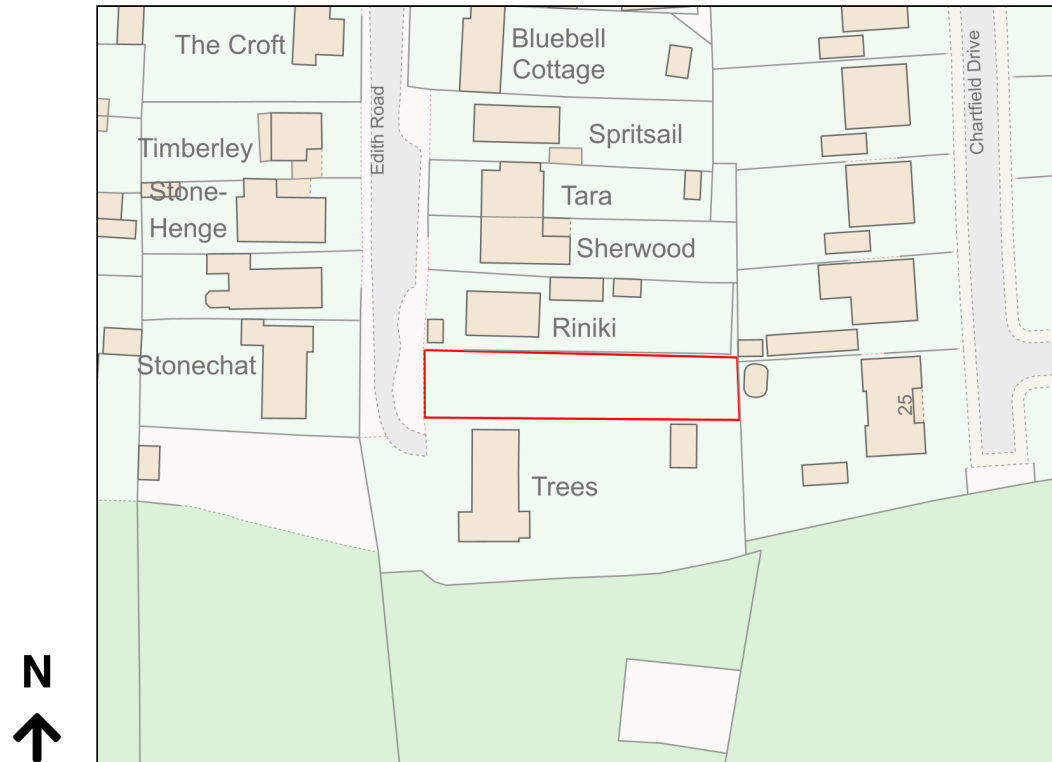

Location Plan

Site Address: Easting: 622815 Northing: 221719

Date Produced: 06-Dec-2023

Scale: 1:1250 @A4

Planning Portal Reference: PP-12647910v1