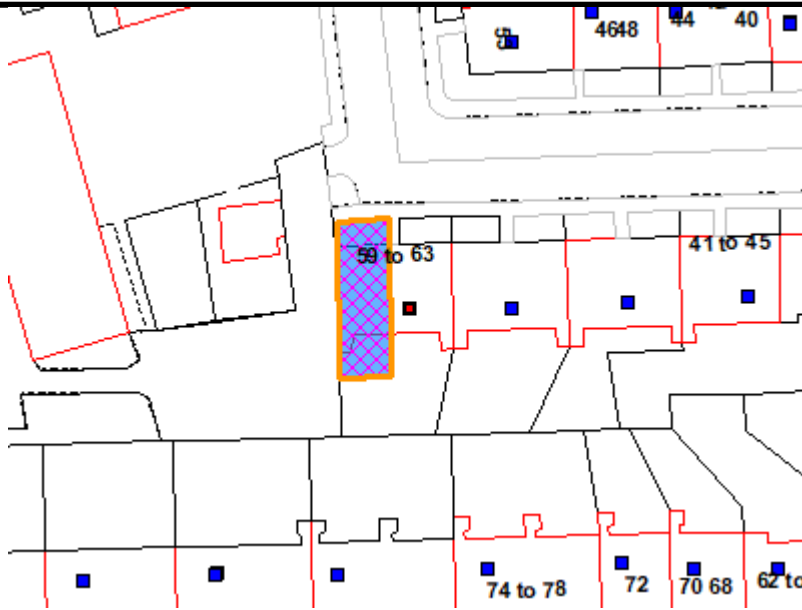

Neighbours Notified for 23/07072/FUL Date 12 December 2023

Location Plan

Reproduction from the Ordnance Survey mapping with permission of the Controller of Her Majesty's Stationery Office
© Crown Copyright.
Unauthorised reproduction infringes Crown copyright and may lead to prosecution or civil proceedings. Licence
Number 100023420 The City of Edinburgh Council 2012.

2F2 82 Thirlestane Road Marchmont Edinburgh

90 Thirlestane Road Marchmont Edinburgh EH9 1AS

4F 88 Thirlestane Road Marchmont Edinburgh

3F1 88 Thirlestane Road Marchmont Edinburgh

2F1 88 Thirlestane Road Marchmont Edinburgh