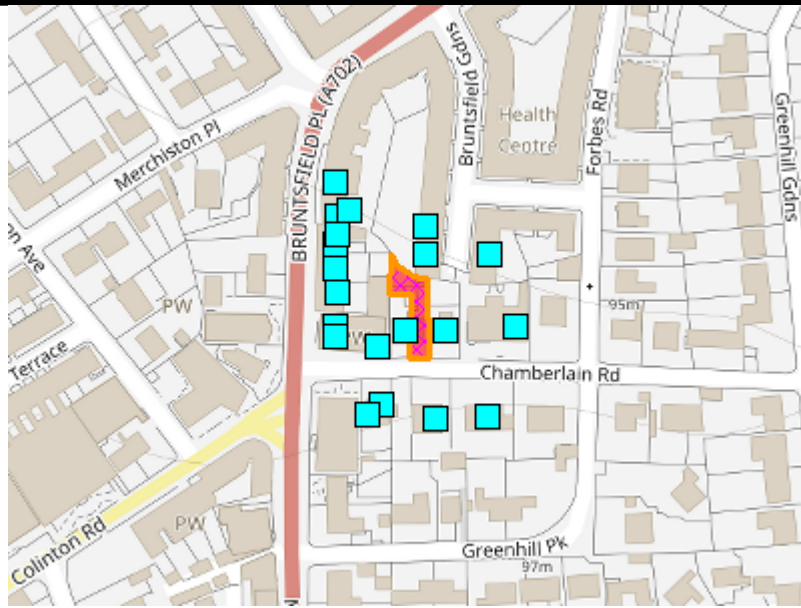

### Location Plan

Reproduction from the Ordnance Survey mapping with permission of the Controller of Her Majesty's Stationery Office © Crown Copyright.  
Unauthorised reproduction infringes Crown copyright and may lead to prosecution or civil proceedings. Licence Number 100023420 The City of Edinburgh Council 2012.

3F1 48 Bruntsfield Gardens Bruntsfield Edinburgh

3F1 60 Bruntsfield Gardens Bruntsfield Edinburgh

1F2 54 Bruntsfield Gardens Bruntsfield Edinburgh

14 Chamberlain Road Bruntsfield Edinburgh EH10 4DN

12 Chamberlain Road Bruntsfield Edinburgh EH10 4DN

3 Morningside Road Morningside Edinburgh EH10 4DP

2F2 54 Bruntsfield Gardens Bruntsfield Edinburgh

3F2 60 Bruntsfield Gardens Bruntsfield Edinburgh

3F1 54 Bruntsfield Gardens Bruntsfield Edinburgh

2F1 54 Bruntsfield Gardens Bruntsfield Edinburgh

1F1 35 Bruntsfield Gardens Bruntsfield Edinburgh

4F2 199 Bruntsfield Place Bruntsfield Edinburgh

209 - 211 Bruntsfield Place BruntsfieldEdinburghEH10 4DH

52 Bruntsfield Gardens BruntsfieldEdinburghEH10 4DY