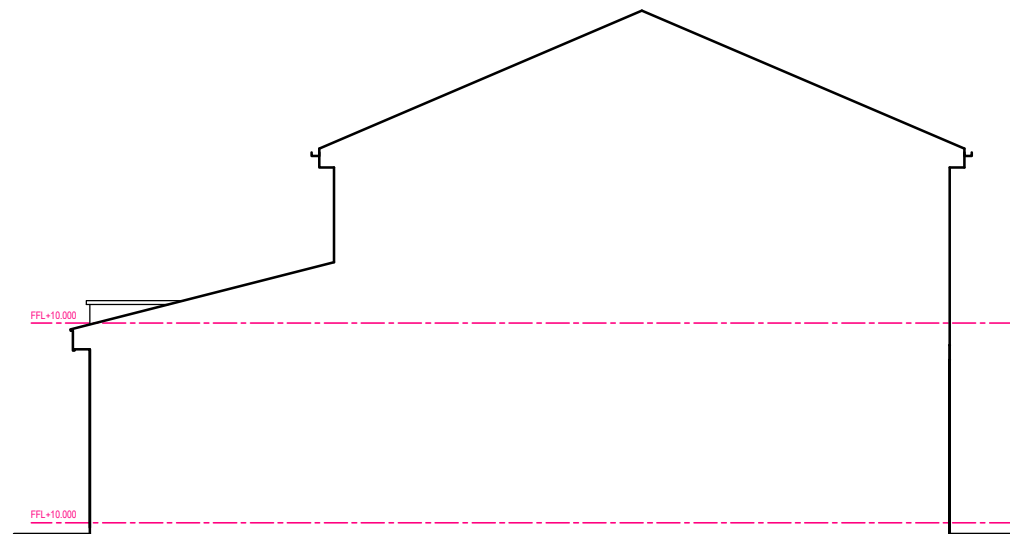

North West Elevation

South West Elevation

North East Elevation

South East Elevation

Project: 20 Buckstone Shaw			
Title: Elevations as Existing	Client: Johnson		Date: November 2023
Issue: Planning	Drawing No: 302		Revision:
Scale: 1:100	Size: A3		