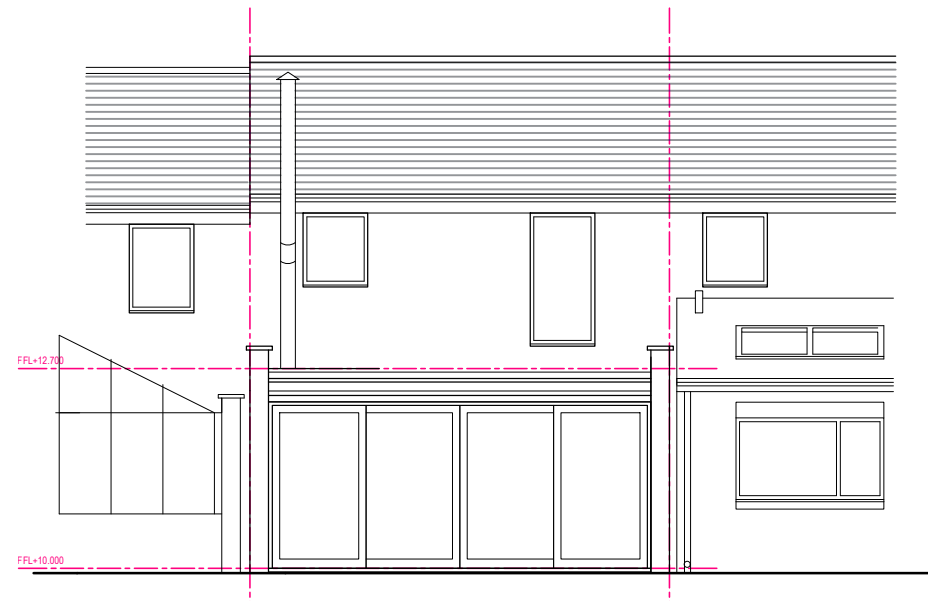

North West Elevation

South West Elevation

North East Elevation

South East Elevation

Project: 20 Buckstone Shaw			
Title: Elevations as Existing	Client: Johnson		Date: November 2023
Issue: Planning	Drawing No: 302		Revision:
Scale: 1:100	Size: A3		