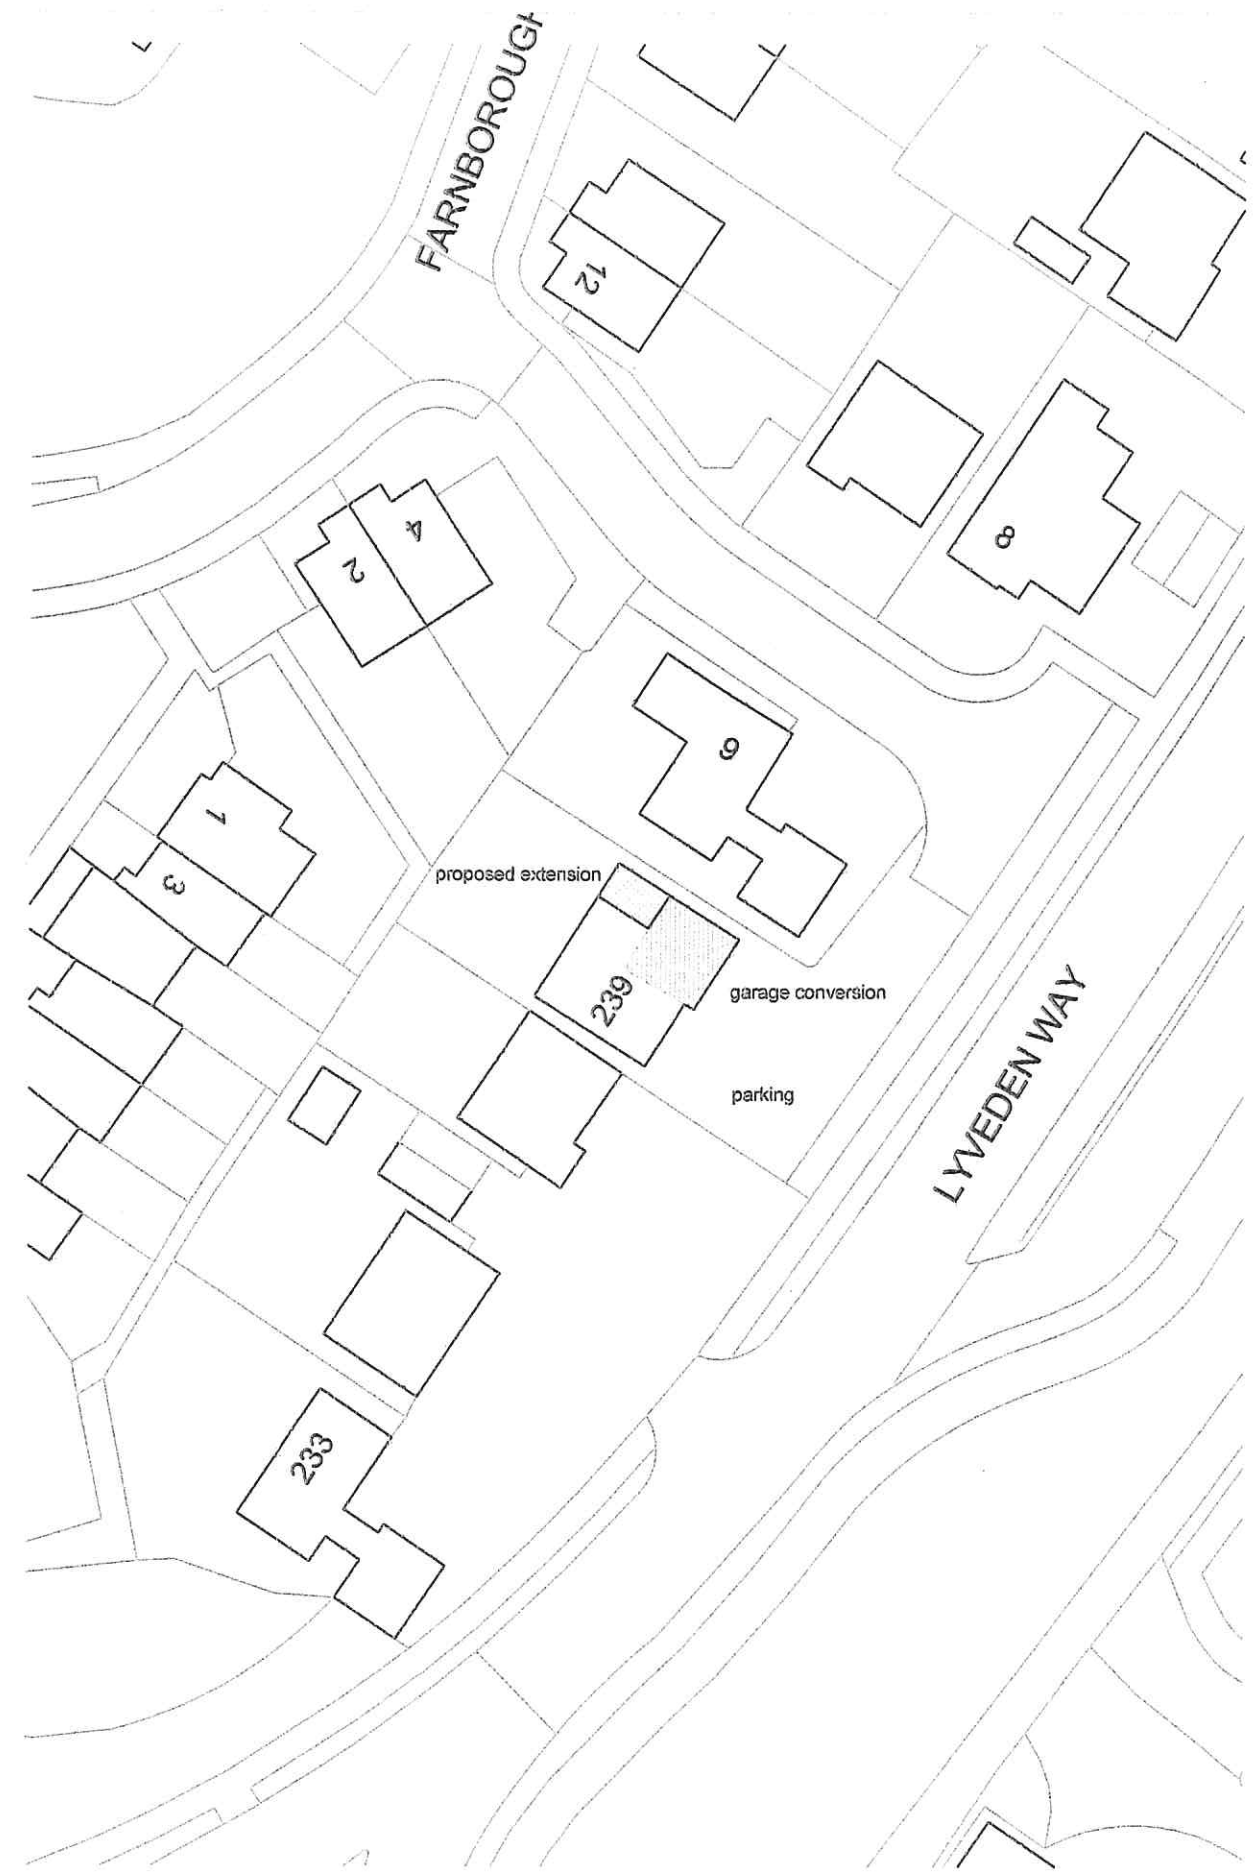

© Crown copyright 2023 Ordnance Survey 100053143
 239 Lyveden Way, Corby, NN18 8PH
 Site location plan
 Scale 1:1250 @ A3

239 Lyveden Way, Corby, NN18 8PH
 Site layout plan
 Scale 1:500 @ A3

© Crown copyright 2023 Ordnance Survey 100053143