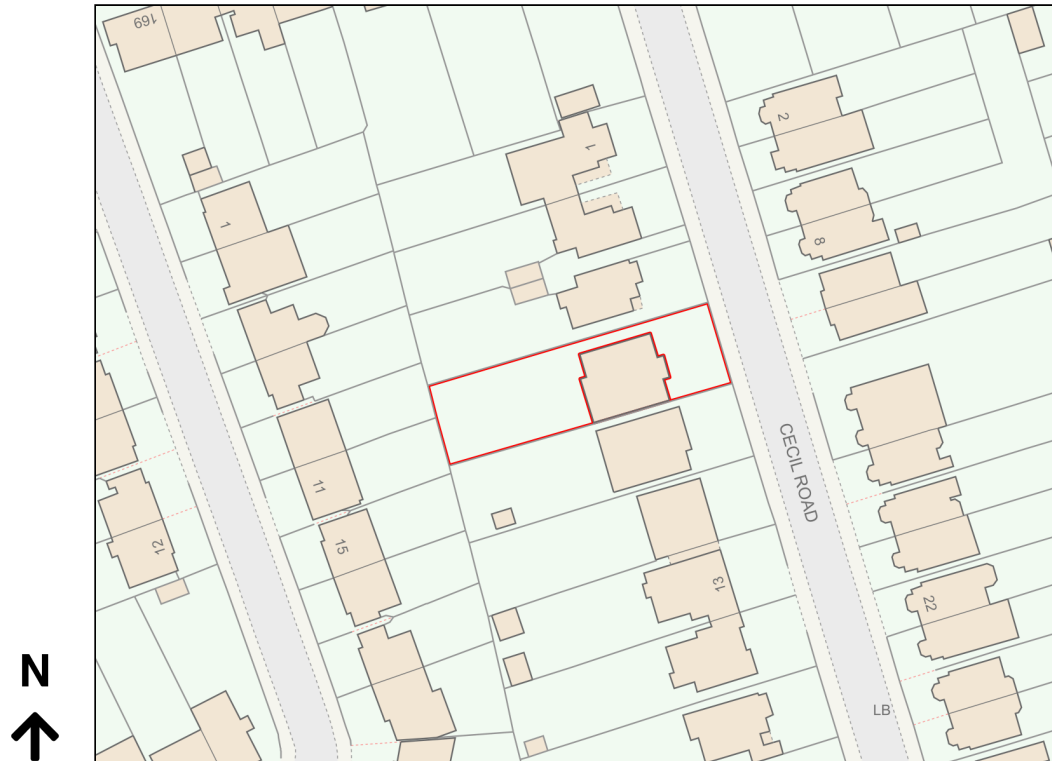

Location Plan

Site Address: 7, Cecil Road, Cheam, SM1 2DL

Date Produced: 16-Dec-2023

Scale: 1:1250 @A4

Planning Portal Reference: PP-12682271v1