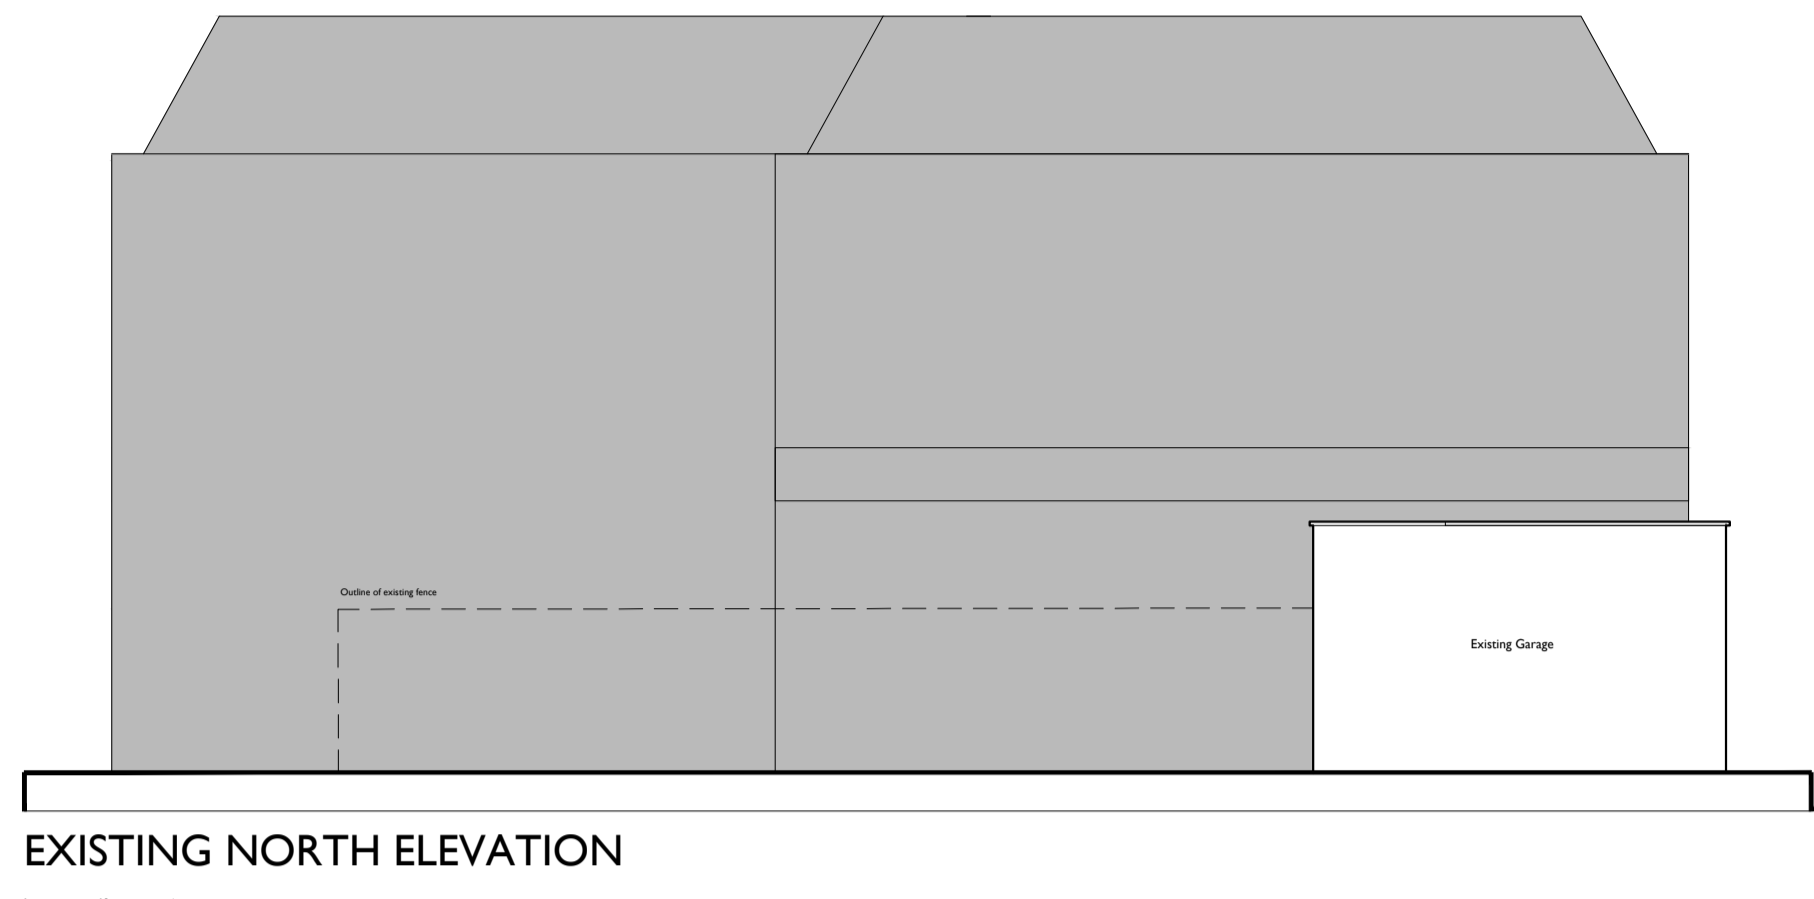

EXISTING WEST ELEVATION

EXISTING NORTH ELEVATION

NAGS HEAD LANE

Blackdog
 Design & Bar
 Design, Worcester

GREENE KING

NAGS HEAD
 37 Welling High St
 Welling DA16 1TR

EXISTING
 Elevations & Site plan