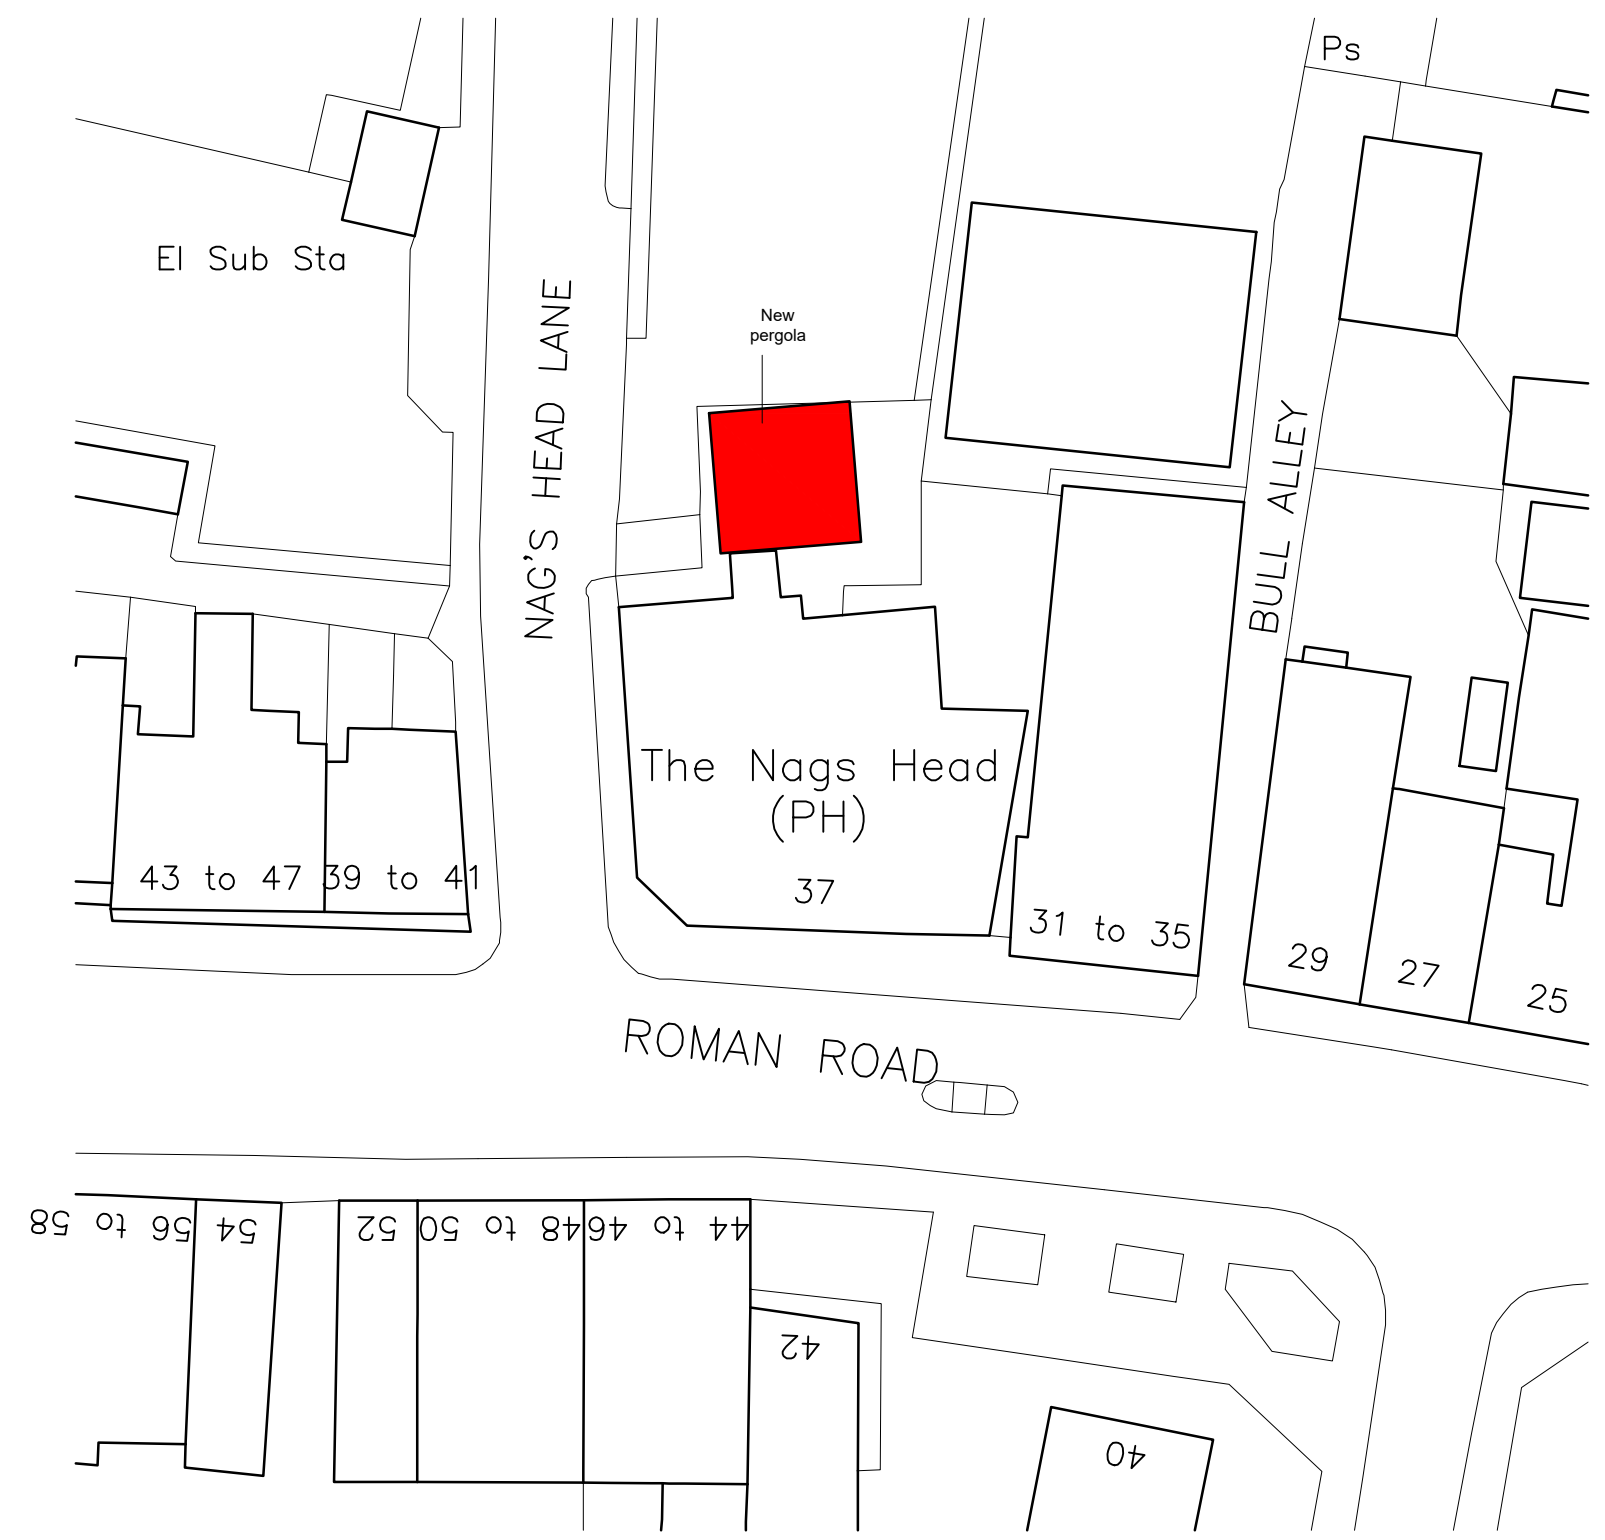

block plan 1/500
0 5 10 20

hello@blackdogdesign.co.uk | blackdogdesign.co.uk | 01279 354 842

Client:

GREENE KING

Project Title:

NAGS HEAD
37 Welling High St
Welling DA16 1TR

Drawing Title:

PROPOSED
Block Plan

Scale: 1/500 @ A3 Date: Nov 23 Drawn By:

Project No. BKDG 199 Drawing No. BLOCK01 Revision:

copyright Blackdog 2020

Produced on 22 November 2023 from the Ordnance Survey National Geographic Database and incorporating surveyed revision available at this date.

This map shows the area bounded by 546741 175756,546841 175756,546841 175856,546741 175856,546741 175756

Crown copyright and database rights 2023 OS 100054135. Supplied by copla ltd trading as UKPlanningMaps.com a licensed Ordnance Survey partner (OS 100054135).