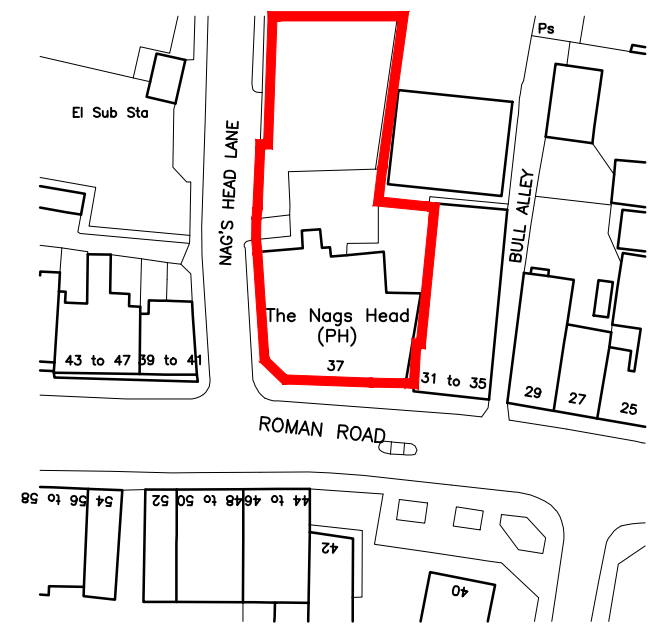

site plan 1/1250

hello@blackdogdesign.co.uk | blackdogdesign.co.uk | 01279 354 842

Client

GREENE KING

Project Title

NAGS HEAD
37 Welling High St
Welling DA16 1TR

Drawing Title

EXISTING
Site Location

Scale	Date	Drawn By
1/1250 @ A3	Nov 23	

Project No.	Drawing No.	Revision
BKDG 199	SITE01	

copyright Blackdog 2020

Produced on 22 November 2023 from the Ordnance Survey National Geographic Database and incorporating surveyed revision available at this date.

This map shows the area bounded by 546741 175756,546841 175756,546841 175856,546741 175856,546741 175756

Crown copyright and database rights 2023 OS 100054135. Supplied by copla ltd trading as UKPlanningMaps.com a licensed Ordnance Survey partner (OS 100054135).