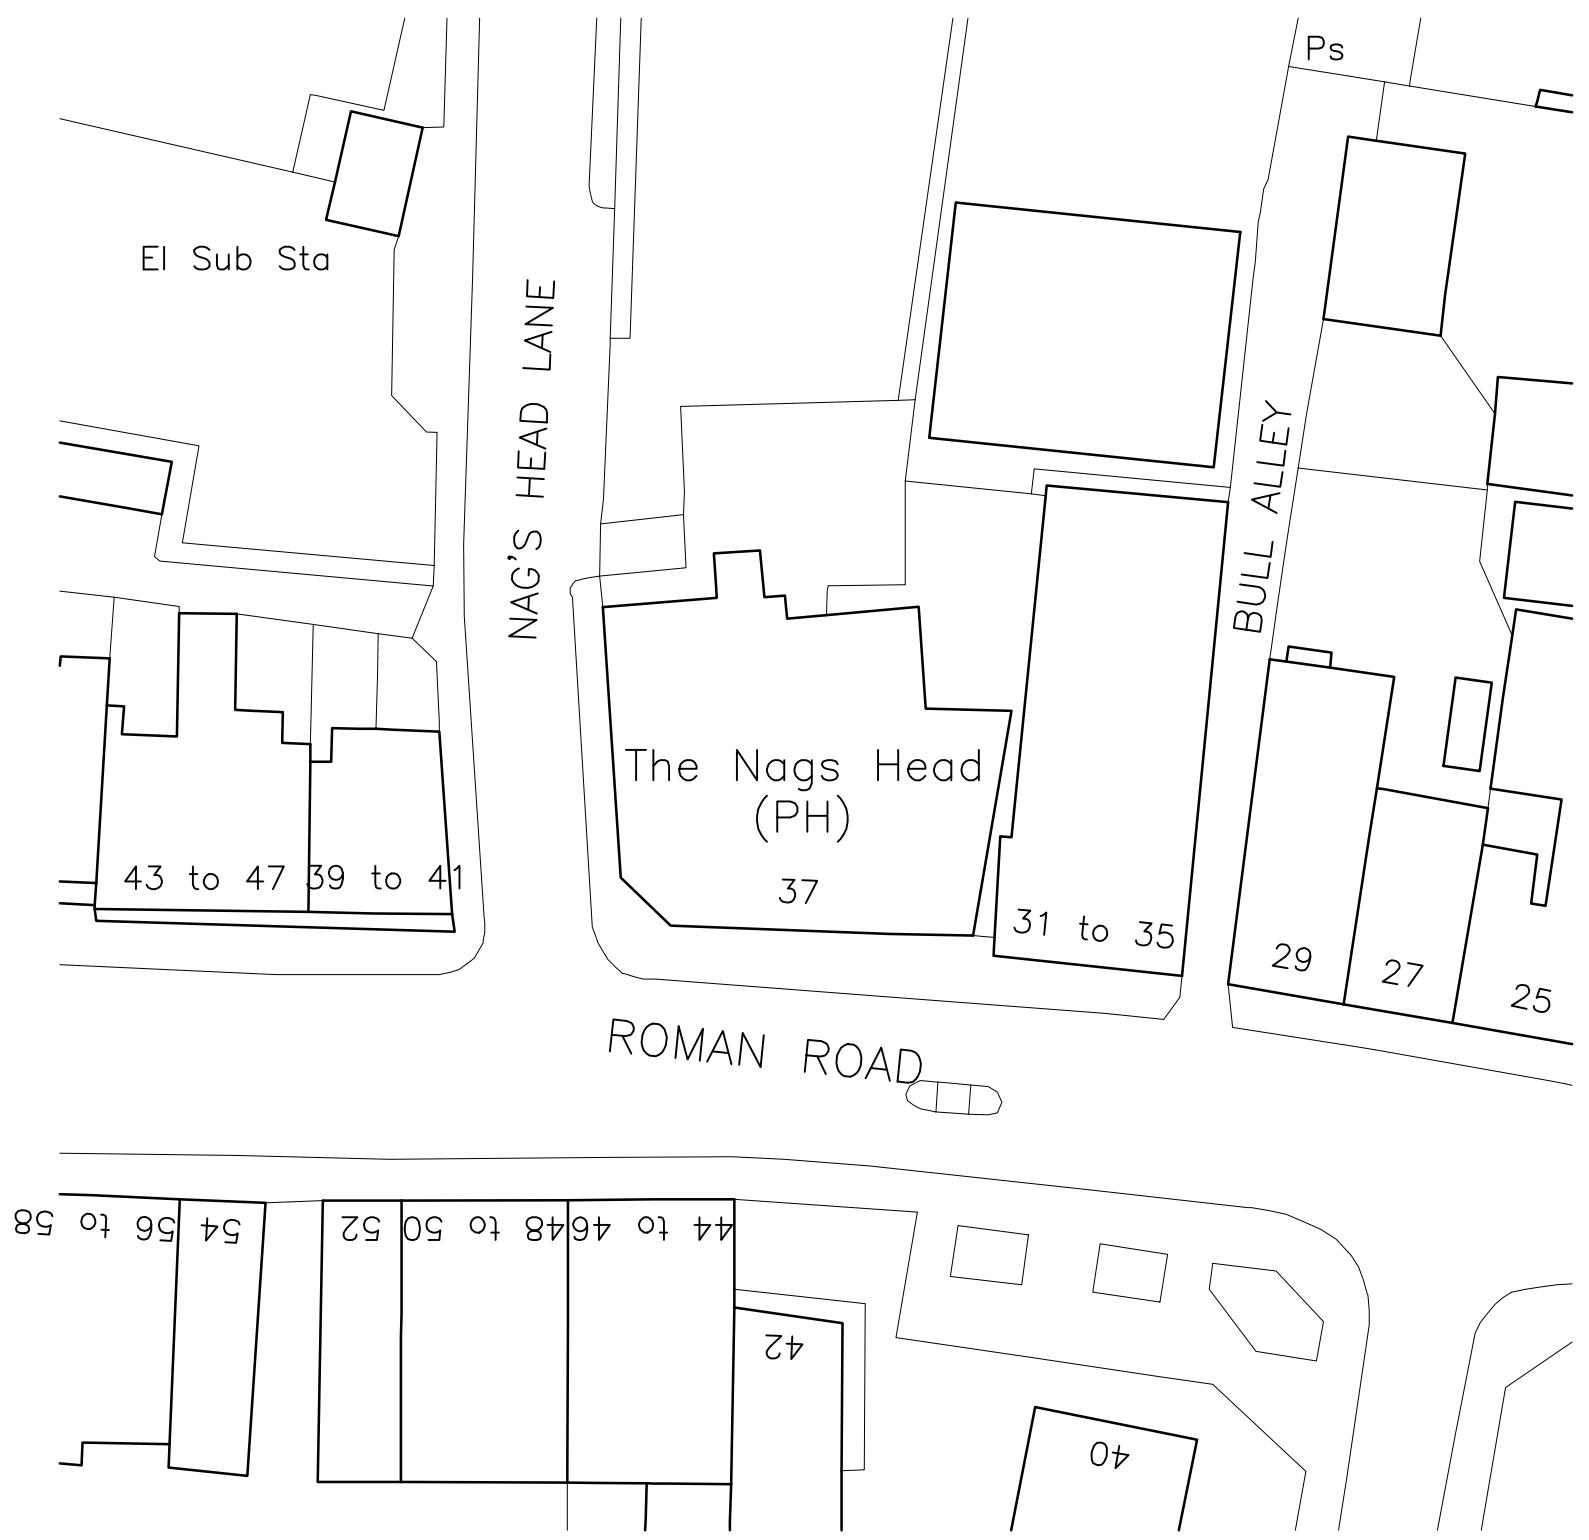

block plan 1/500
0   5   10   20

hello@blackdogdesign.co.uk | blackdogdesign.co.uk | 01279 354 842

Client
GREENE KING

Project Title
**NAGS HEAD
37 Welling High St
Welling DA16 1TR**

Drawing Title
**EXISTING
Block Plan**

Scale	Date	Drawn By
1/500 @ A3	Nov 23	

Project No.	Drawing No.	Revision
BKDG 199	BLOCK02	

copyright Blackdog 2020

Produced on 22 November 2023 from the Ordnance Survey National Geographic Database and incorporating surveyed revision available at this date.

This map shows the area bounded by 546741 175756,546841 175756,546841 175856,546741 175856,546741 175756

Crown copyright and database rights 2023 OS 100054135. Supplied by copla ltd trading as UKPlanningMaps.com a licensed Ordnance Survey partner (OS 100054135).

Data licence expires 22 November 2024. Unique plan reference: v1e//1029420/1387923