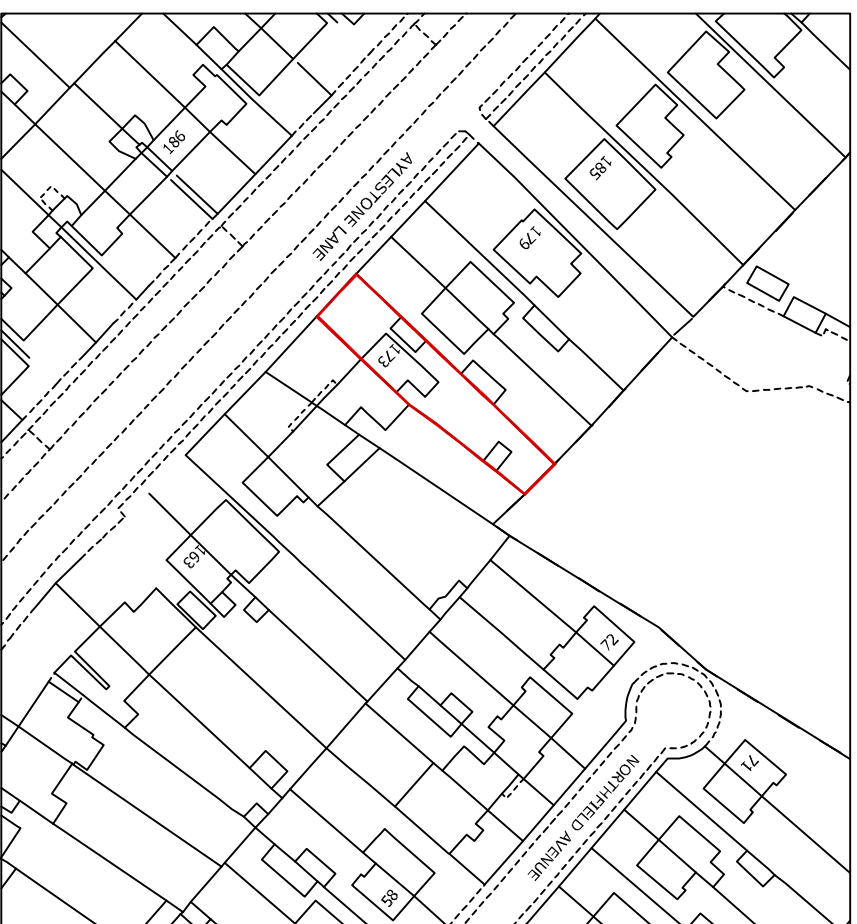

GENERAL NOTES

Do not scale from this drawing.

This drawing has been prepared solely for planning purpose only.

No.	Description	Date
A	First issue	05.11.2023

architecture
365

+447983399646
Architecture365Ltd
contact@architecture365.co.uk
www.architecture365.co.uk
20 Lymnouth Road
Leicester
LE5 1NA

Project

173 AYLESTONE LANE LE18 1BE

Drawing Title

LOCATTON PLAN

Drawing No.

PL173 A205

Rev

A

Scale @ A3

1:1250