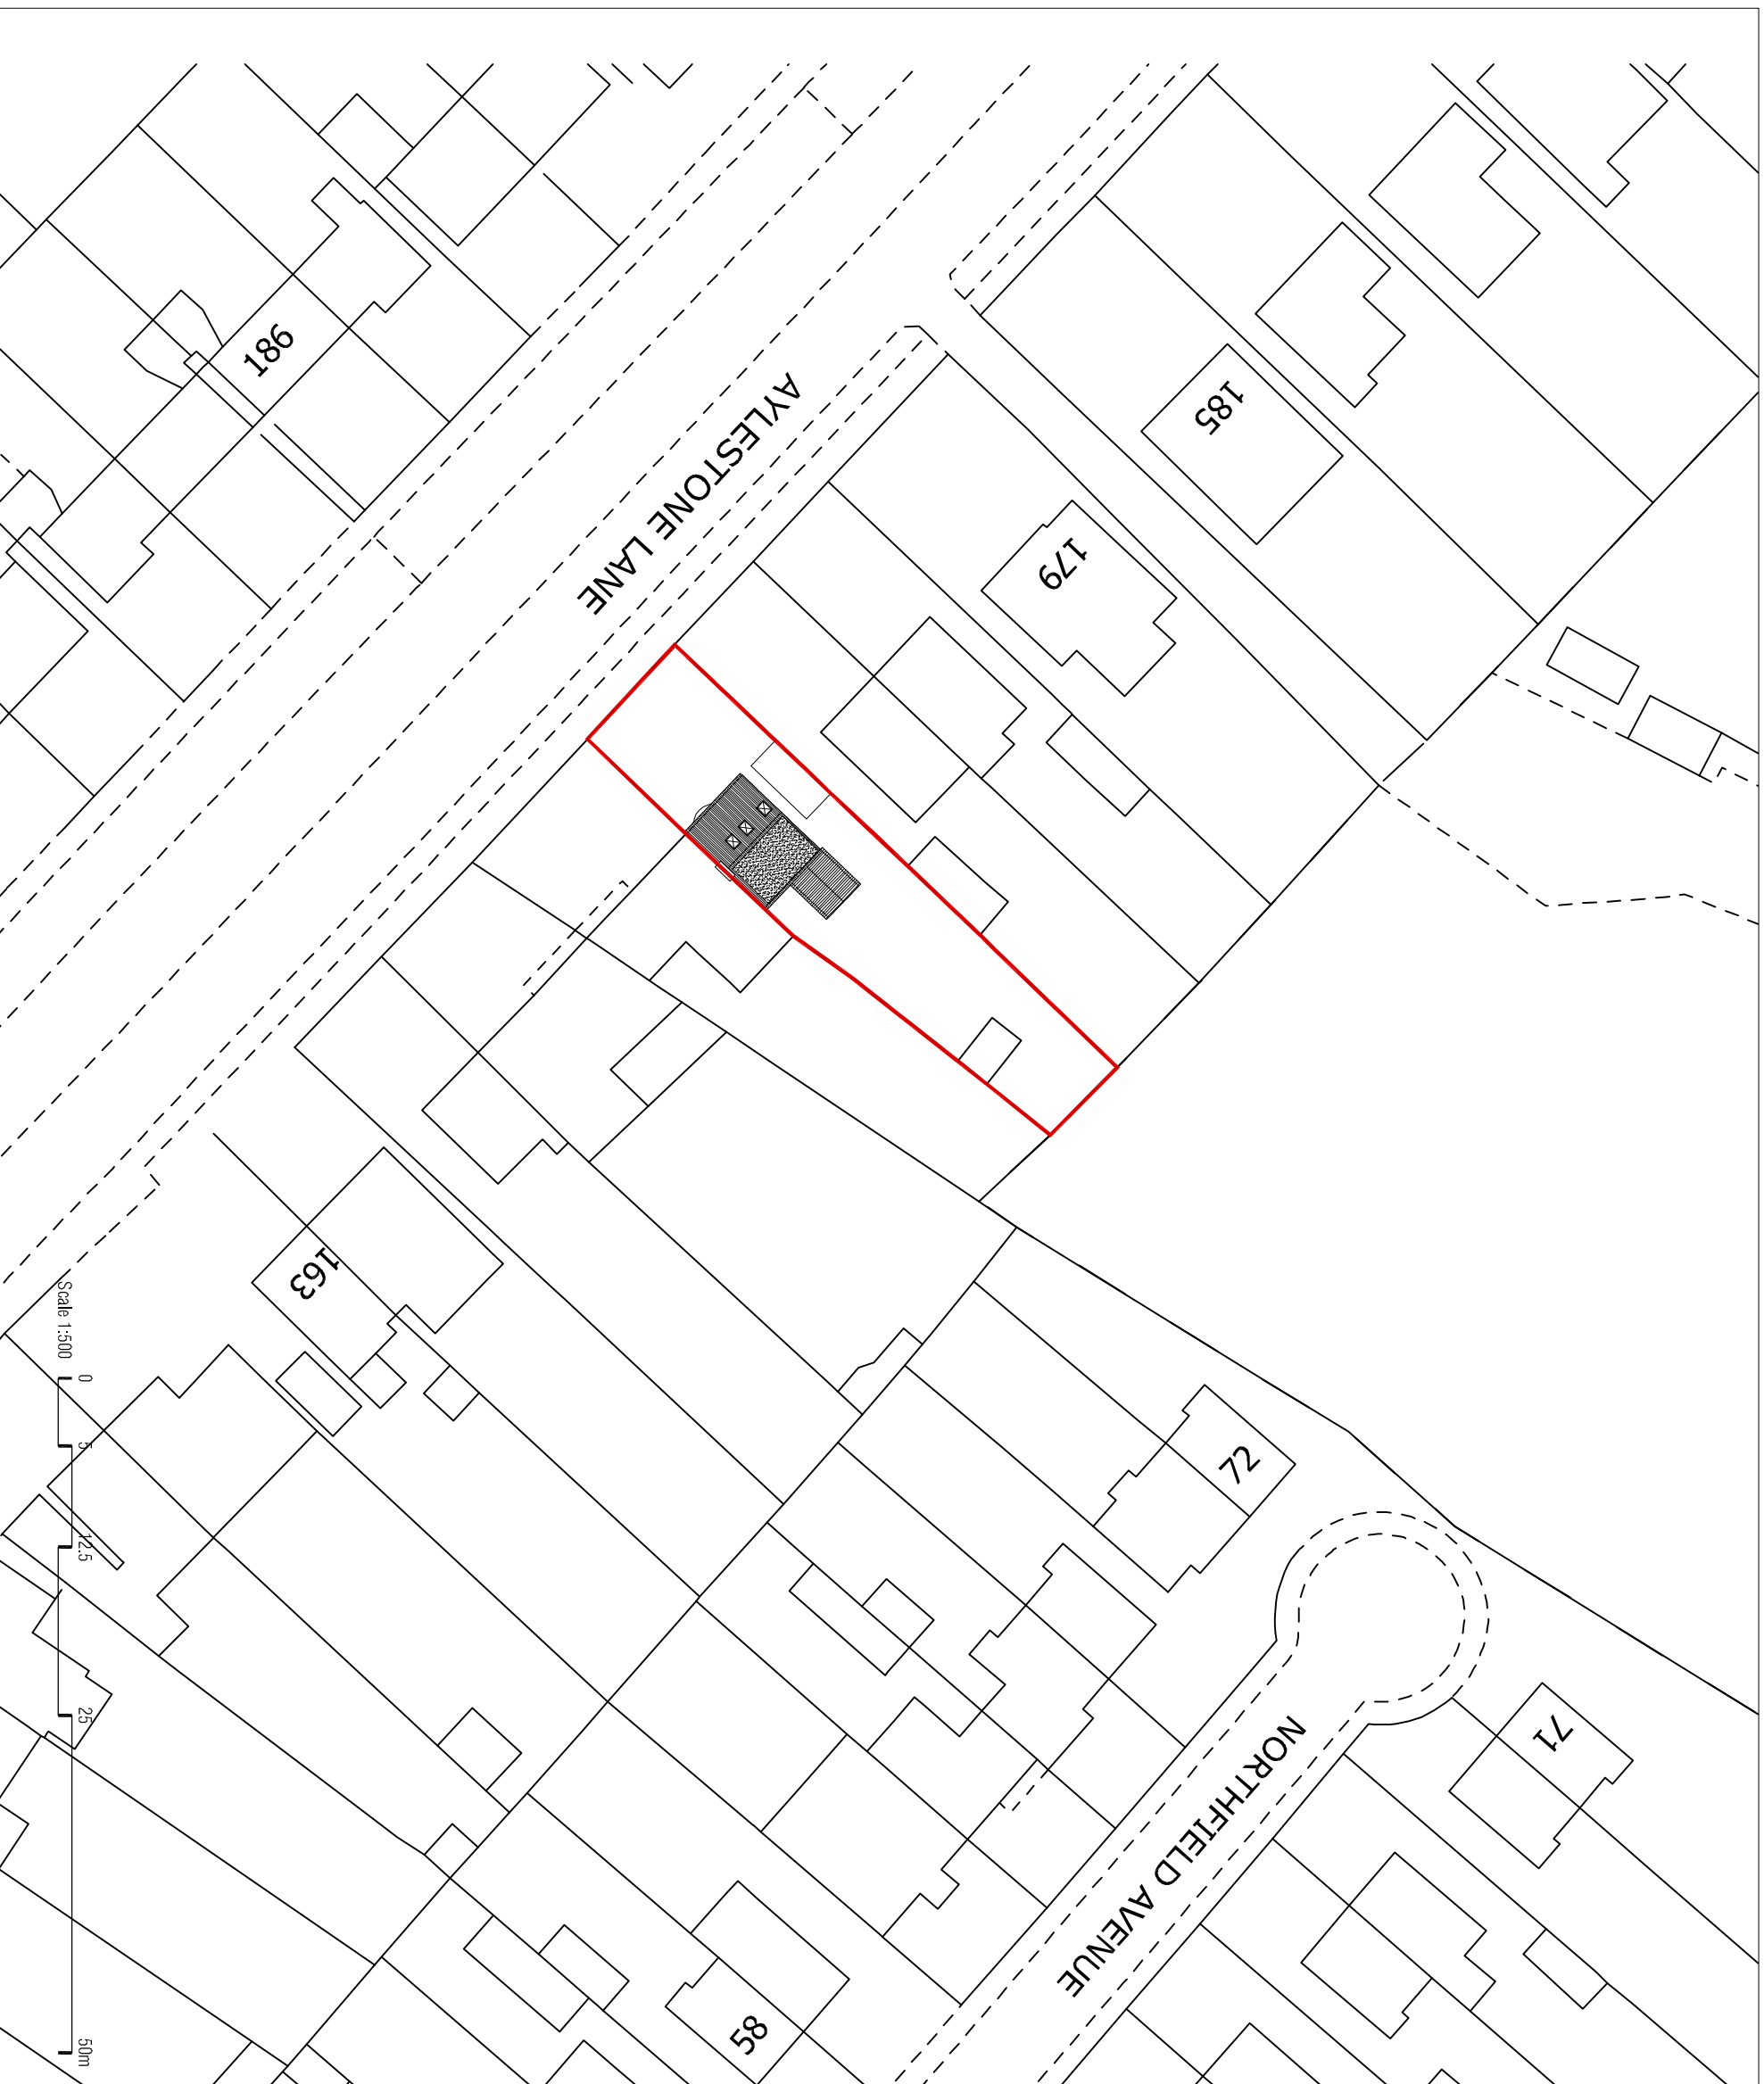

GENERAL NOTES
 Do not scale from this drawing.
 This drawing has been prepared solely
 for planning purpose only.

No.	Description	Date
A	First Issue	05.11.2023

architecture
365

+447983399646
 Architecture365 Ltd
 contact@architecture365.co.uk
 www.architecture365.co.uk
 20 Lymouth Road
 Leicester

LES INA
 Project

173 AYLESTONE LANE LE18 1BE

Drawing Title

BLOCK PLAN

Drawing No.

PL173 A204

Scale @ A3

1:500

Scale 1:500

0

2.5

2.5

25

50m