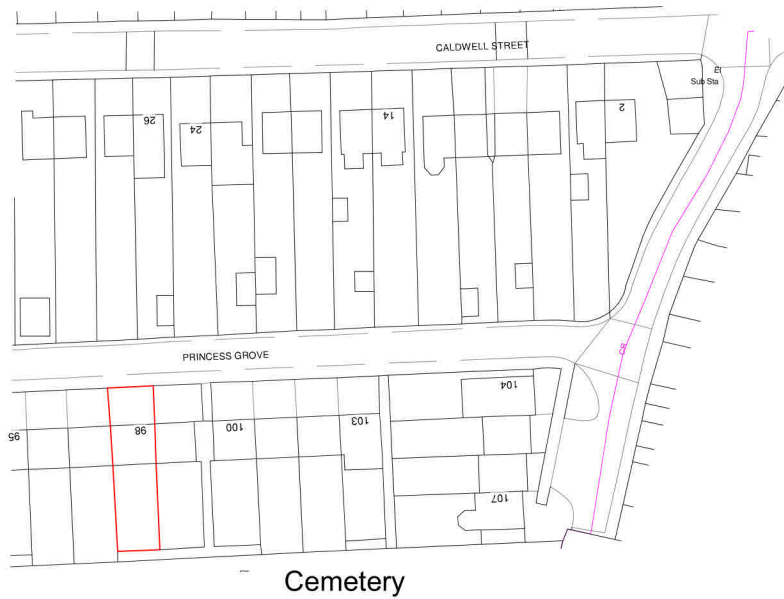

2 SCALE BAR . .  
1 : 1250

Mapping contents © Crown copyright and database rights 2023 Ordnance Survey 100035207

1 LOCATION PLAN  
1 : 1250

ADDRESS 98 PRINCESS GROVE, WEST  
BROMWICH B71 2DS

David Jones (BSc Hons) C Build E MCABE  
Chartered Building Engineer  
www.djbuildingdesign.co.uk  
e-ma [REDACTED]

SHEET LOCATION PLAN I

Scale (@ A4)	1 : 1250	REV
DRAWING NUMBER	Date	
DJD/2324/3	24/11/2023	11:23:42