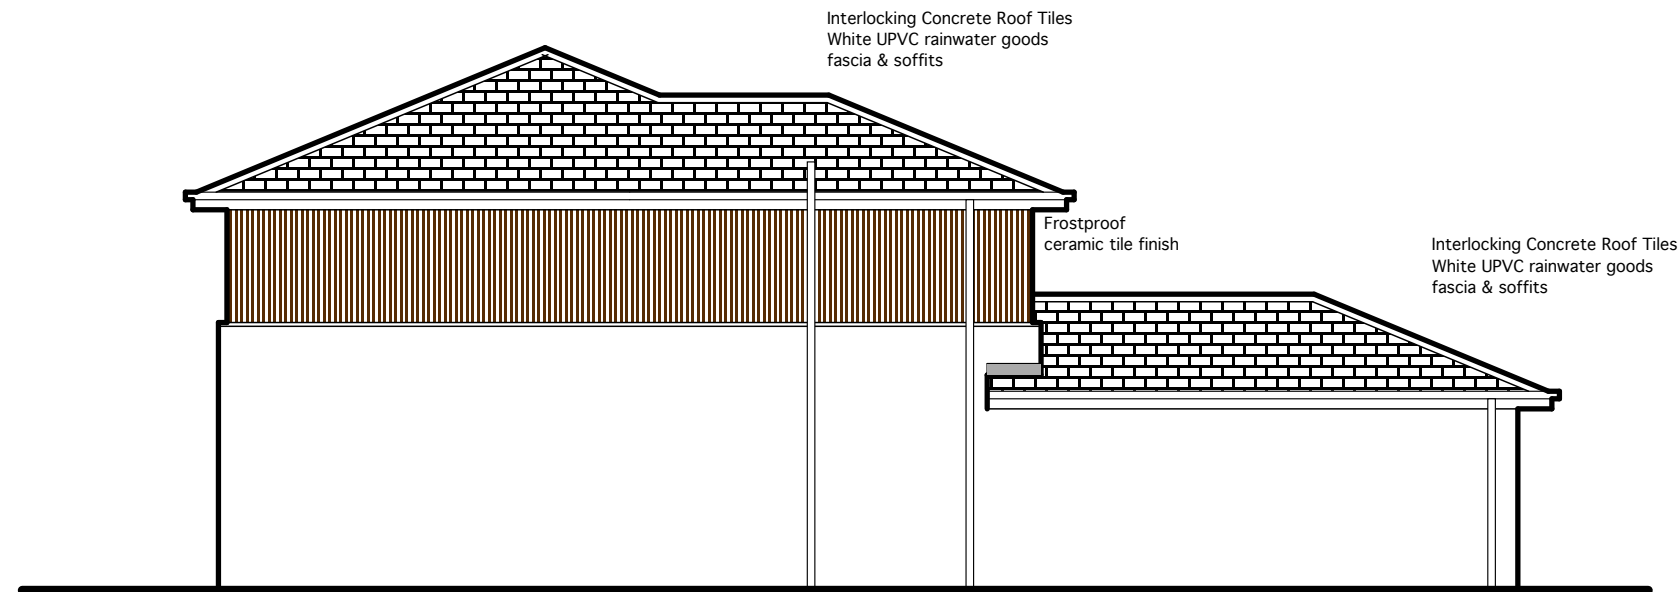

Front Elevation

Right Elevation

Left Elevation

Rear Elevation

The Wright Business Centre  
1 Lonmay Road  
GLASGOW  
G33 4EL

tel. 0141 762 2000  
fax. 0141 762 2001

design@padrino.co.uk  
www.padrino.co.uk

DRAWING Elevations	PROJECT 44 John Street Blantyre G72 0JF	CLIENT Robson Turner	DATE Nov 2023	DRAWN DN	SCALE 1:100 @ A3
			JOB No. 2341	DRAWING No. 09	REVISION