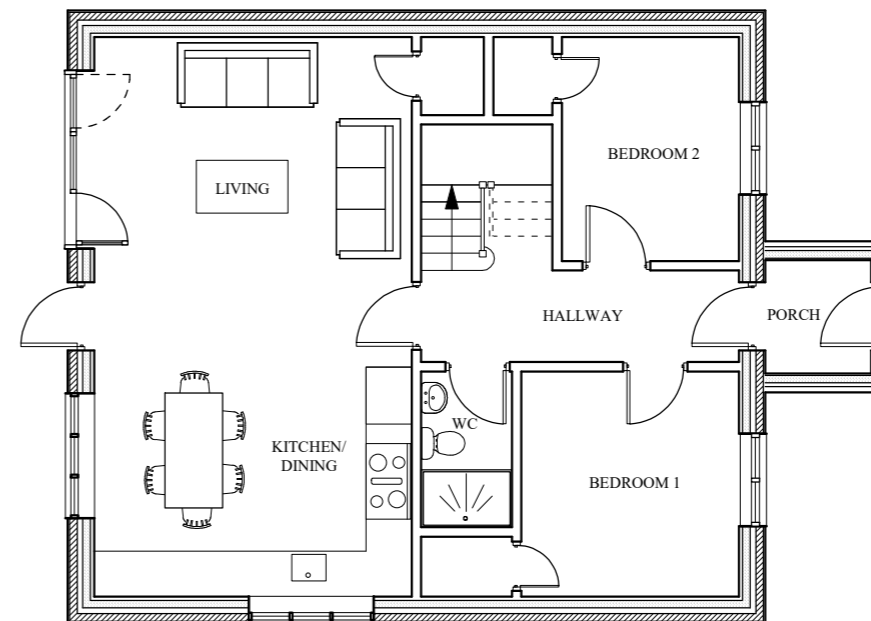

FIRST FLOOR PLAN

GROUND FLOOR PLAN

Scale in Metres

Rev:	Date:	Revision:
Bennetts		
(East Anglia) LLP		
Chartered Surveyors Architect		
20 Theatre Street, Woodbridge IP12 4NE Telephone: (01394) 386570 www.bennettsco.uk		
Project: NEW DWELLING, 8 MACKENZIE PLACE, COCKFIELD		
Dwg Title: PROPOSED PLANS		
Date: Dec 2023	Scale: 1:100@A3	Dwg No: NMA-02 Rev: