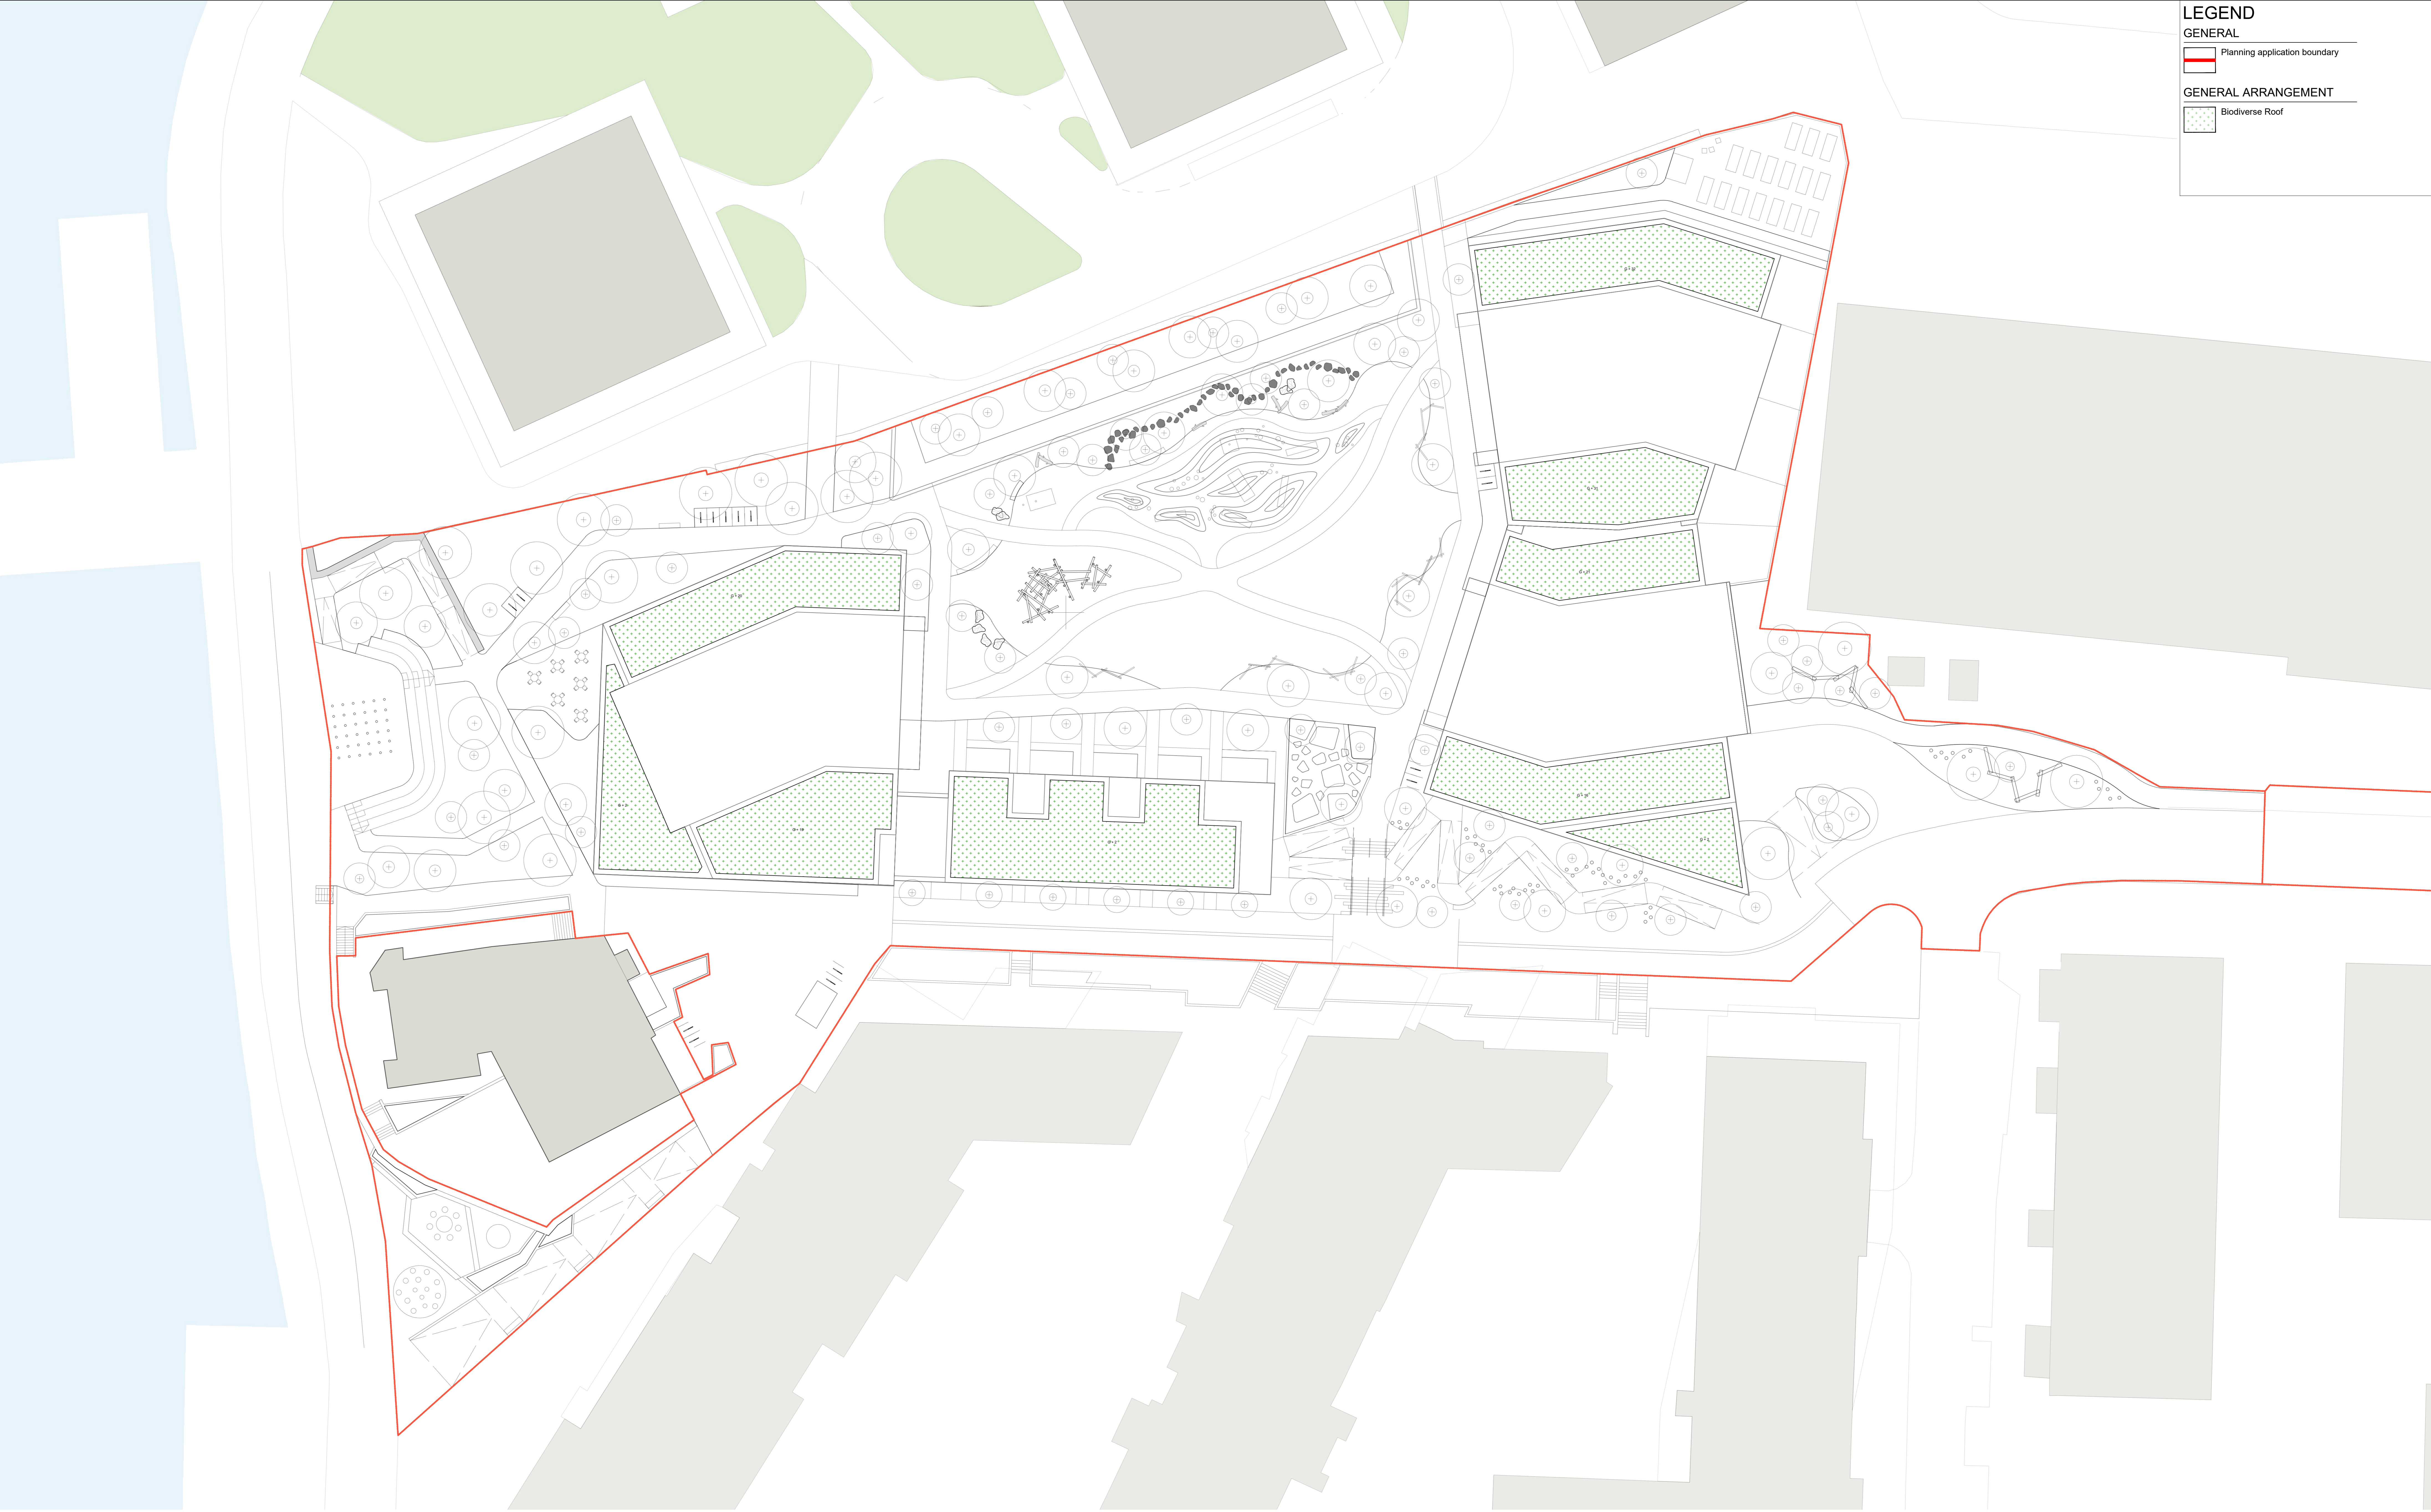

LEGEND

GENERAL

Planning application boundary

GENERAL ARRANGEMENT

Biodiverse Roof

Rev	Date	Description	By	CHK
PS1	17/11/23	GR241	YL	RS
PS2	25/11/23	PLANNING	YL	RS

Rev	Date	Description	By	CHK

Project	Enderby Place
Client	Maritime View Ltd
Drawing title	Landscape General Arrangement Plan
	Roof Plan

Drawing status	Planning	Drawn by	YL
Date	24/10/2023	Checked by	RS
Drawing number	8416-PL-X-GA-101	Rev	P02
		Scale	1:200 @ AD

SPACEHUB