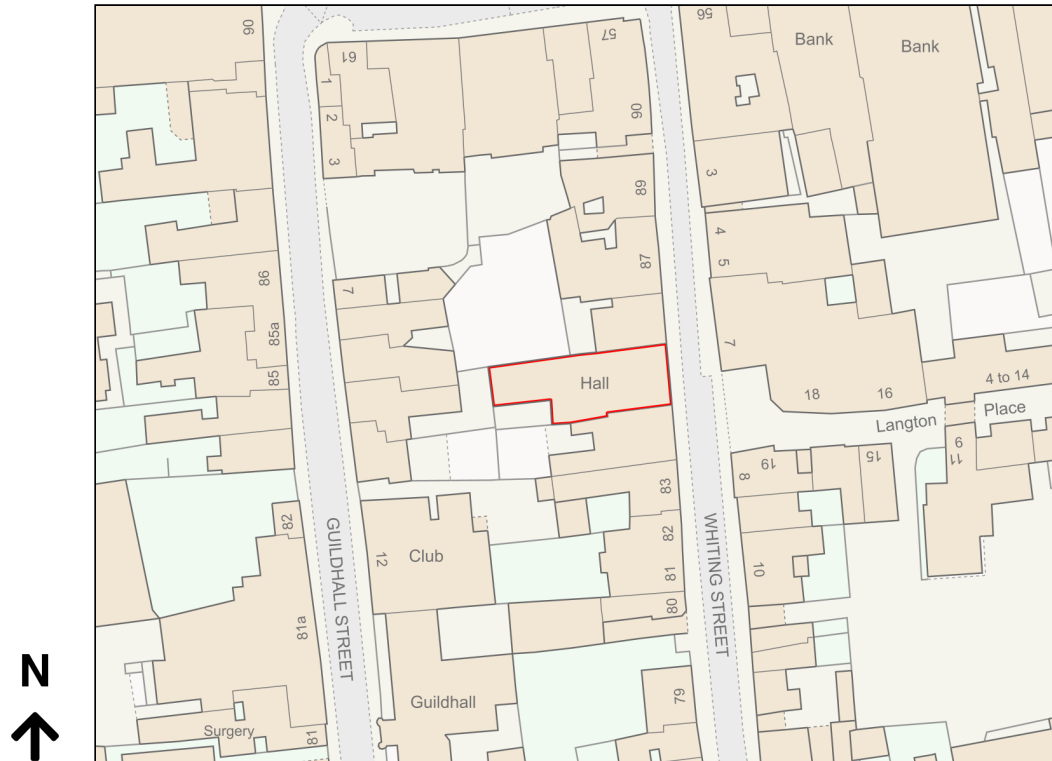

Location Plan

Site Address: The Oddfellows, 85, Whiting Street, Bury St Edmunds, IP33 1NX

Date Produced: 06-Dec-2023

Scale: 1:1250 @A4

Planning Portal Reference: PP-12642905v1