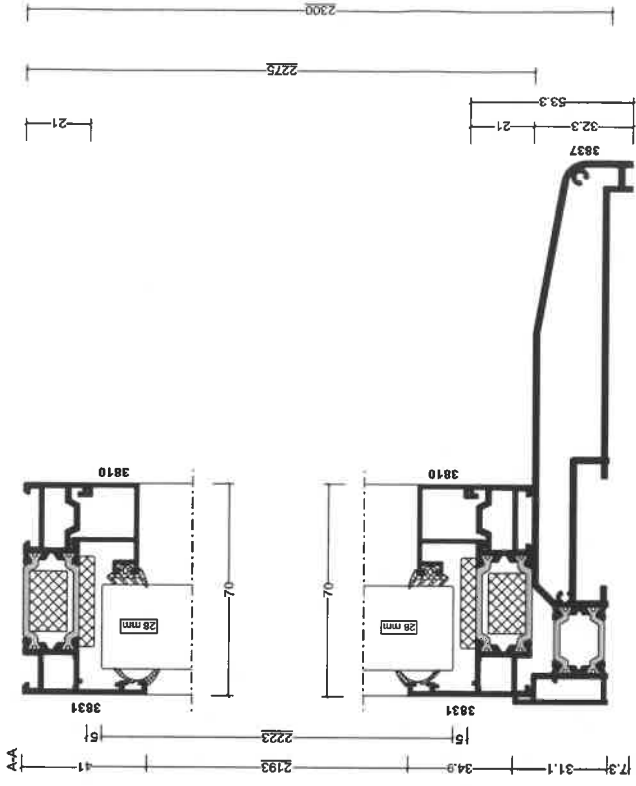

Elevation of upper storey large barn door screen showing fixed lights

1120

1069

1111

3300

Vertical section of upper storey large barn door screens showing fixed lights

Horizontal section of upper storey large barn door screens showing fixed lights

Elevation of lower section of large barn door screen showing opening flush casement doors

Vertical section through large barn door screen showing opening flush casement doors

Horizontal section through large barn door screen showing opening flush casement doors