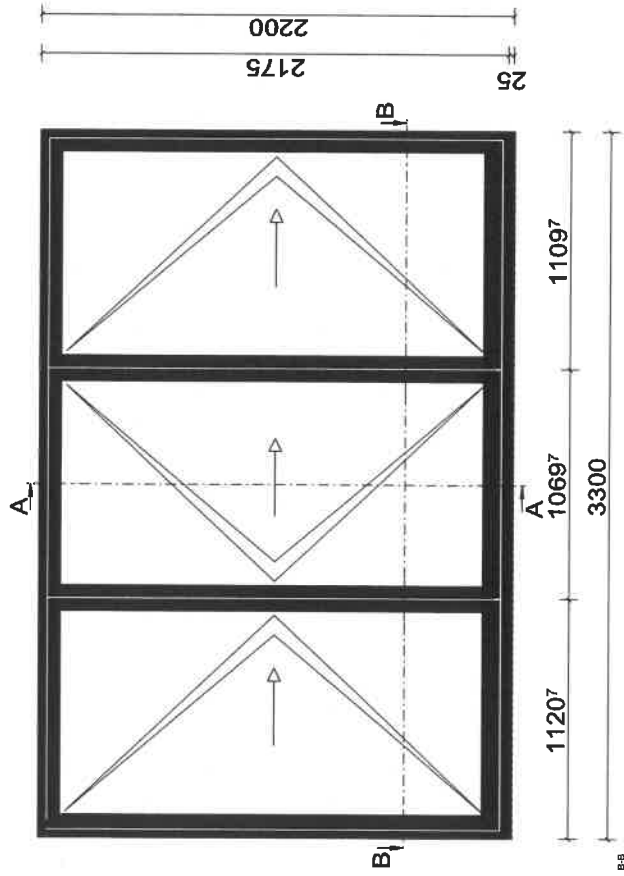

Elevation of upper storey large barn door screen showing fixed lights

1120

1069

1111

3300

Vertical section of upper storey large barn door screens showing fixed lights

Horizontal section of upper storey large barn door screens showing fixed lights

Elevation of lower section of large barn door screen showing opening flush casement doors

Vertical section through large barn door screen showing opening flush casement doors

Horizontal section through large barn door screen showing opening flush casement doors