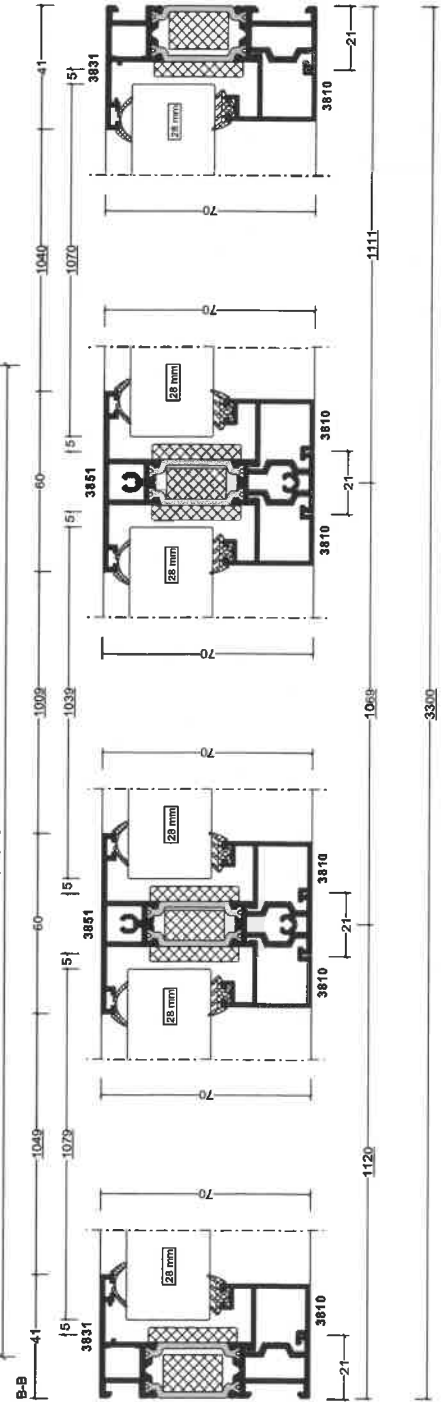

Elevation of upper storey large barn door screen showing fixed lights

1120

1069

1111

3300

Vertical section of upper storey large barn door screens showing fixed lights

Horizontal section of upper storey large barn door screens showing fixed lights

Elevation of lower section of large barn door screen showing opening flush casement doors

Vertical section through large barn door screen showing opening flush casement doors

Horizontal section through large barn door screen showing opening flush casement doors