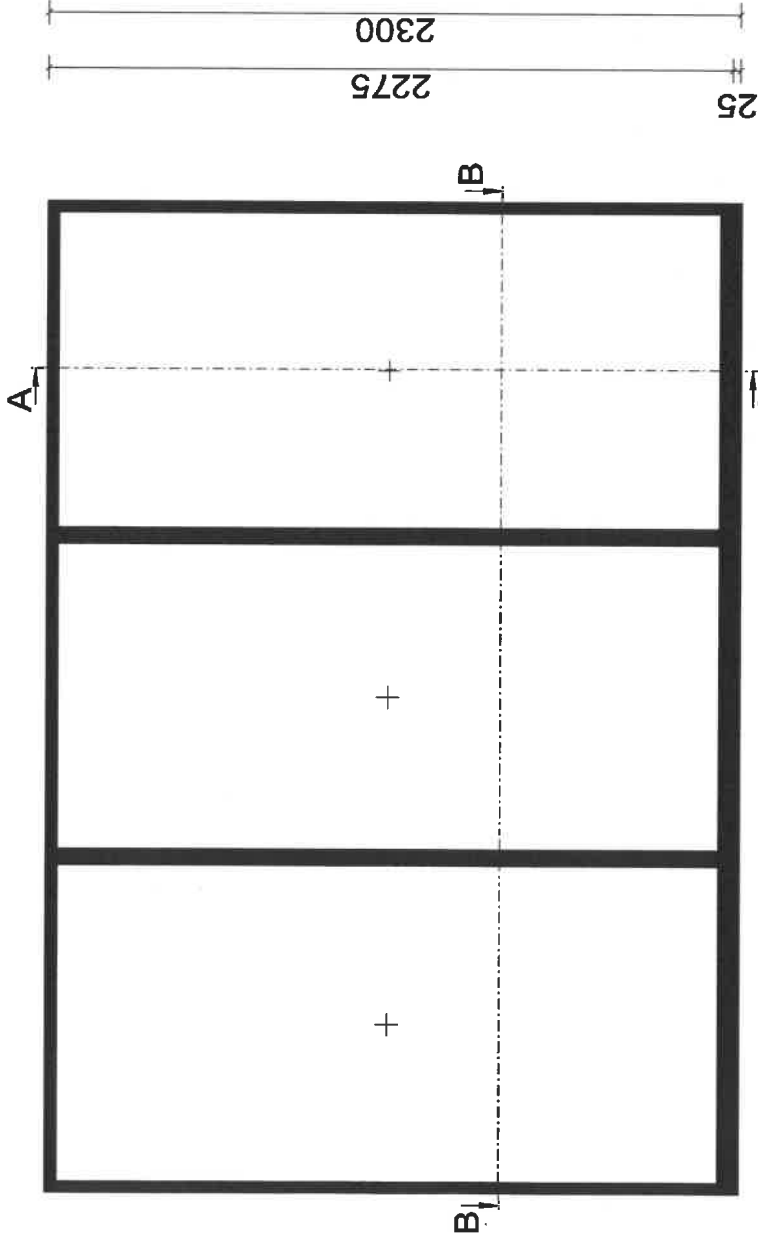

Elevation of upper storey large barn door screen showing fixed lights

1120

1069

1111

3300

Vertical section of upper storey large barn door screens showing fixed lights

Horizontal section of upper storey large barn door screens showing fixed lights

Elevation of lower section of large barn door screen showing opening flush casement doors

Vertical section through large barn door screen showing opening flush casement doors

Horizontal section through large barn door screen showing opening flush casement doors