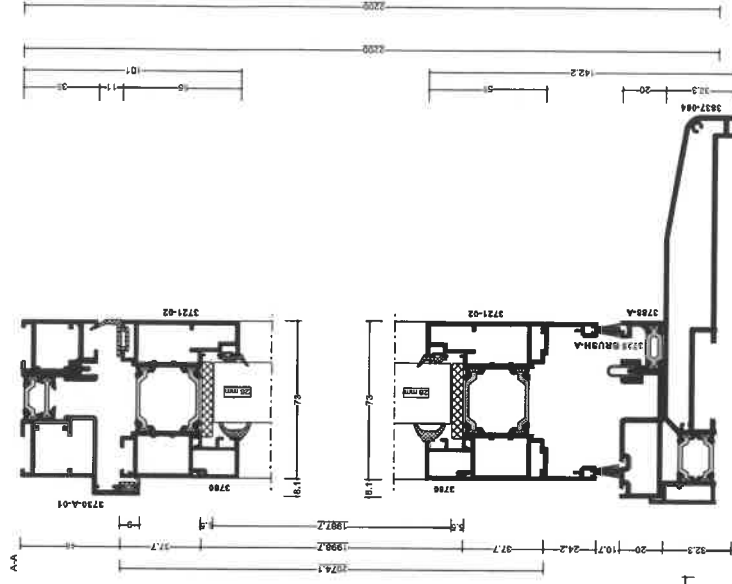

Elevation of upper storey large barn door screen showing fixed lights

1120

1069

1111

3300

Vertical section of upper storey large barn door screens showing fixed lights

Horizontal section of upper storey large barn door screens showing fixed lights

Elevation of lower section of large barn door screen showing opening flush casement doors

Vertical section through large barn door screen showing opening flush casement doors

Horizontal section through large barn door screen showing opening flush casement doors