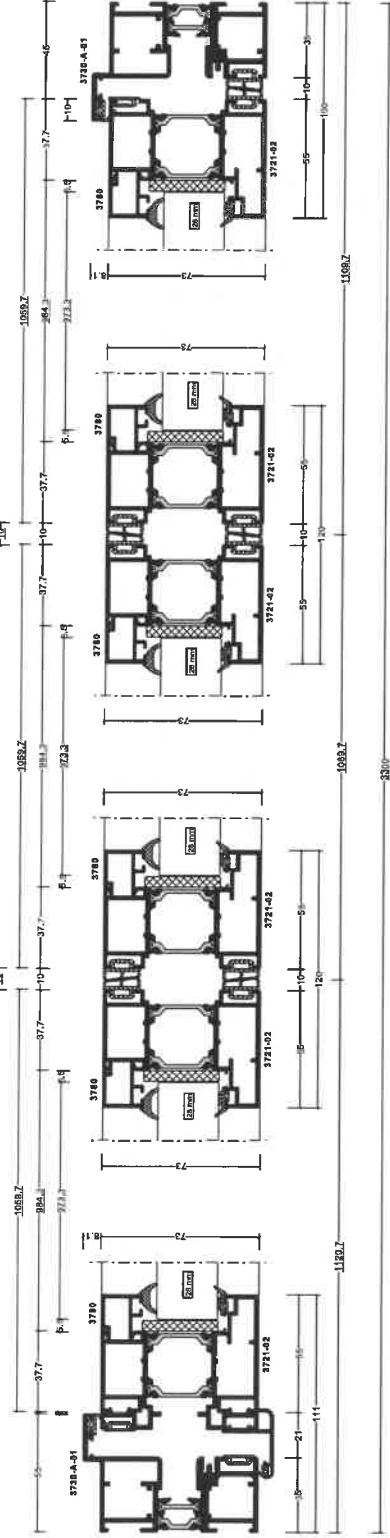

Elevation of upper storey large barn door screen showing fixed lights

1120

1069

1111

3300

Vertical section of upper storey large barn door screens showing fixed lights

Horizontal section of upper storey large barn door screens showing fixed lights

Elevation of lower section of large barn door screen showing opening flush casement doors

Vertical section through large barn door screen showing opening flush casement doors

Horizontal section through large barn door screen showing opening flush casement doors