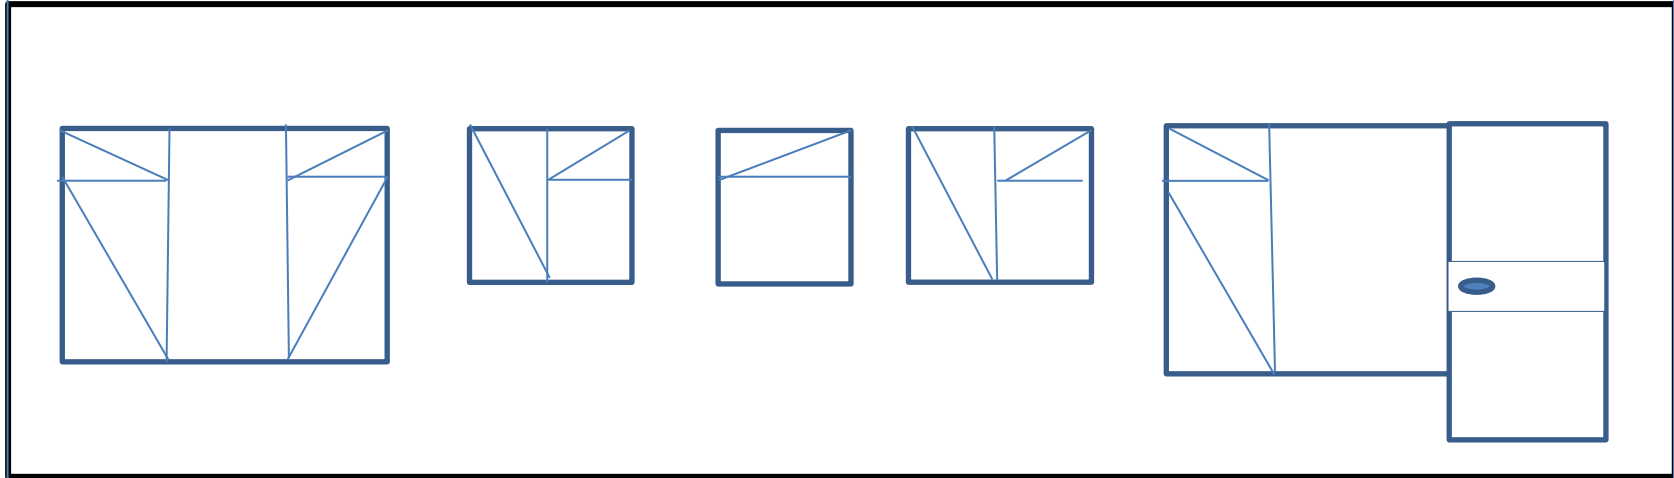

Window configuration and plan for 29 Richmond Court

11 metres

Key
2 cms = 1 metre
1:50 scale