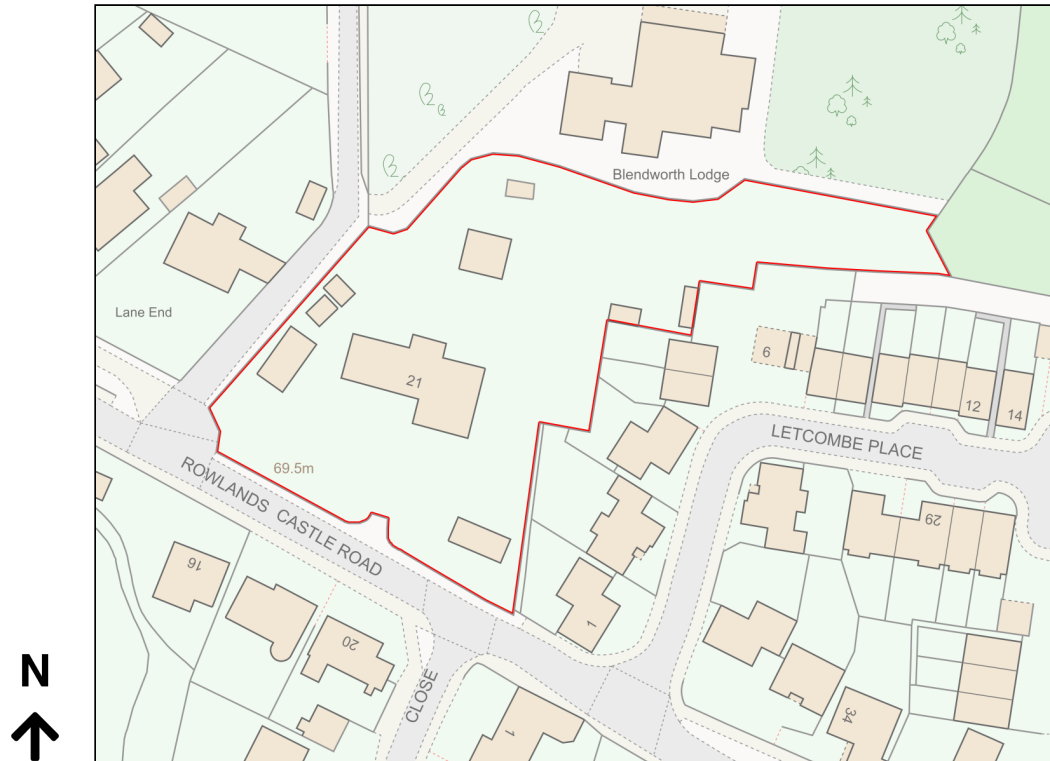

Location Plan

Site Address: 21, Rowlands Castle Road, Horndean, Waterlooville, PO8 0DF

Date Produced: 23-Nov-2023

Scale: 1:1250 @A4

Planning Portal Reference: PP-12623038v1