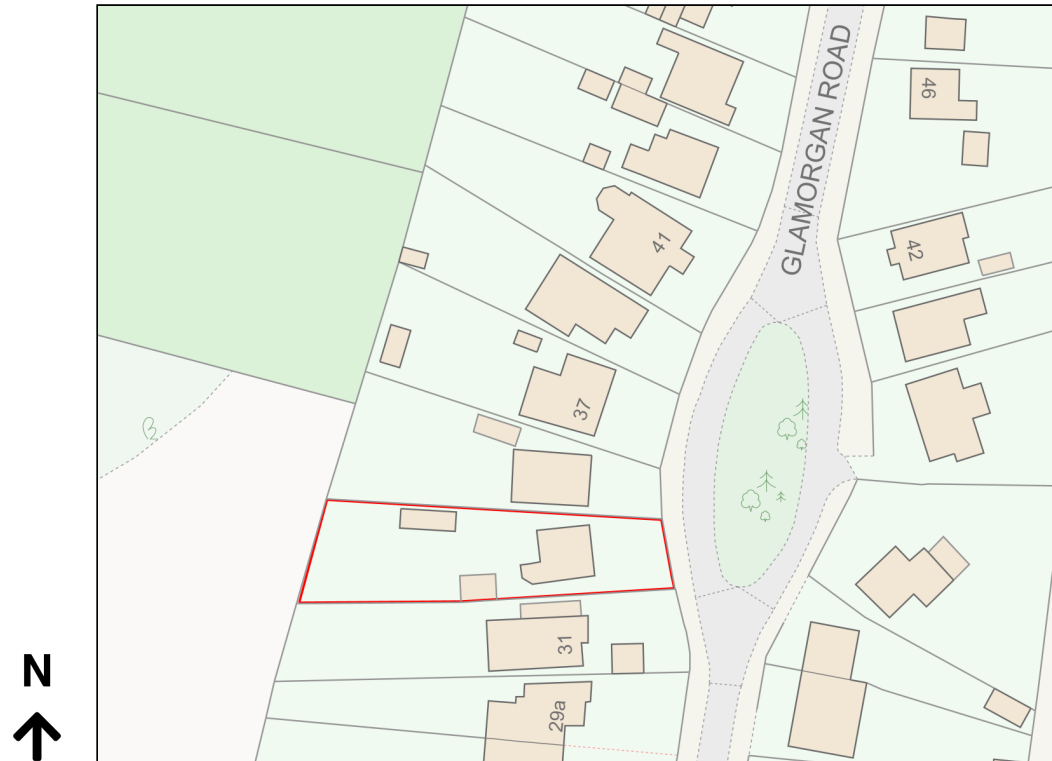

Location Plan

Site Address: 33, Glamorgan Road, Catherington, Waterloooville, PO8 0TS

Date Produced: 05-Dec-2023

Scale: 1:1250 @A4

Planning Portal Reference: PP-12646430v1