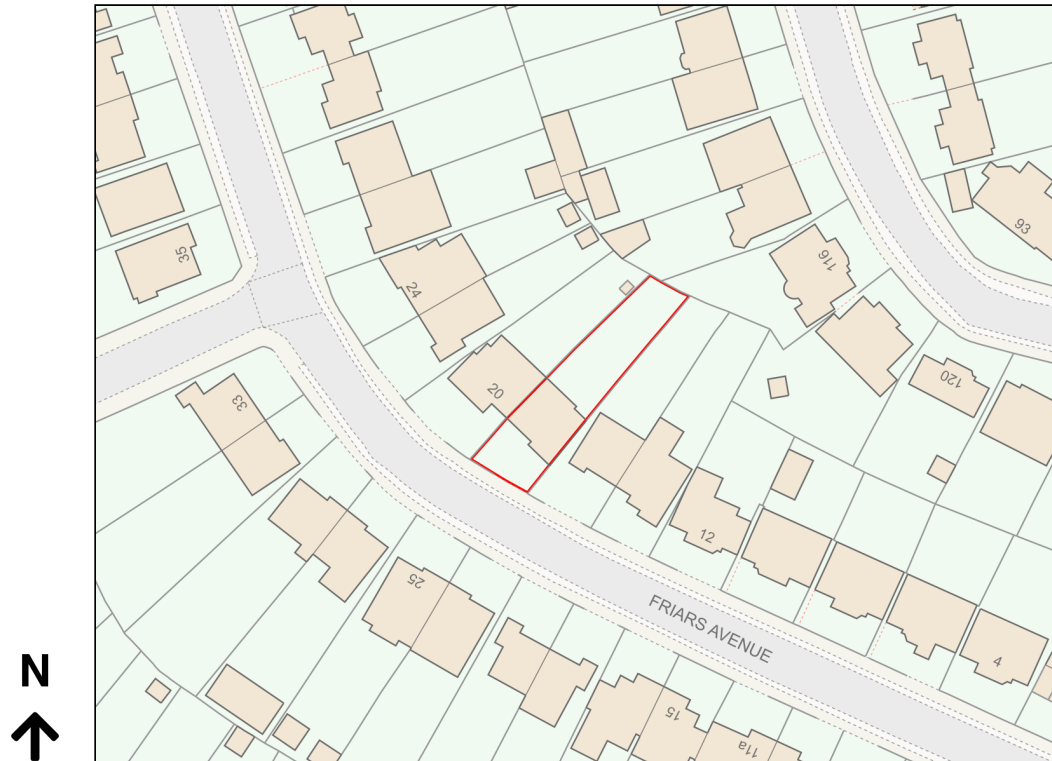

Location Plan

Site Address: 22, Friars Avenue, Whetstone, London, N20 0XH

Date Produced: 04-Dec-2023

Scale: 1:1250 @A4

Planning Portal Reference: PP-12615528v1