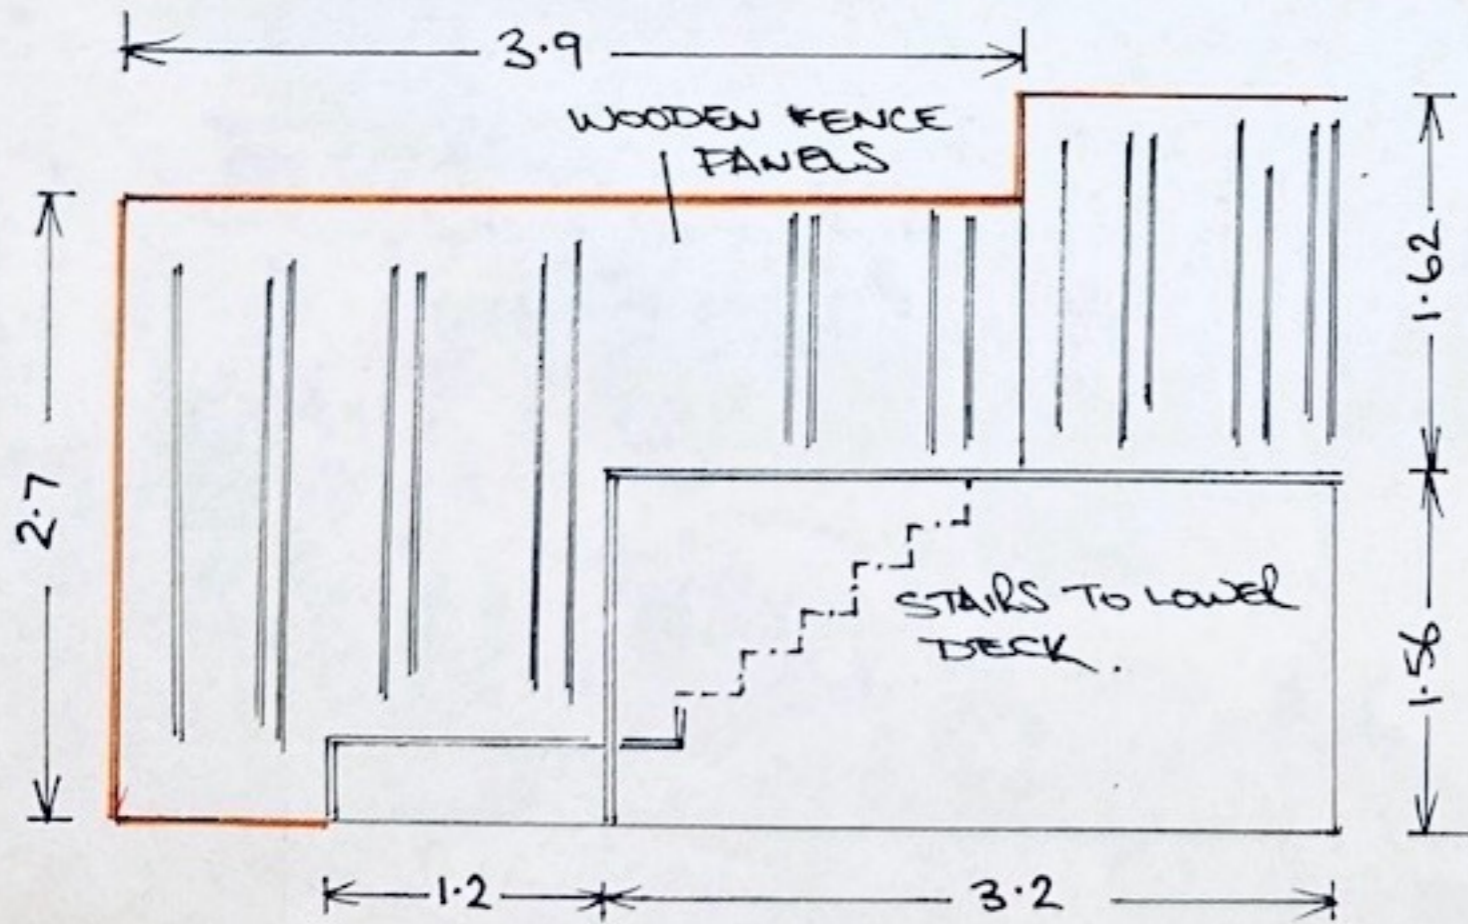

22 Friars Avenue, Whetstone. London N20 0XH

■ MIRRORS THE NEIGHBOUR'S FENCE

OLD LAYOUT

NEW LAYOUT

SCALE 1:50