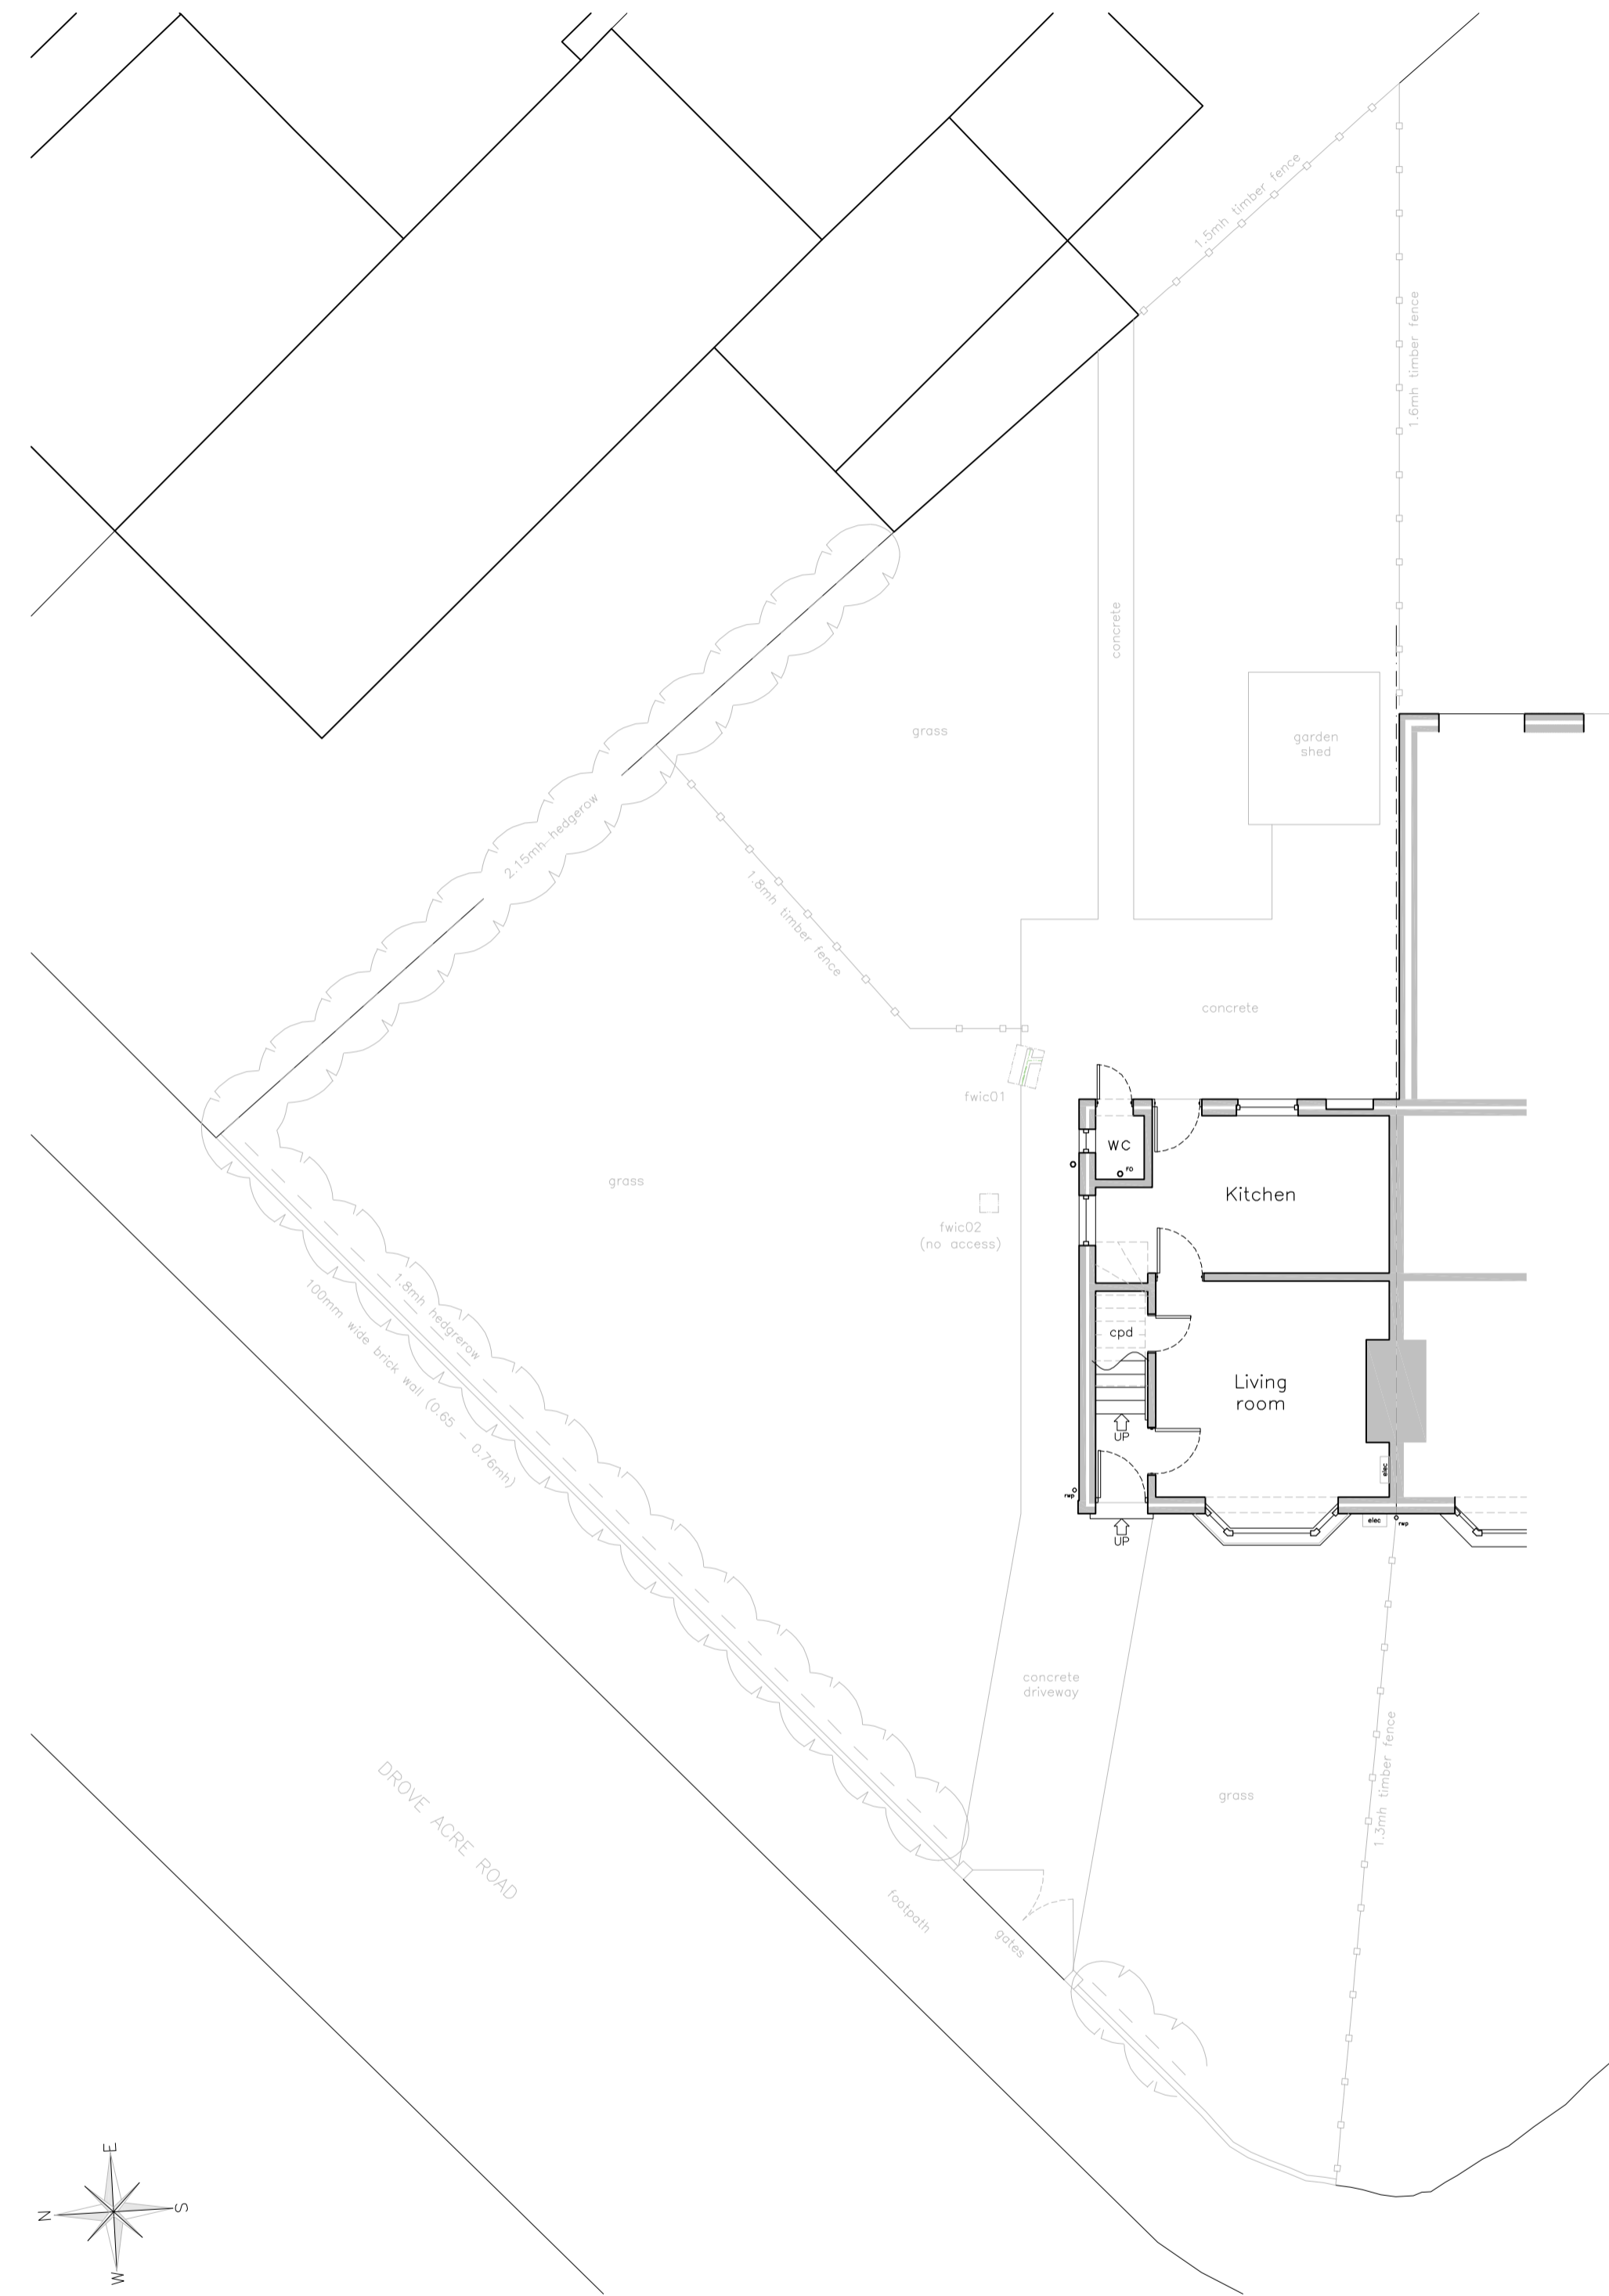

EXISTING SITE PLAN
 Scale 1:100

PROPOSED SITE PLAN
 Scale 1:100

site address
 11 Drove Acre Rd,
 Oxford,
 OX4 3DF

CLEAR IDEA
 DESIGN

e: joey@clearideadesign.com

drawing title
 EXISTING & PROPOSED SITE PLANS

drwg no 121_221p01
 scale 1:100
 date NOV 2023

STATUS

PRELIMINARY PROPOSED 01