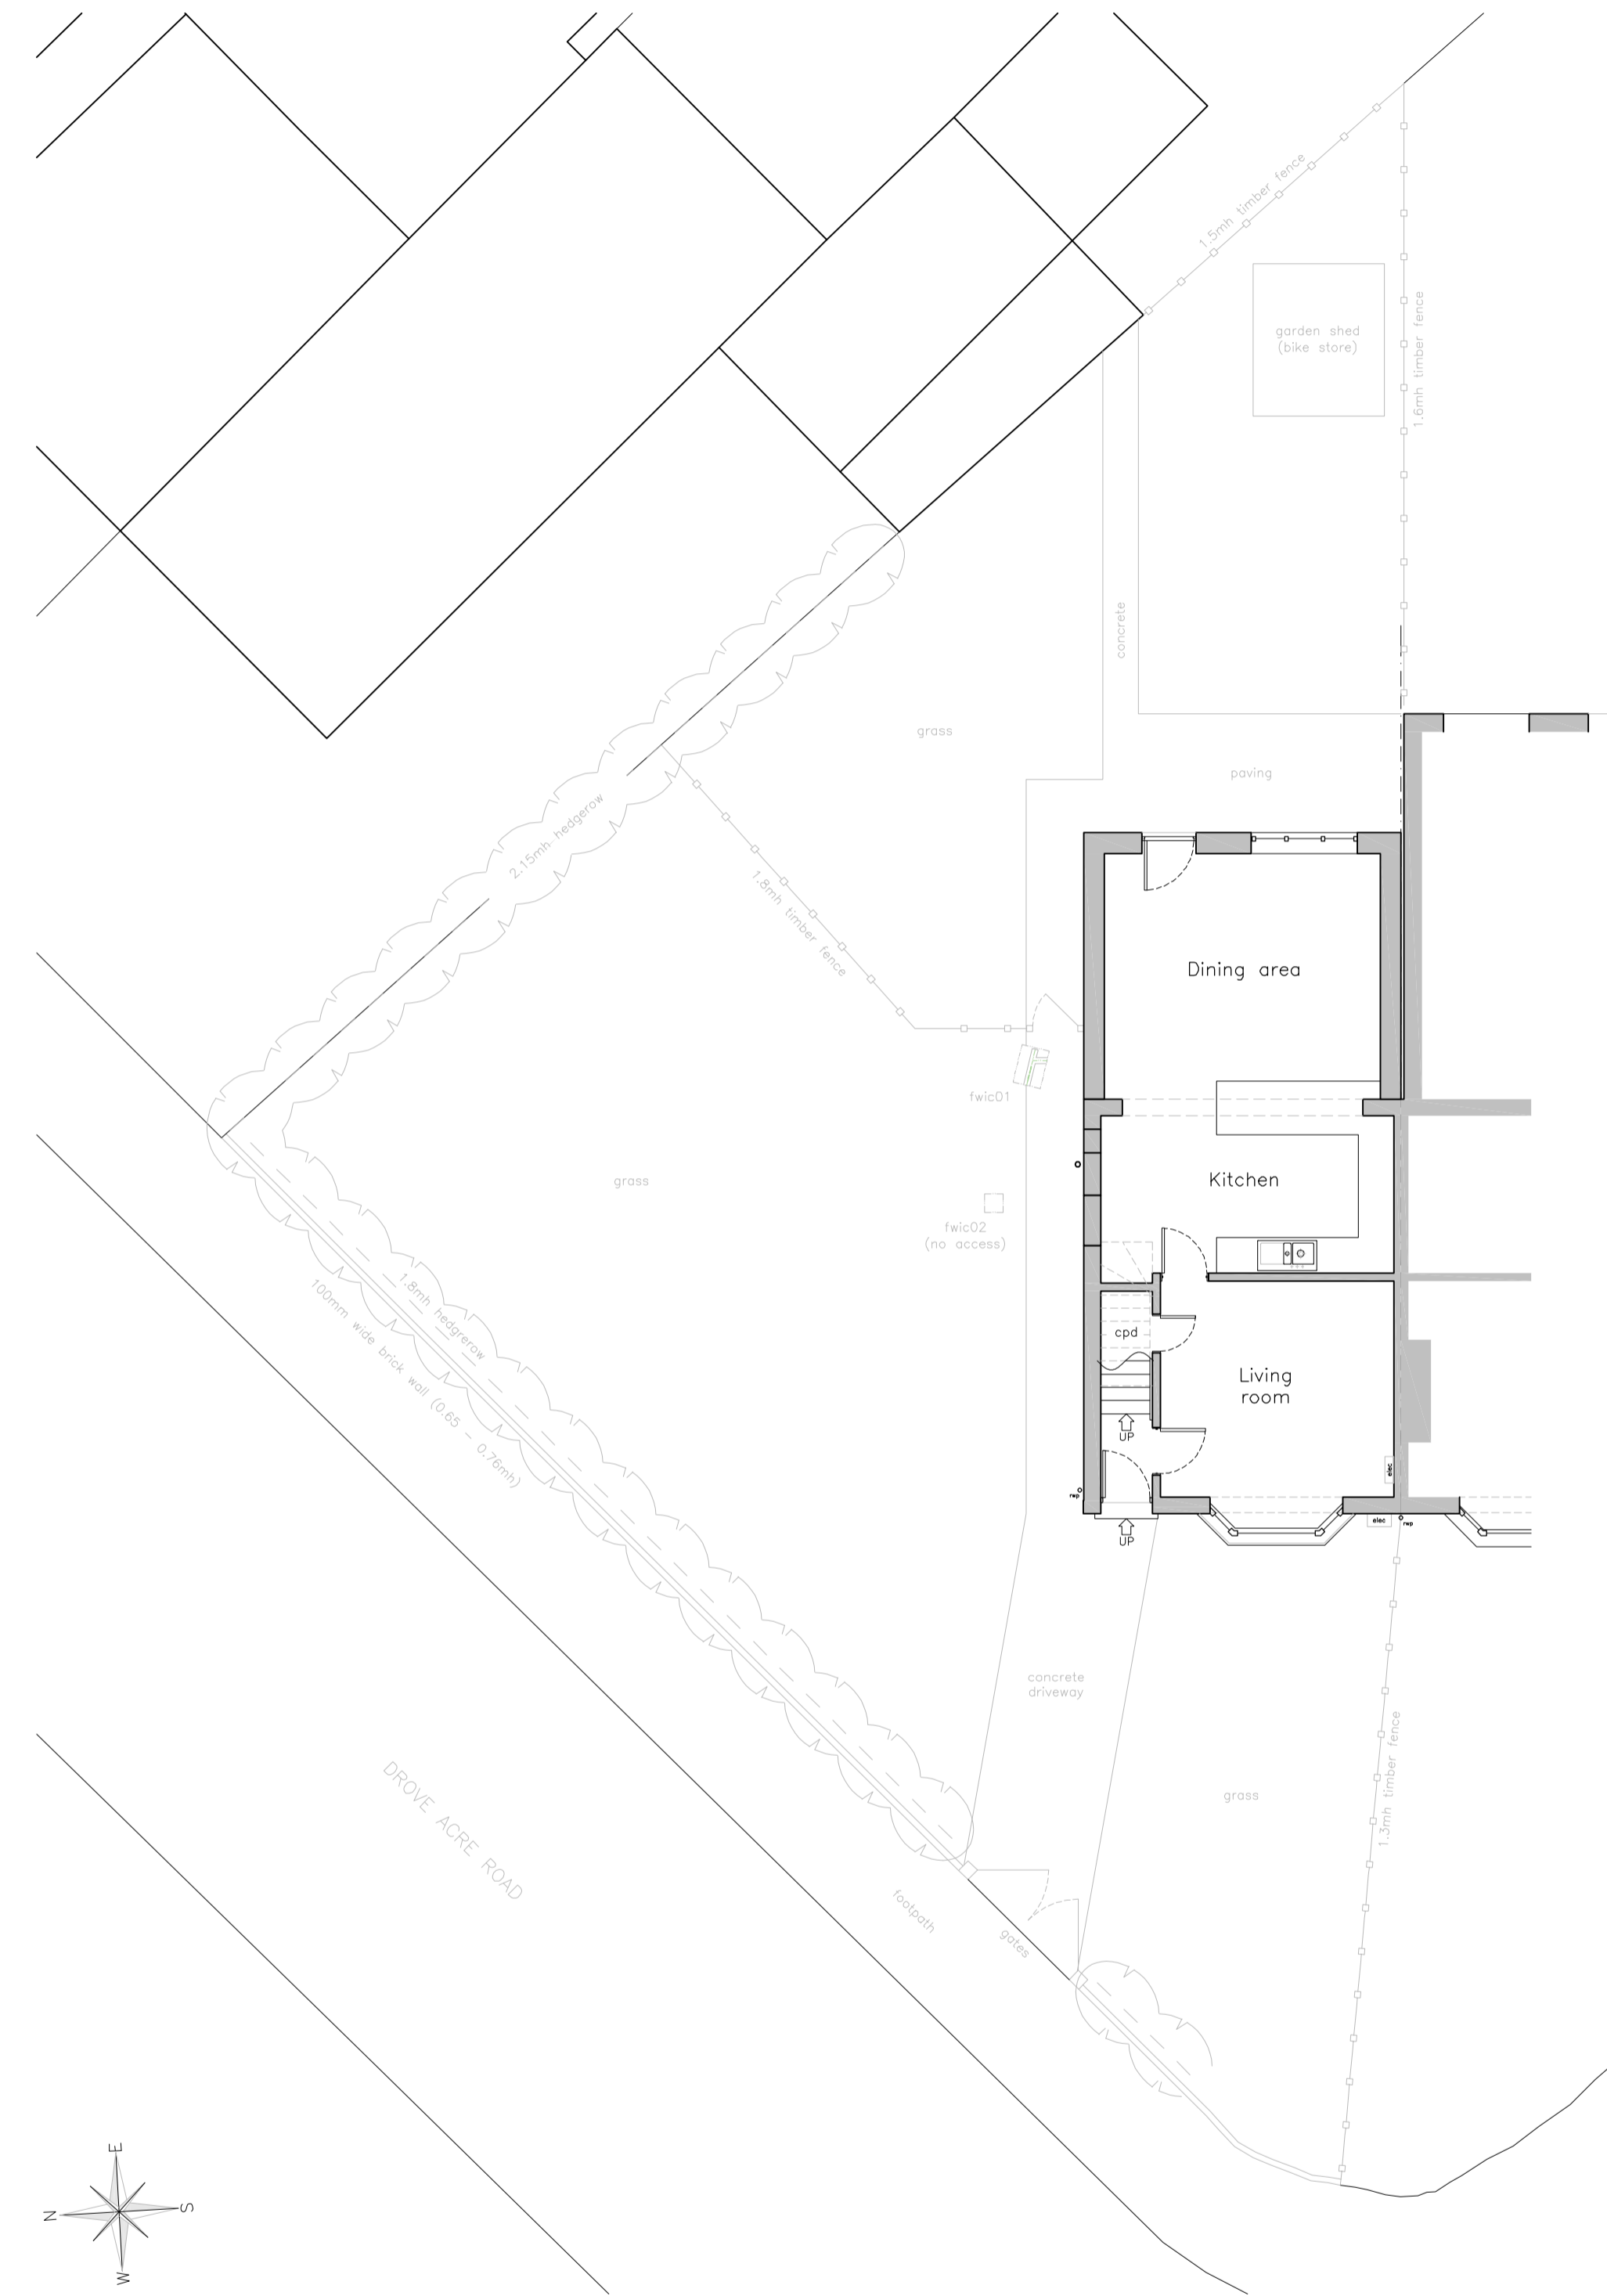

EXISTING SITE PLAN
 Scale 1:100

PROPOSED SITE PLAN
 Scale 1:100

site address
 11 Drove Acre Rd,
 Oxford,
 OX4 3DF

CLEAR IDEA
 DESIGN

e: joey@clearideadesign.com

drawing title
 EXISTING & PROPOSED SITE PLANS

drwg no 121_221p01
 scale 1:100
 date NOV 2023

STATUS

PRELIMINARY PROPOSED 01