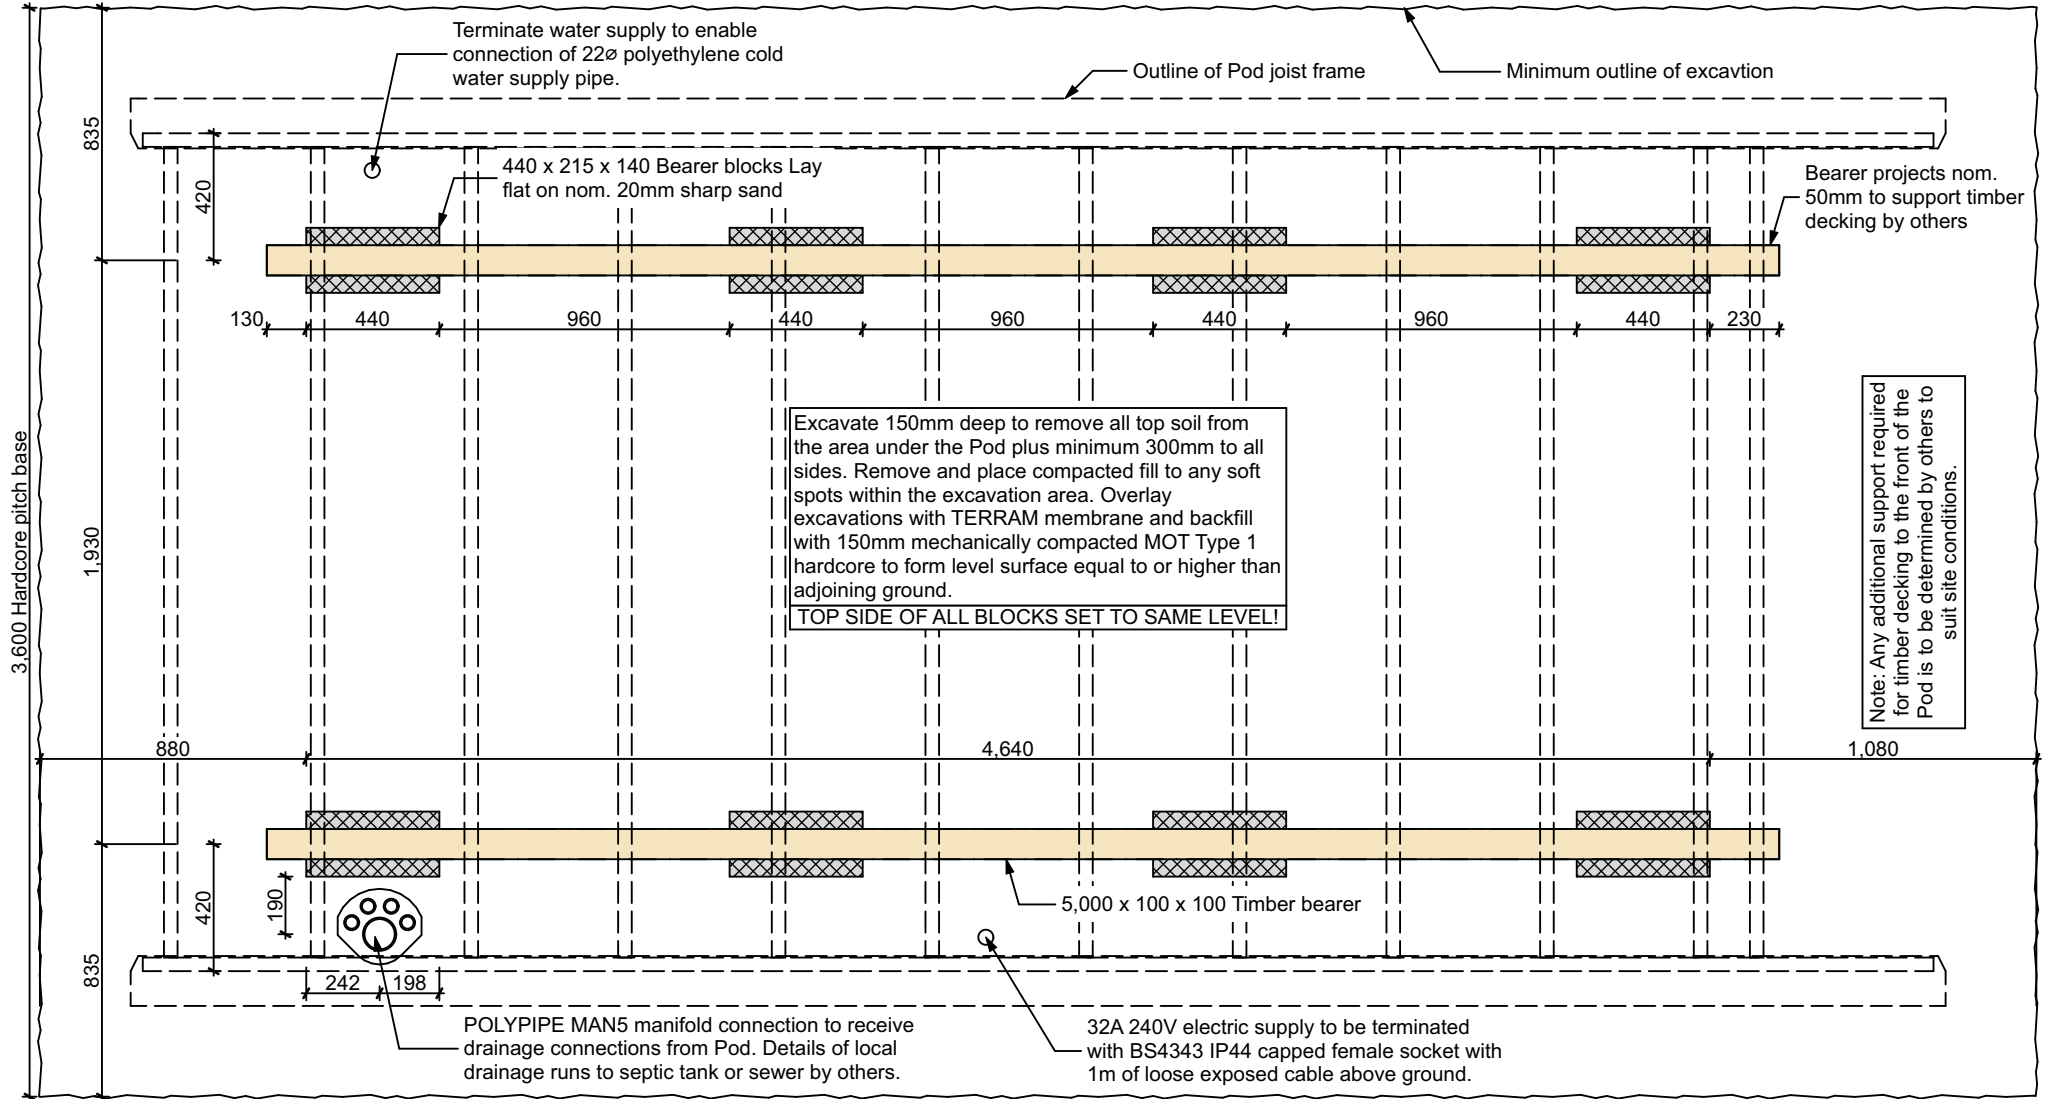

6,600 Hardcore pitch base

3,600 Hardcore pitch base

835

1,930

880

835

130

440

960

440

960

440

960

440

230

420

190

242

198

4,640

1,080

3

2

metres