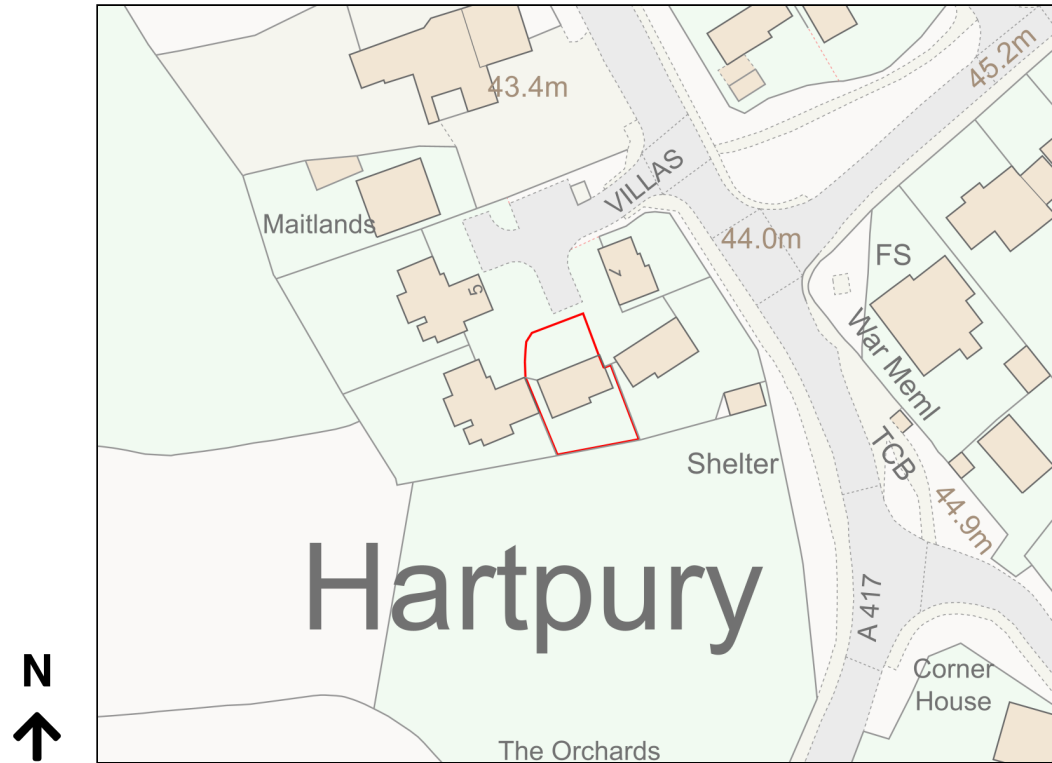

Location Plan

Site Address: 3, Laburnum Villas, Hartpury, GL19 3FB

Date Produced: 29-Nov-2023

Scale: 1:1250 @A4

Planning Portal Reference: PP-12355496v1