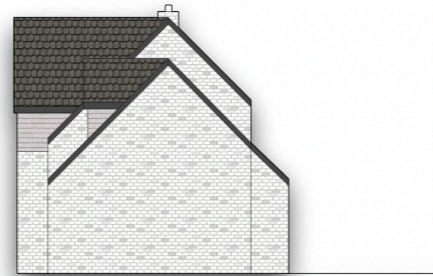

North Aspect
Scale - 1:100

East Aspect
Scale - 1:100

West Aspect
Scale - 1:100

Bird's Eye Aspect
Scale - 1:100

RB DESIGNS

Title: Elevations Existing
Site: 3 Laburnum Villas, Hartpury
Author: Richard Belcher
Date: 11/11/2023
Version: 1.0
Paper Size: A1
Scale: 1:100