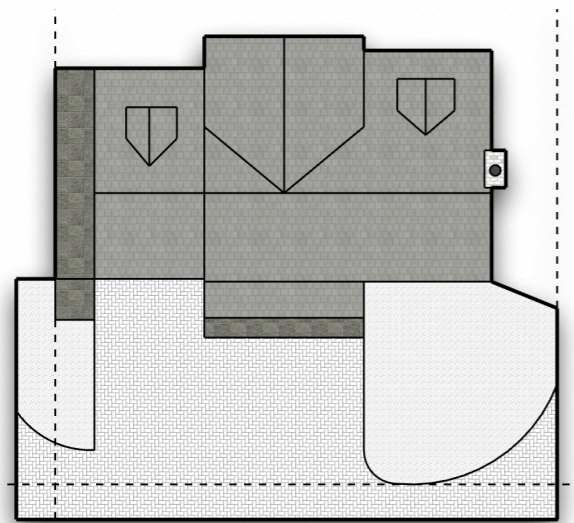

North Aspect
Scale - 1:100

East Aspect
Scale - 1:100

West Aspect
Scale - 1:100

Bird's Eye Aspect
Scale - 1:100

RB DESIGNS

Title: Elevations Existing
Site: 3 Laburnum Villas, Hartpury
Author: Richard Belcher
Date: 11/11/2023
Version: 1.0
Paper Size: A1
Scale: 1:100