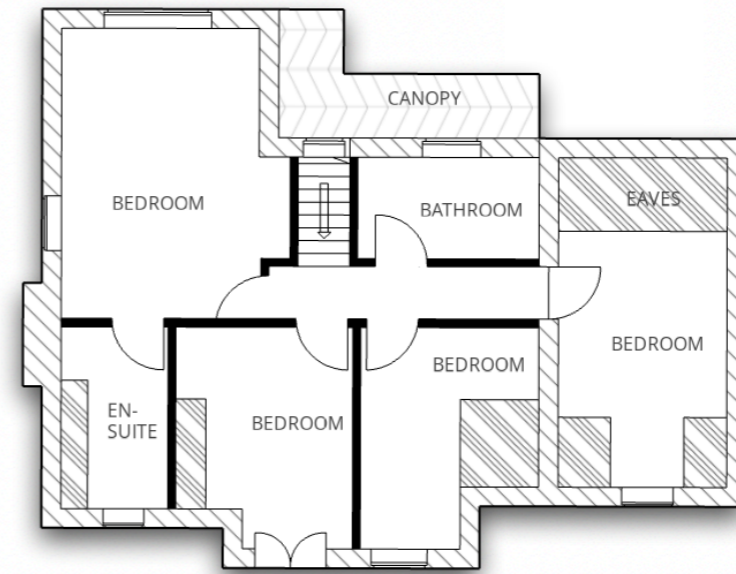

Ground Floor
Scale - 1:50

First Floor
Scale - 1:50

RB DESIGNS

Title: Floorplans Proposed
Site: 3 Laburnum Villas, Hartpury
Author: Richard Belcher
Date: 11/11/2023
Version: 1.0
Paper Size: A1
Scale: 1:50