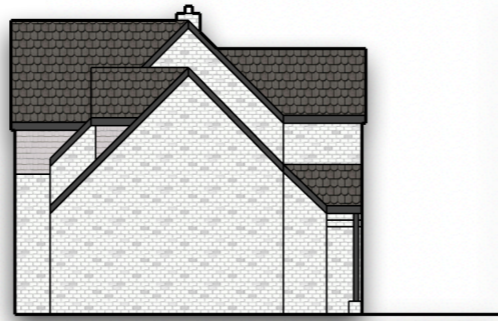

North Aspect
Scale - 1:100

East Aspect
Scale - 1:100

West Aspect
Scale - 1:100

Bird's Eye Aspect
Scale - 1:100

RB DESIGNS

Title: Elevations Proposed
Site: 3 Laburnum Villas, Hartpury
Author: Richard Belcher
Date: 11/11/2023
Version: 1.0
Paper Size: A1
Scale: 1:100