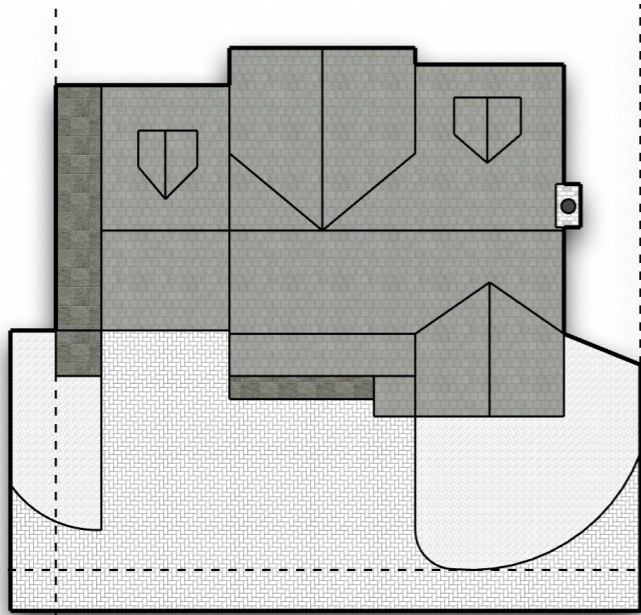

North Aspect
Scale - 1:100

East Aspect
Scale - 1:100

West Aspect
Scale - 1:100

Bird's Eye Aspect
Scale - 1:100

RB DESIGNS

Title: Elevations Proposed
Site: 3 Laburnum Villas, Hartpury
Author: Richard Belcher
Date: 11/11/2023
Version: 1.0
Paper Size: A1
Scale: 1:100