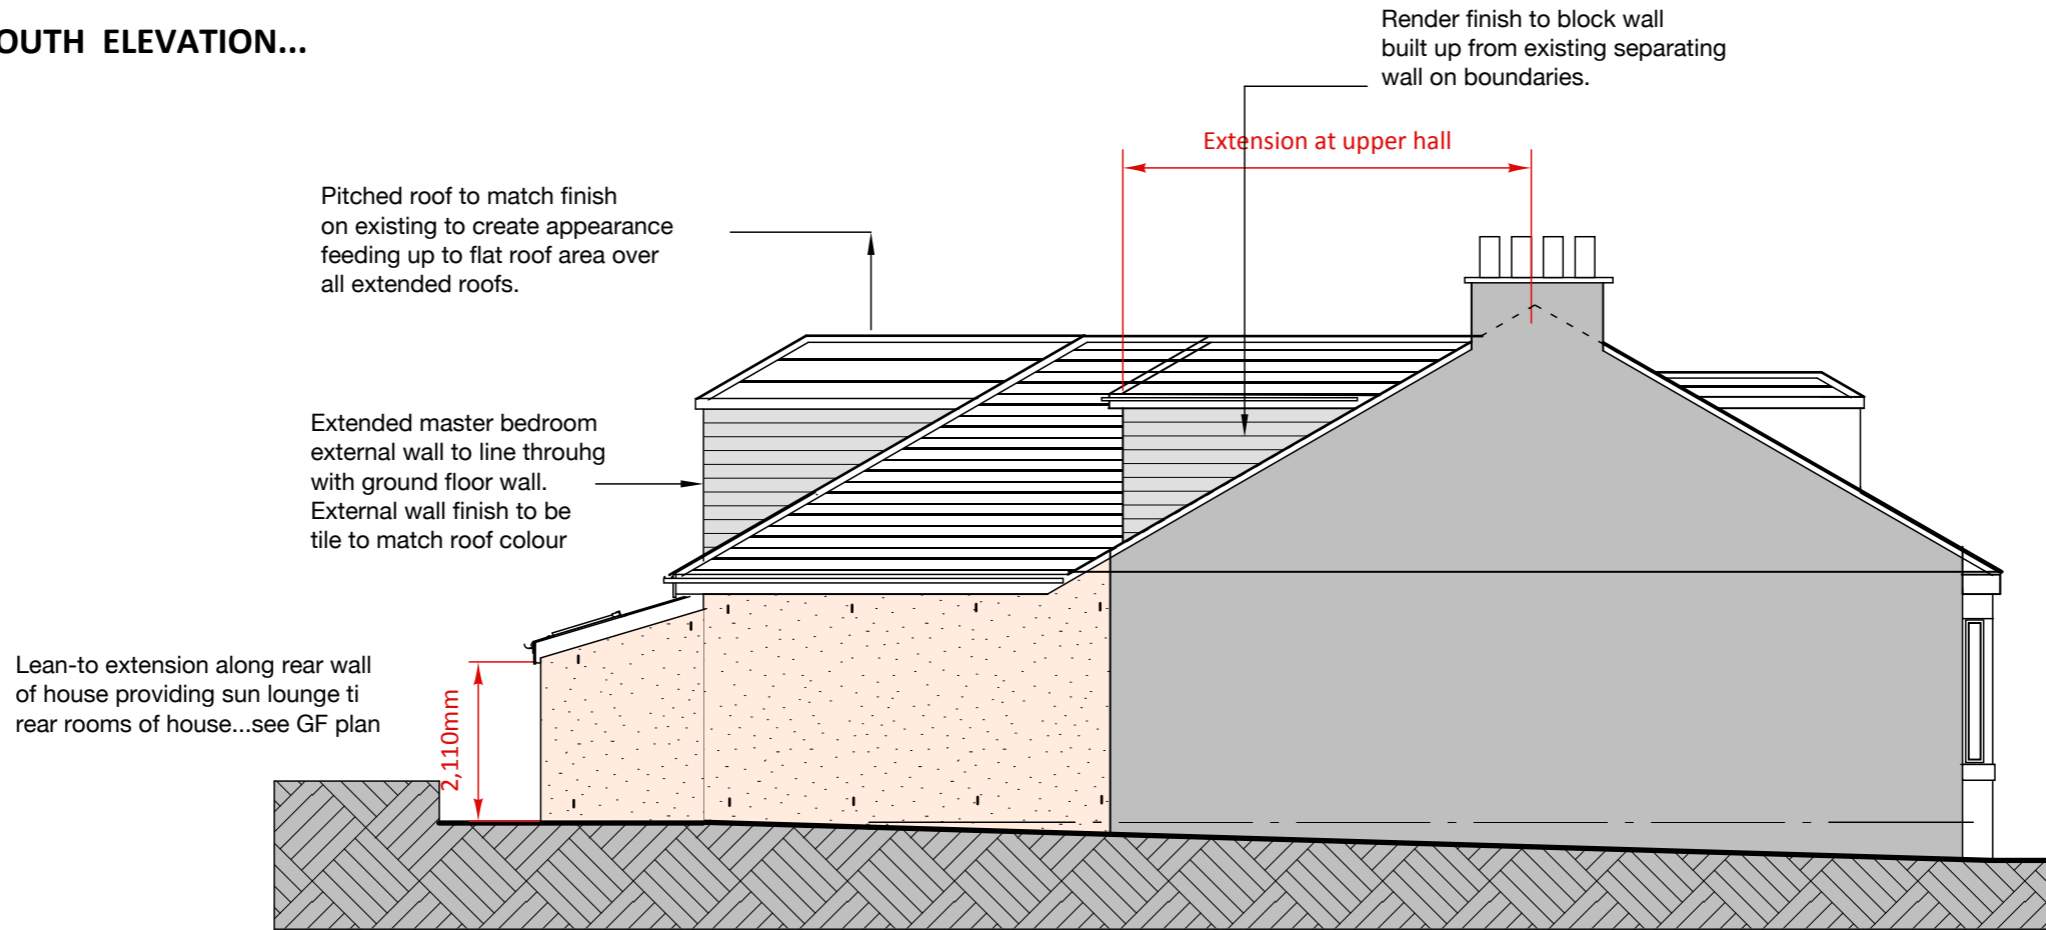

SOUTH ELEVATION...

NORTH ELEVATION...

| | | | |
|---------|------------------------------------|---------|------------------------------|
| Client | Mr & Mrs A Baig | Address | 435 Kilmarnock Road, Glasgow |
| Project | FF alterations to form bed & study | Dwg | A1441.23.10 |
| Title | North & South Elevations ... | Date | 16.06.23 |
| | | Scale | 1:100 |