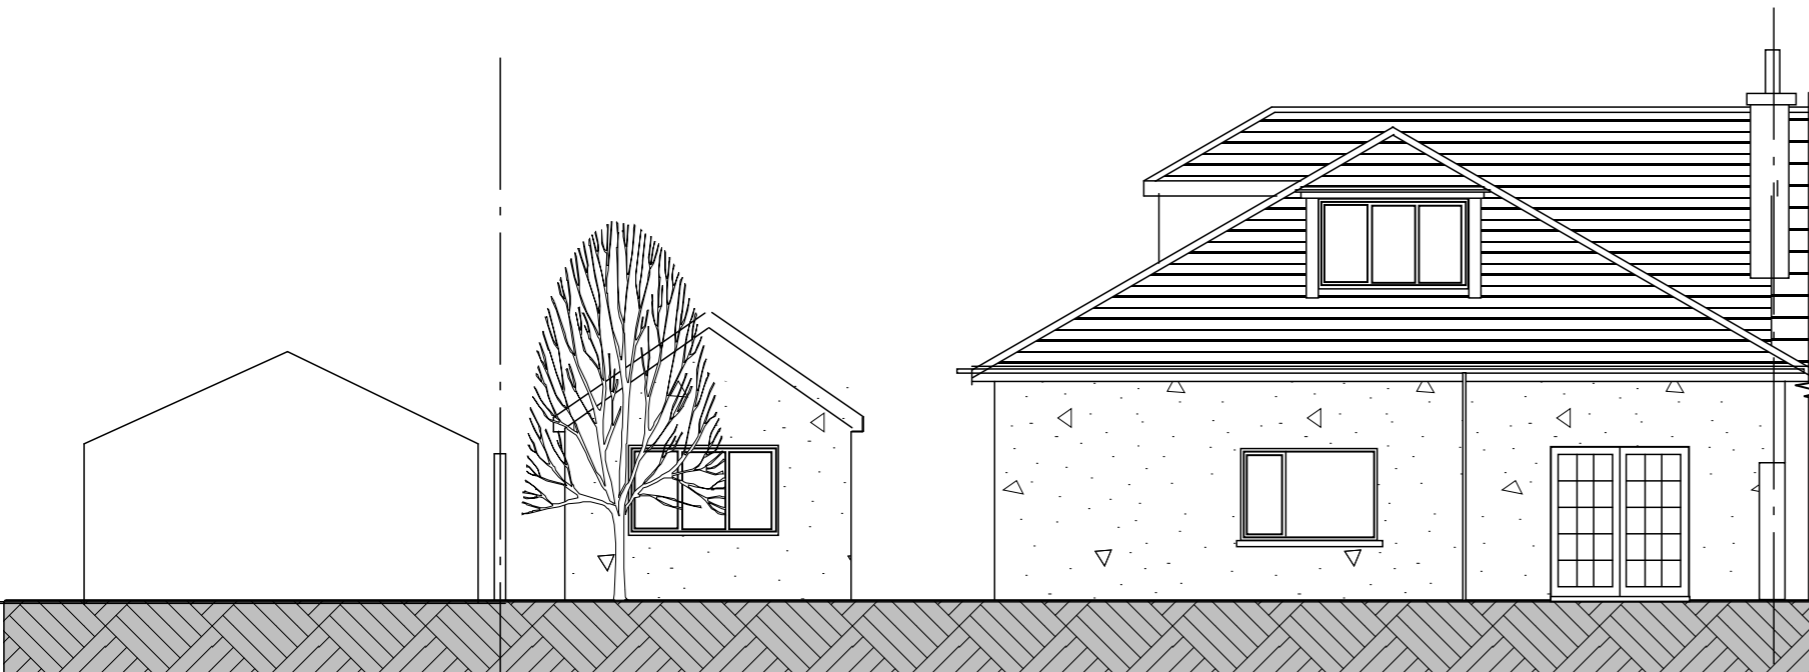

**FRONT ELEVATION...**

**SIDE ELEVATION...**

**REAR ELEVATION...**

Client	Mr & Mrs A Baig	Address	435 Kilmarnock Road, Glasgow
Project	FF alterations to form bed & study	Dwg	A1441.20.05
Title	Elevations ...	Date	27.10.23
		Scale	1:100

**KEA** KEITH EDWARDS ARCHITECT  
 2 CALEDON STREET, GLASGOW  
 G12 9DX tel : 0141 341 0694