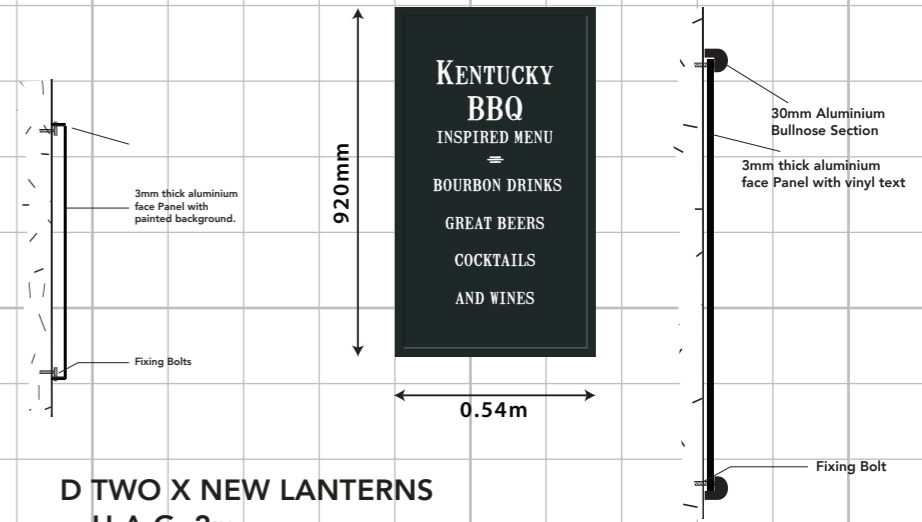

A ONE X NEW FASCIA WITH SIGNWRITTEN LOGO AND TROUGH LIGHT ATTACHED
 SIZE. 2.6m x 1900mm. H.A.G. 2.5m.

B ONE X NEW SINGLE SIDED TRAY IN TRAY SIGN WITH TIMBER PLANK EFFECT TRAY TO TOP AND BOTTOM. TWO X NEW POSTER CASES AND NEW TROUGH LIGHT
 SIZE. 1.6m x 1300mm. H.A.G. 1m.

D TWO X NEW LANTERNS
 H.A.G. 2m.

E THREE X NEW INTERNALLY ILLUMINATED POSTER CASES
 SIZE. 0.6m x 450mm. H.A.G. 0.6m.
 SIZE. 0.45m x 600mm. H.A.G. 1.2m.

F FOUR X NEW UPWARD FACING 10W FLOODLIGHT
 H.A.G. 0m.

SIGNAGE COLOURS:

PLEASE REFER TO PAINT MANUFACTURER SWATCHES PRIOR TO APPROVAL

EXISTING ELEVATIONS

PROPOSED ELEVATIONS

1M 2M 3M 4M 5M
1 SQUARE 1M X 1M
SCALED 1:100 @ A3

BUILDING COLOURS:

PLEASE REFER TO PAINT MANUFACTURER SWATCHES PRIOR TO APPROVAL