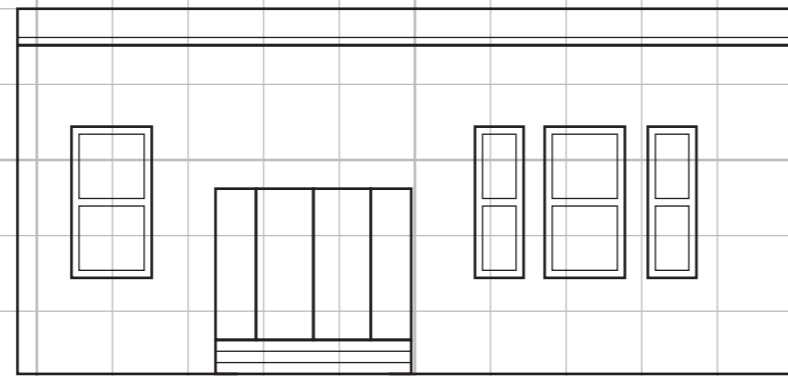

A ONE X NEW FASCIA WITH SIGNWRITTEN LOGO AND TROUGH LIGHT ATTACHED
 SIZE. 2.6m x 1900mm. H.A.G. 2.5m.

B ONE X NEW SINGLE SIDED TRAY IN TRAY SIGN WITH TIMBER PLANK EFFECT TRAY TO TOP AND BOTTOM. TWO X NEW POSTER CASES AND NEW TROUGH LIGHT
 SIZE. 1.6m x 1300mm. H.A.G. 1m.

D TWO X NEW LANTERNS
 H.A.G. 2m.

E THREE X NEW INTERNALLY ILLUMINATED POSTER CASES
 SIZE. 0.6m x 450mm. H.A.G. 0.6m.
 SIZE. 0.45m x 600mm. H.A.G. 1.2m.

F FOUR X NEW UPWARD FACING 10W FLOODLIGHT
 H.A.G. 0m.

SIGNAGE COLOURS:

PLEASE REFER TO PAINT MANUFACTURER SWATCHES PRIOR TO APPROVAL

EXISTING ELEVATIONS

PROPOSED ELEVATIONS

1M 2M 3M 4M 5M
1 SQUARE 1M X 1M
SCALED 1:100 @ A3

BUILDING COLOURS:

PLEASE REFER TO PAINT MANUFACTURER SWATCHES PRIOR TO APPROVAL