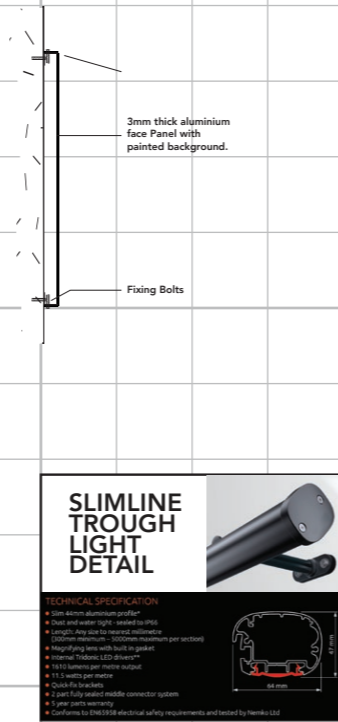

A ONE X NEW FASCIA WITH SIGNWRITTEN LOGO AND TROUGH LIGHT ATTACHED
 SIZE. 2.6m x 1900mm. H.A.G. 2.5m.

B ONE X NEW SINGLE SIDED TRAY IN TRAY SIGN WITH TIMBER PLANK EFFECT TRAY TO TOP AND BOTTOM. TWO X NEW POSTER CASES AND NEW TROUGH LIGHT
 SIZE. 1.6m x 1300mm. H.A.G. 1m.

D TWO X NEW LANTERNS
 H.A.G. 2m.

E THREE X NEW INTERNALLY ILLUMINATED POSTER CASES
 SIZE. 0.6m x 450mm. H.A.G. 0.6m.
 SIZE. 0.45m x 600mm. H.A.G. 1.2m.

F FOUR X NEW UPWARD FACING 10W FLOODLIGHT
 H.A.G. 0m.

SIGNAGE COLOURS:

PLEASE REFER TO PAINT MANUFACTURER SWATCHES PRIOR TO APPROVAL

EXISTING ELEVATIONS

PROPOSED ELEVATIONS

1M 2M 3M 4M 5M
1 SQUARE 1M X 1M
SCALED 1:100 @ A3

BUILDING COLOURS:

PLEASE REFER TO PAINT MANUFACTURER SWATCHES PRIOR TO APPROVAL