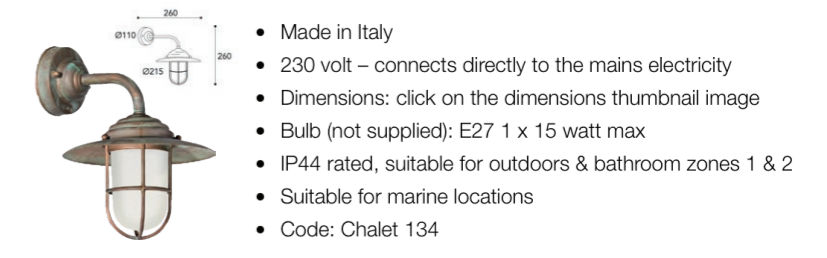

A ONE X NEW FASCIA WITH SIGNWRITTEN LOGO AND TROUGH LIGHT ATTACHED
 SIZE. 2.6m x 1900mm. H.A.G. 2.5m.

B ONE X NEW SINGLE SIDED TRAY IN TRAY SIGN WITH TIMBER PLANK EFFECT TRAY TO TOP AND BOTTOM. TWO X NEW POSTER CASES AND NEW TROUGH LIGHT
 SIZE. 1.6m x 1300mm. H.A.G. 1m.

D TWO X NEW LANTERNS
 H.A.G. 2m.

E THREE X NEW INTERNALLY ILLUMINATED POSTER CASES
 SIZE. 0.6m x 450mm. H.A.G. 0.6m.
 SIZE. 0.45m x 600mm. H.A.G. 1.2m.

F FOUR X NEW UPWARD FACING 10W FLOODLIGHT
 H.A.G. 0m.