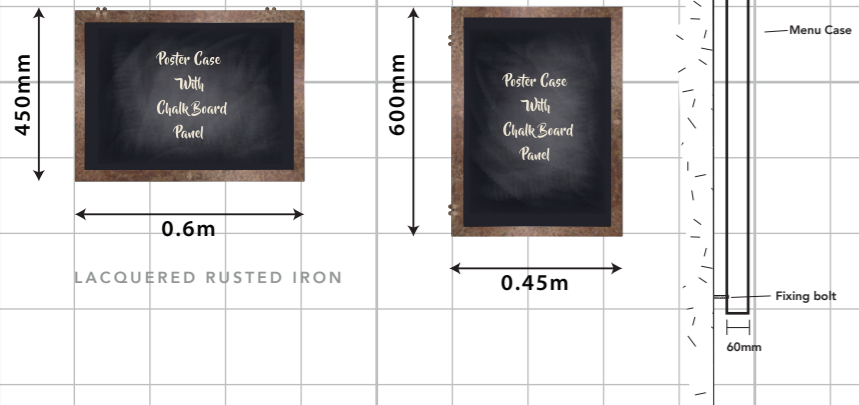

A ONE X NEW FASCIA WITH SIGNWRITTEN LOGO AND TROUGH LIGHT ATTACHED
 SIZE. 2.6m x 1900mm. H.A.G. 2.5m.

B ONE X NEW SINGLE SIDED TRAY IN TRAY SIGN WITH TIMBER PLANK EFFECT TRAY TO TOP AND BOTTOM. TWO X NEW POSTER CASES AND NEW TROUGH LIGHT
 SIZE. 1.6m x 1300mm. H.A.G. 1m.

D TWO X NEW LANTERNS
 H.A.G. 2m.

E THREE X NEW INTERNALLY ILLUMINATED POSTER CASES
 SIZE. 0.6m x 450mm. H.A.G. 0.6m.
 SIZE. 0.45m x 600mm. H.A.G. 1.2m.

F FOUR X NEW UPWARD FACING 10W FLOODLIGHT
 H.A.G. 0m.

SIGNAGE COLOURS:

PLEASE REFER TO PAINT MANUFACTURER SWATCHES PRIOR TO APPROVAL

EXISTING ELEVATIONS

PROPOSED ELEVATIONS

1M 2M 3M 4M 5M
1 SQUARE 1M X 1M
SCALED 1:100 @ A3

BUILDING COLOURS:

PLEASE REFER TO PAINT MANUFACTURER SWATCHES PRIOR TO APPROVAL