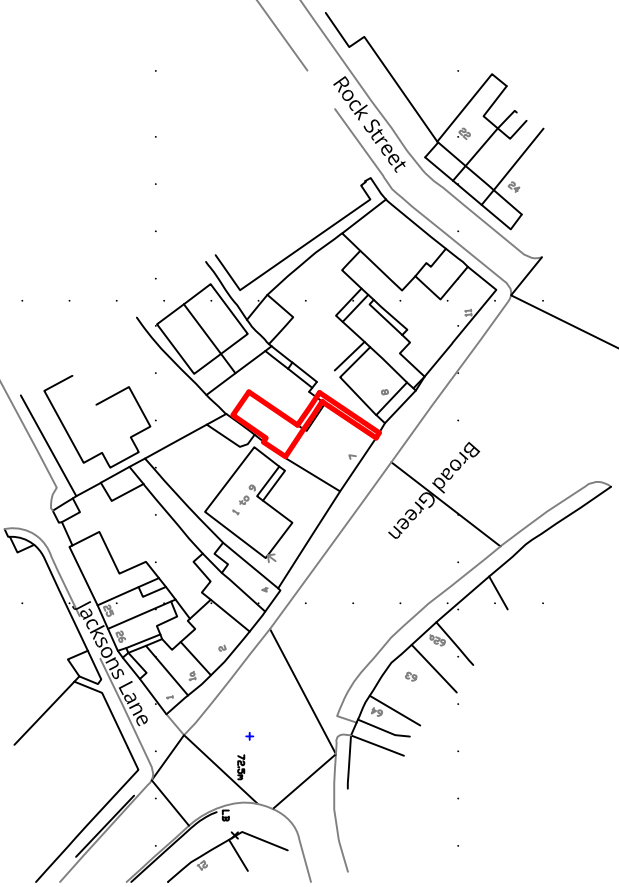

Broad Green, Wellingborough

Site & Site Location Plan

☐ Application Site

REVISIONS	DATE
A Red line amended	12/23

Kingbrook House
7th Floor
100 Broad Green
MK42 9SA
T 01234 272829
F 01234 271412
info@phillipsplanning.co.uk
Phillips Planning Services Ltd.
Town Planning and Development Consultants

PROJECT
Broad Green,
Wellingborough

TITLE
Site & Site Location Plan

CLIENT	SCALE (@ A4)	DRAWN BY	DATE
Supported Living Properties Ltd	1 : 1250	LK	11/23
	1 : 200		
PROJECT NUMBER	DRAWING NUMBER	REV	
236261	23-01	A	

GENERAL DISCLAIMER

COPYRIGHT NOTICES