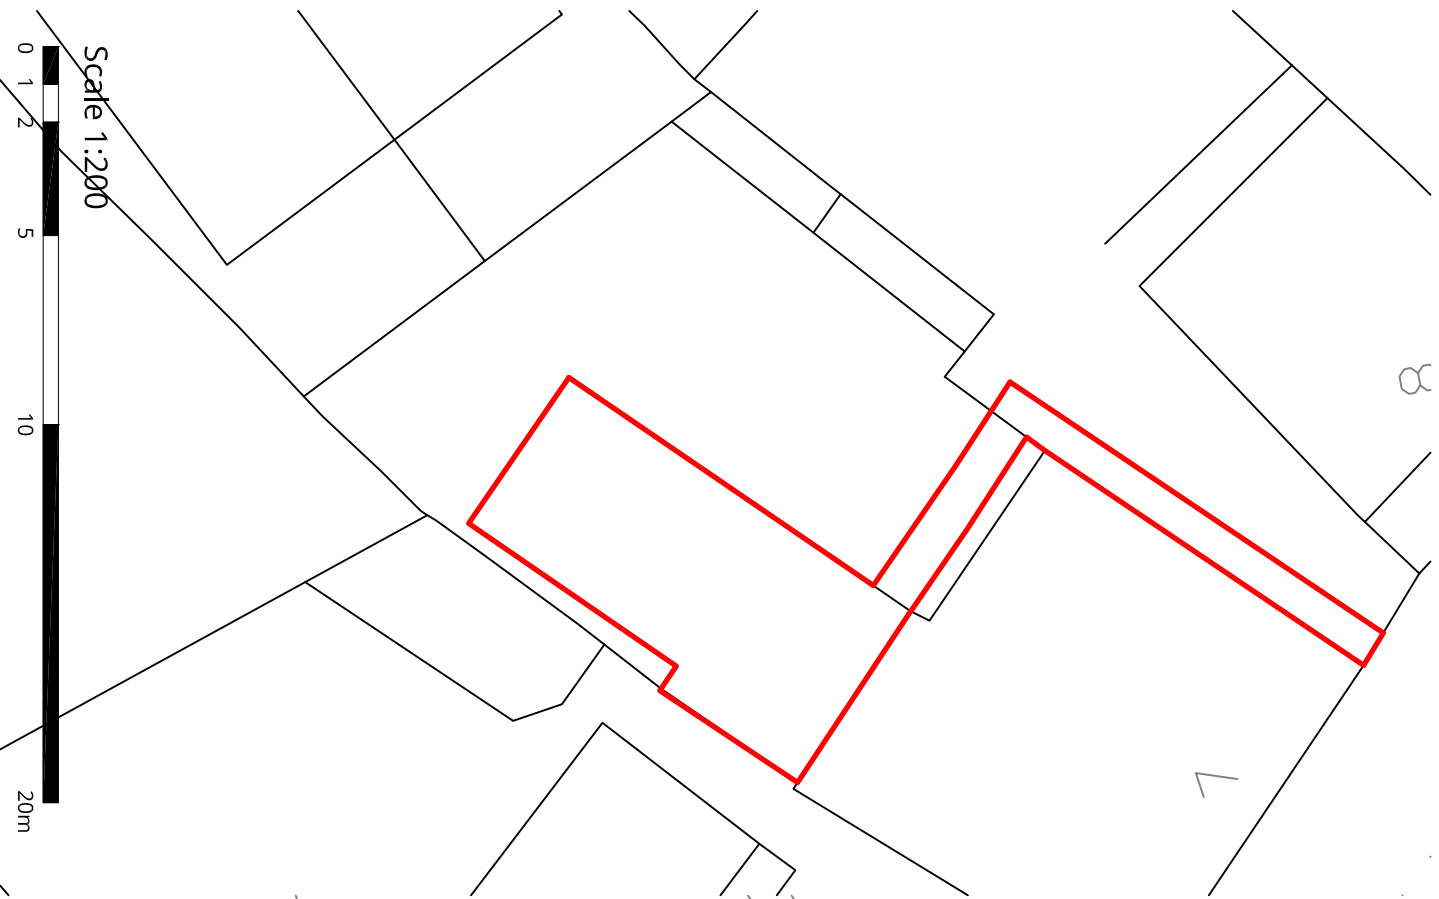

Broad Green, Wellingborough

Site & Site Location Plan

☐ Application Site

REVISIONS	DATE
A Red line amended	12/23

Kingbrook House
7th Floor
100 Broad Green
MK42 9SA
T 01234 272829
F 01234 271412
info@phillipsplanning.co.uk
Phillips Planning Services Ltd.
Town Planning and Development Consultants

PROJECT
Broad Green,
Wellingborough

TITLE
Site & Site Location Plan

CLIENT	SCALE (@ A4)	DRAWN BY	DATE
Supported Living Properties Ltd	1 : 1250	LK	11/23
	1 : 200		
PROJECT NUMBER	DRAWING NUMBER	REV	
236261	23-01	A	

GENERAL DISCLAIMER

COPYRIGHT NOTICES

Scale 1:200

Ordnance Survey © Crown Copyright 2023. All rights reserved. Licence number 100022432