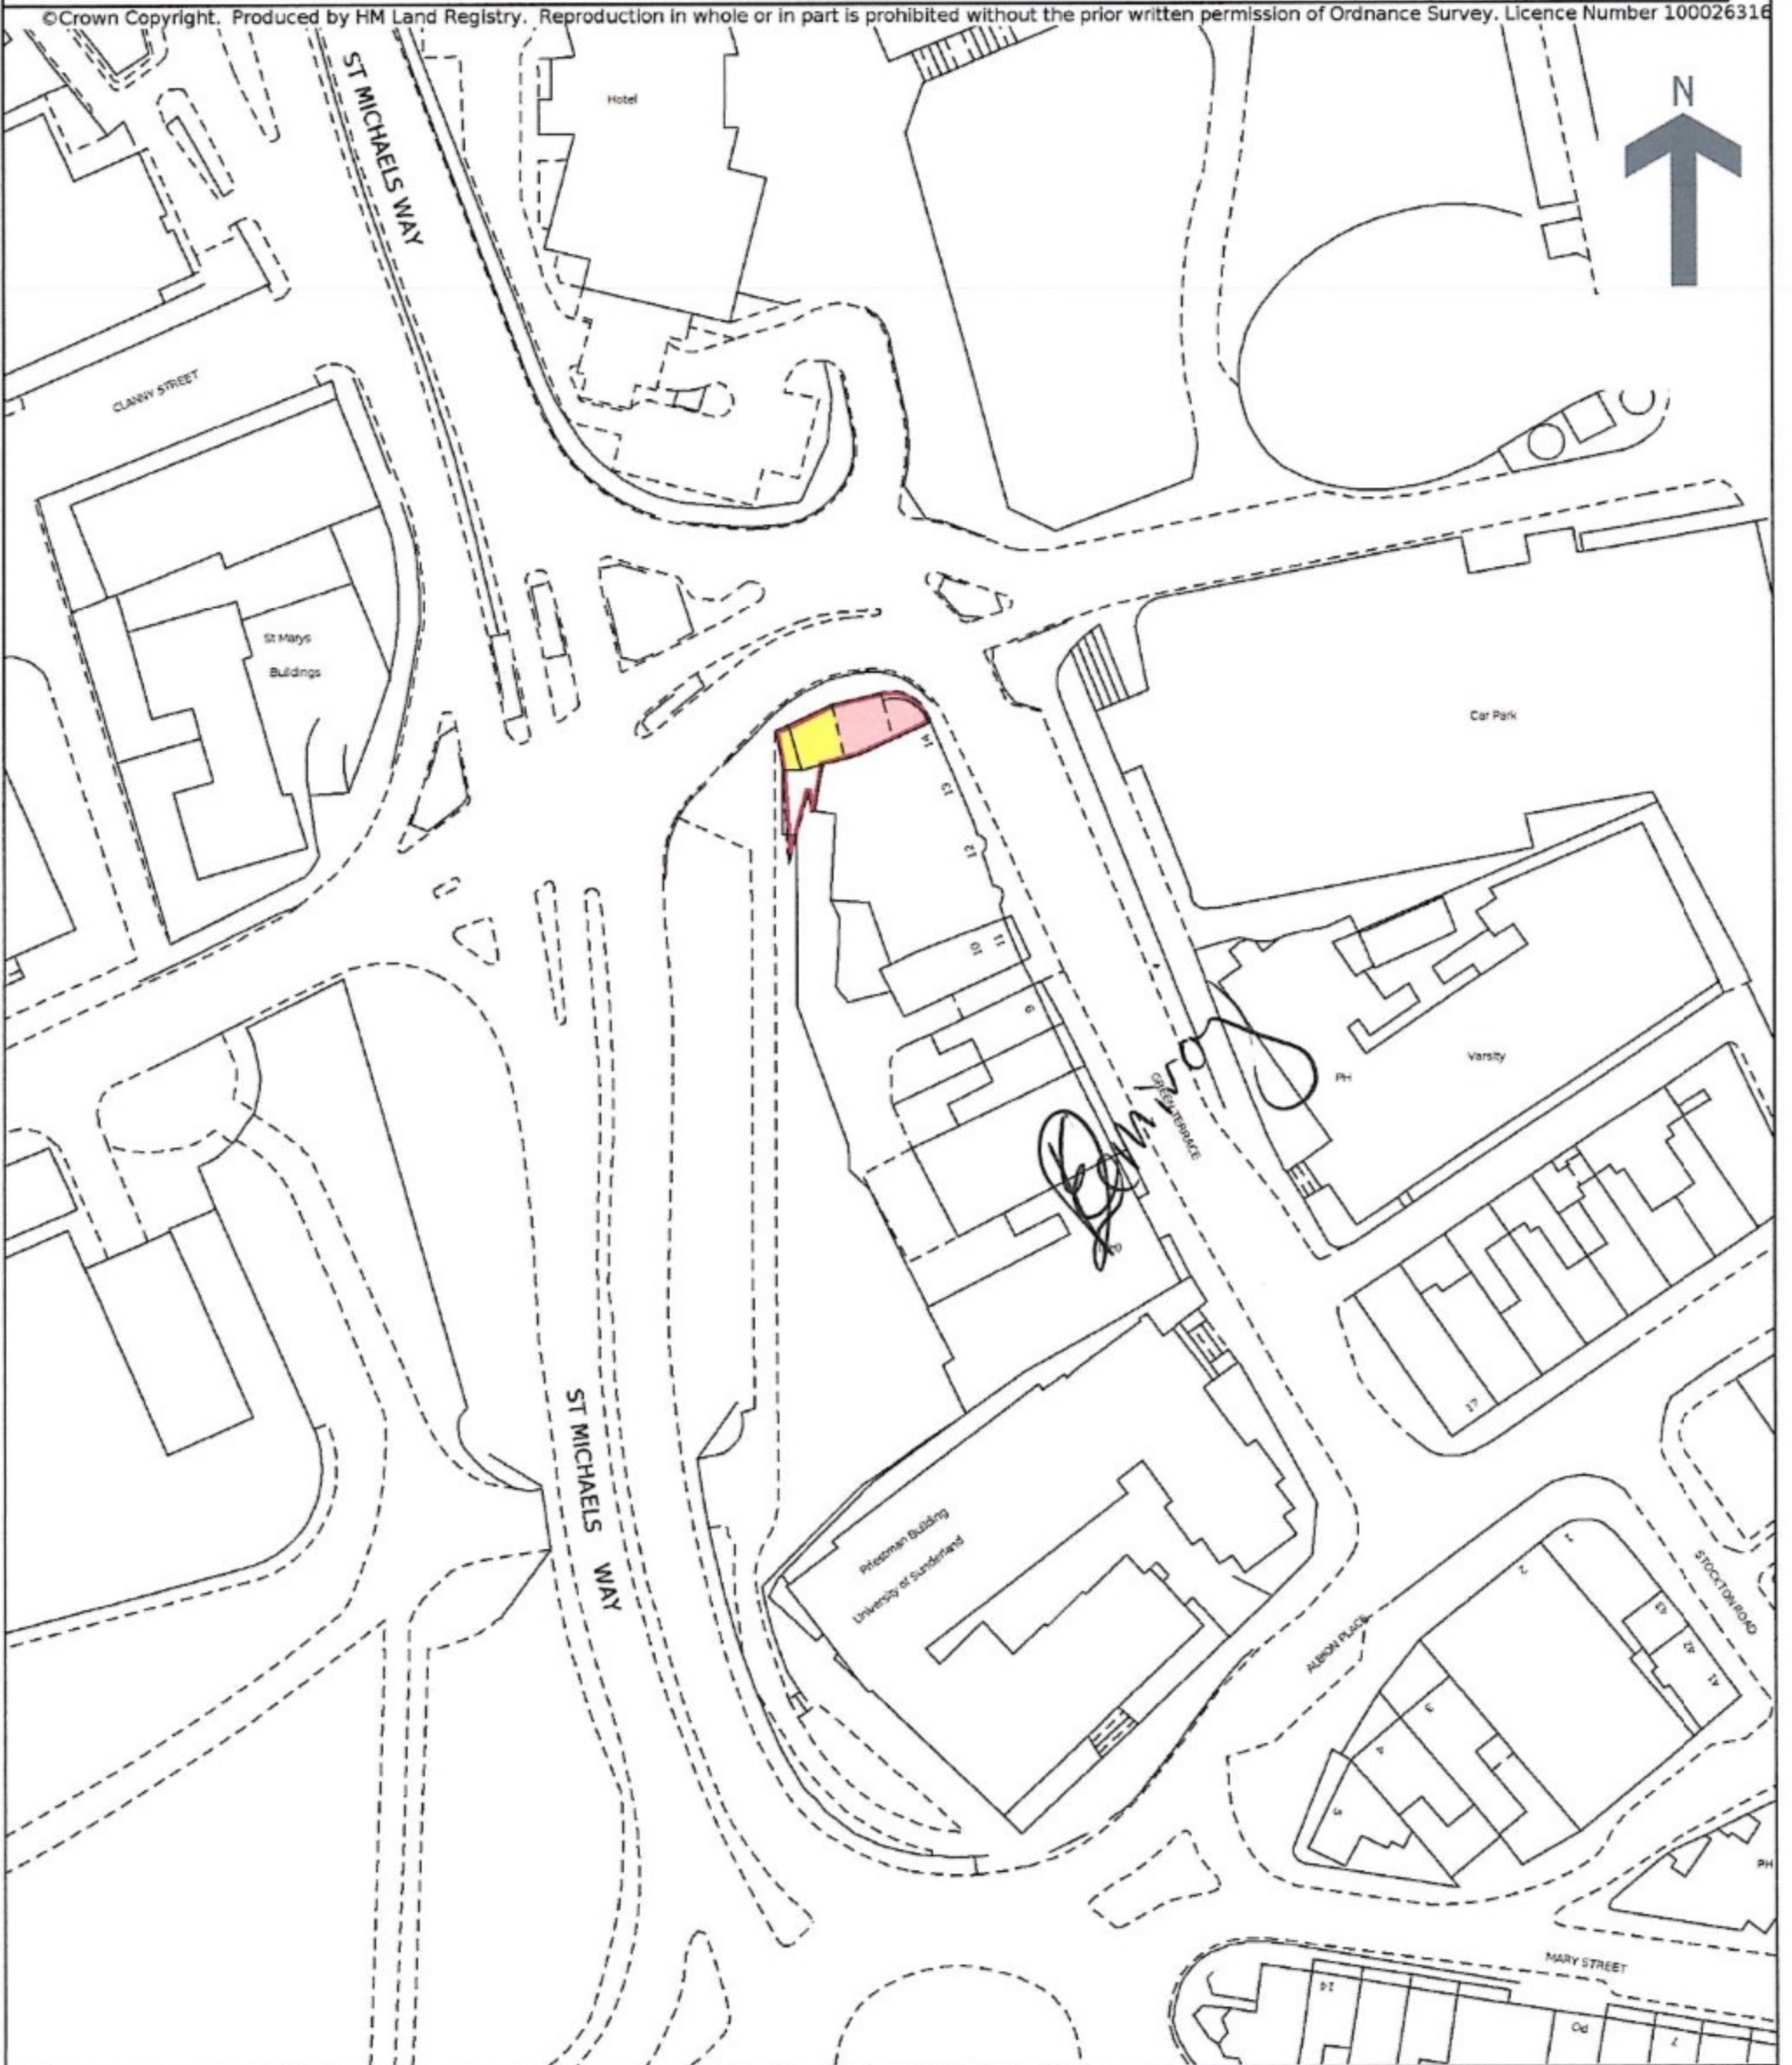

HM Land Registry
Official copy of
title plan

Title number **TY344267**
Ordnance Survey map reference **NZ3956NW**
Scale **1:1250**
Administrative area **Tyne and Wear :**
Sunderland

©Crown Copyright. Produced by HM Land Registry. Reproduction in whole or in part is prohibited without the prior written permission of Ordnance Survey. Licence Number 100026316