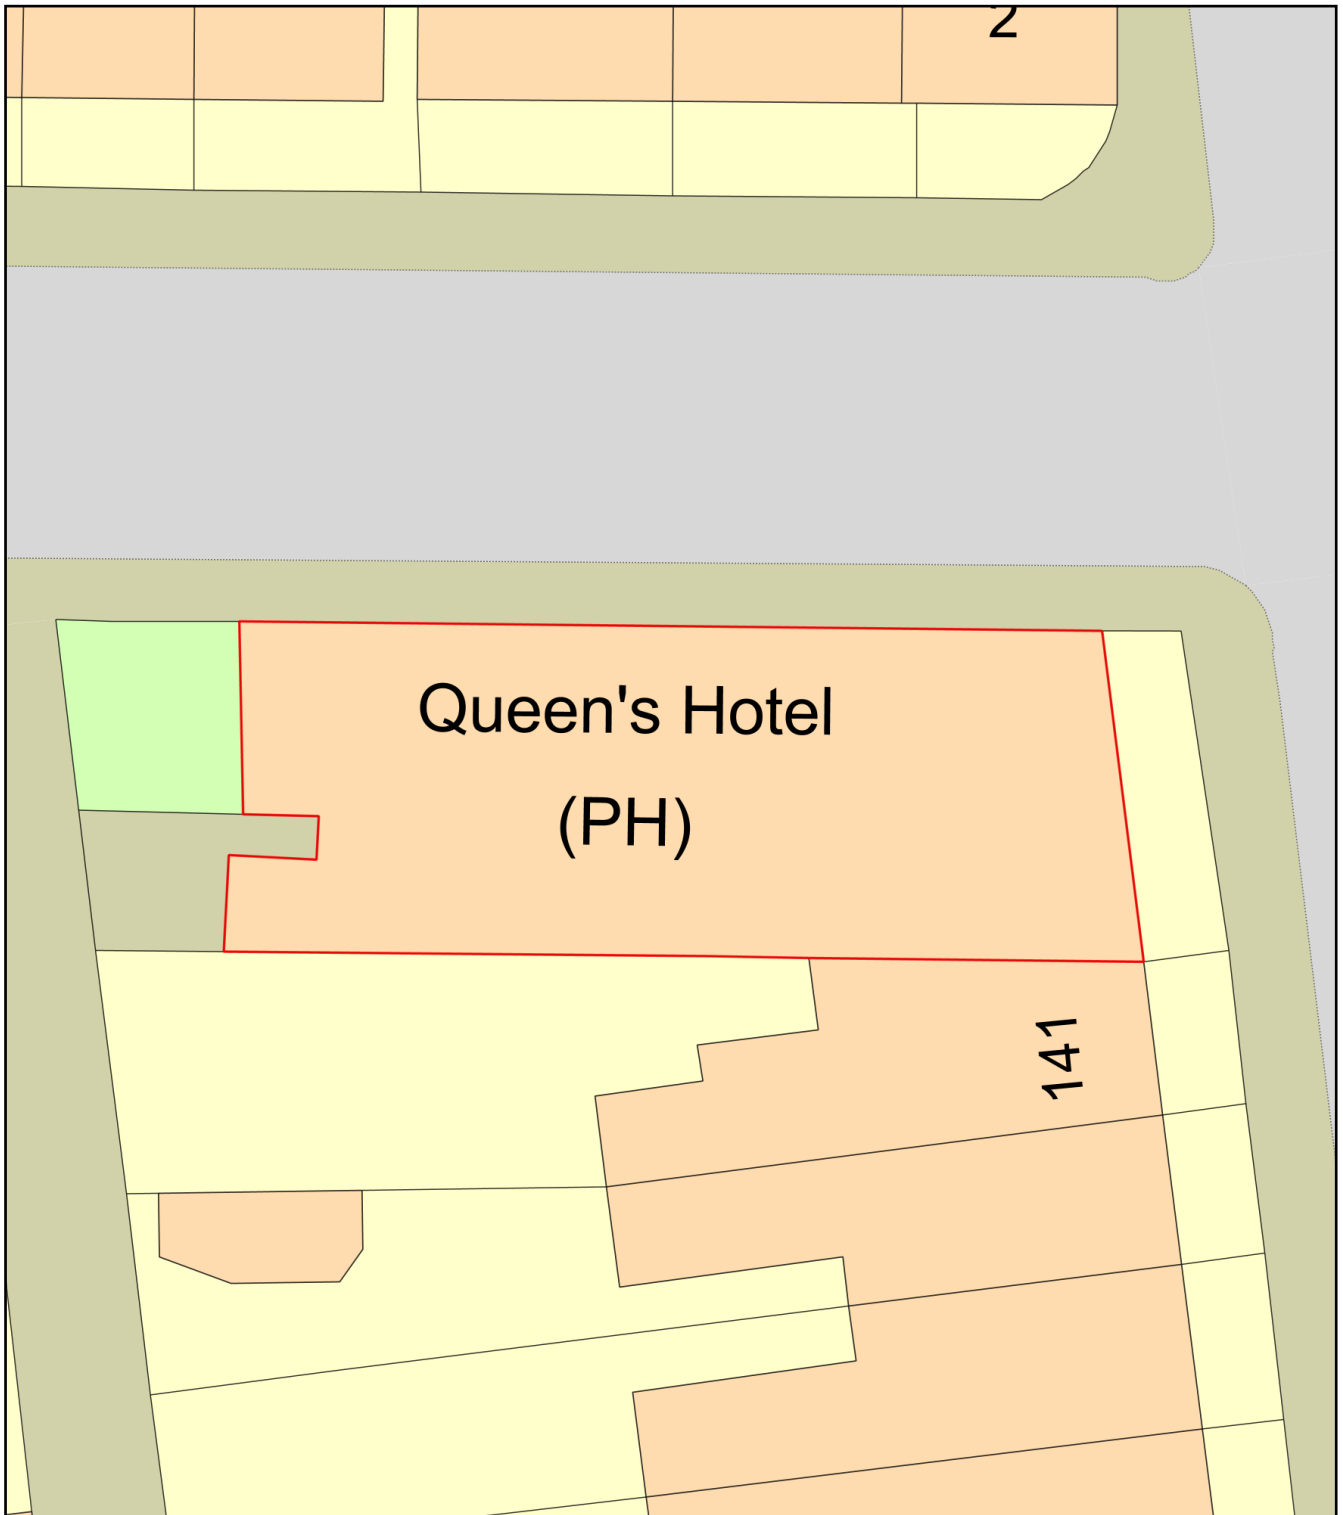

# The Queens Hotel

Plan Produced for: The Queens Hotel

Date Produced: 30 Nov 2023

Plan Reference Number: TQRQM23334114100406

Scale: 1:200 @ A4