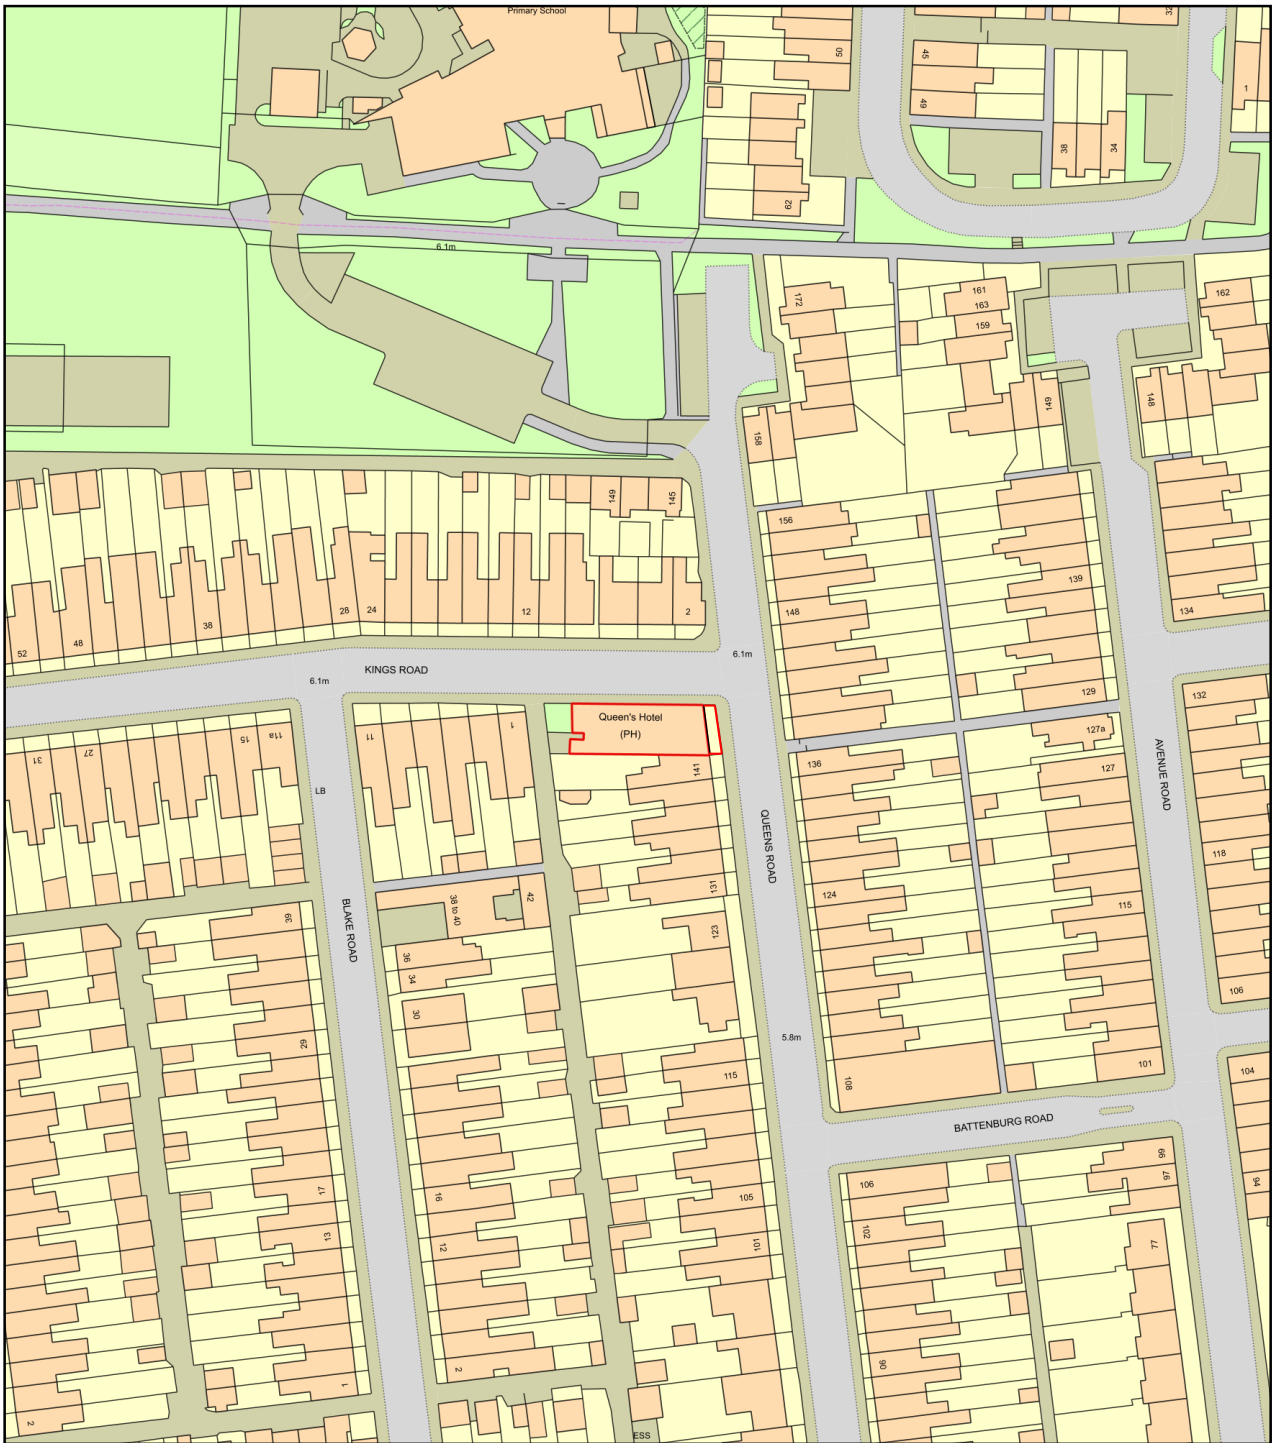

The Queens Hotel - Location Plan

Plan Produced for: The Queens Hotel
Date Produced: 30 Nov 2023
Plan Reference Number: TQRQM23334114156666
Scale: 1:1250 @ A4