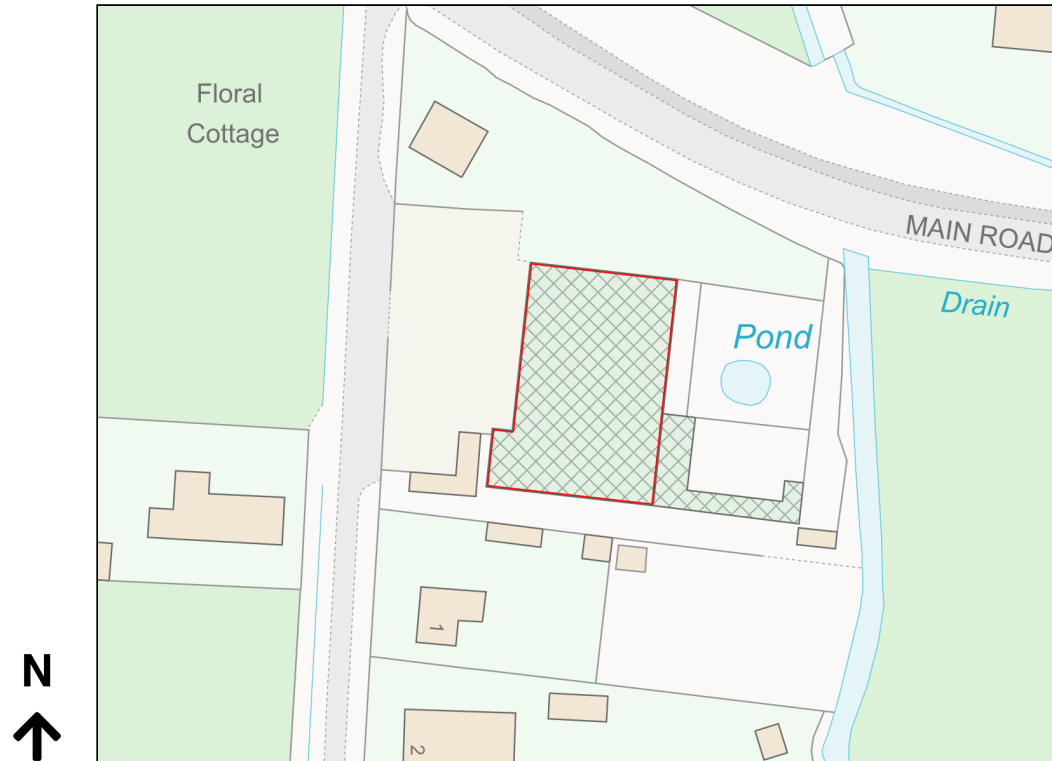

# Location Plan

Site Address: Smiths Nurseries, Villa Lane, Thorngumbald, HU12 8BA

Date Produced: 17-Dec-2023

Scale: 1:1250 @A4

Planning Portal Reference: PP-12682719v1