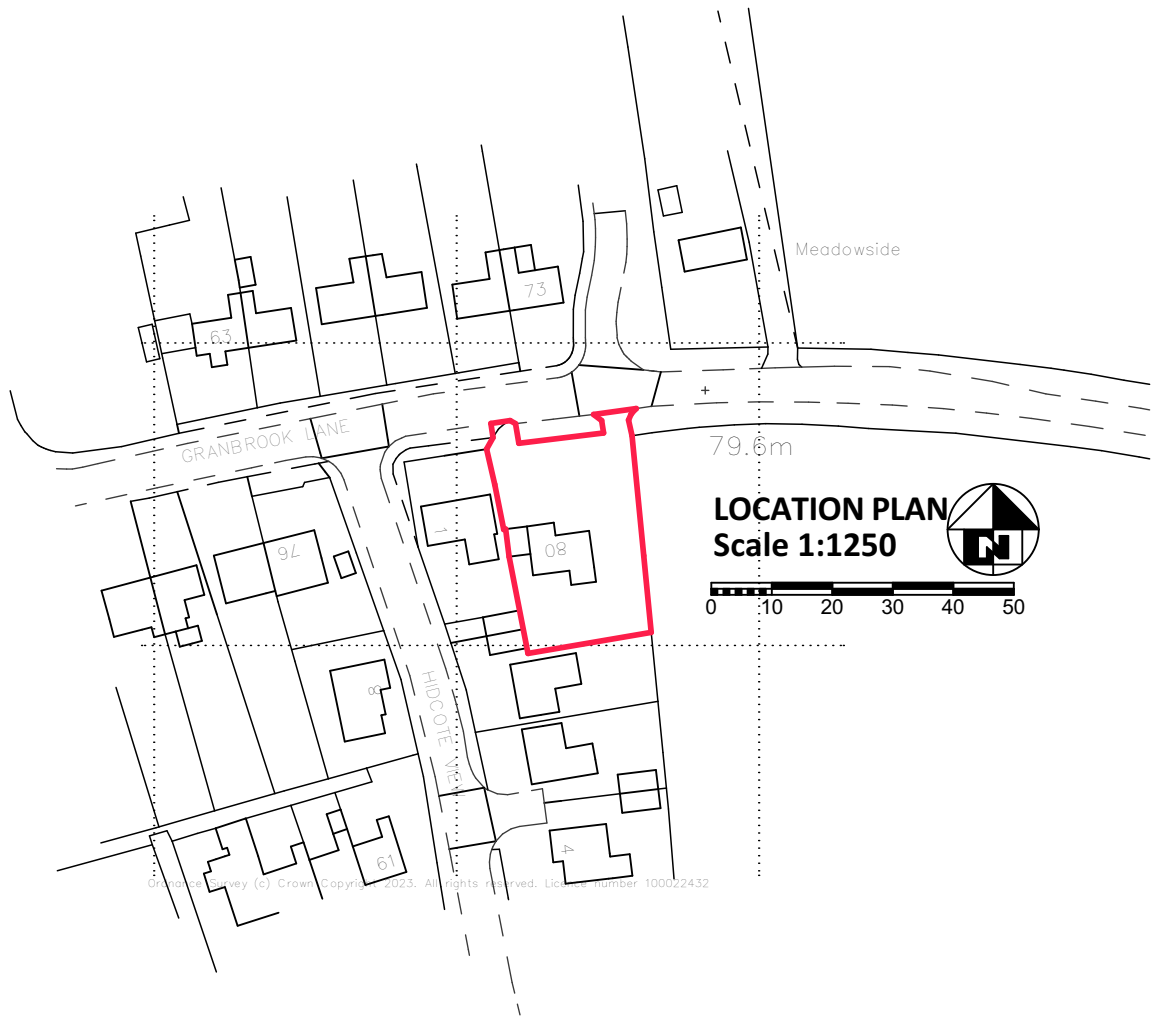

SAM RUSSELL
 MCIAT AssocRICS
Architectural Design & Planning

2 st David's Walk, Newbold-on-Stour
 Stratford-upon-Avon, Warwickshire, CV37 8UT
www.srplanning.co.uk
 sam@srplanning.co.uk 01789 450820 / 07399 487123
 Part of Sam Russell Group Ltd. Registered in England & Wales No 12711952

Drawing Title	Drawing Scale 1:1250 @ A4
Location Plan	
	Drawing Number 2009 - P4
	Revision G